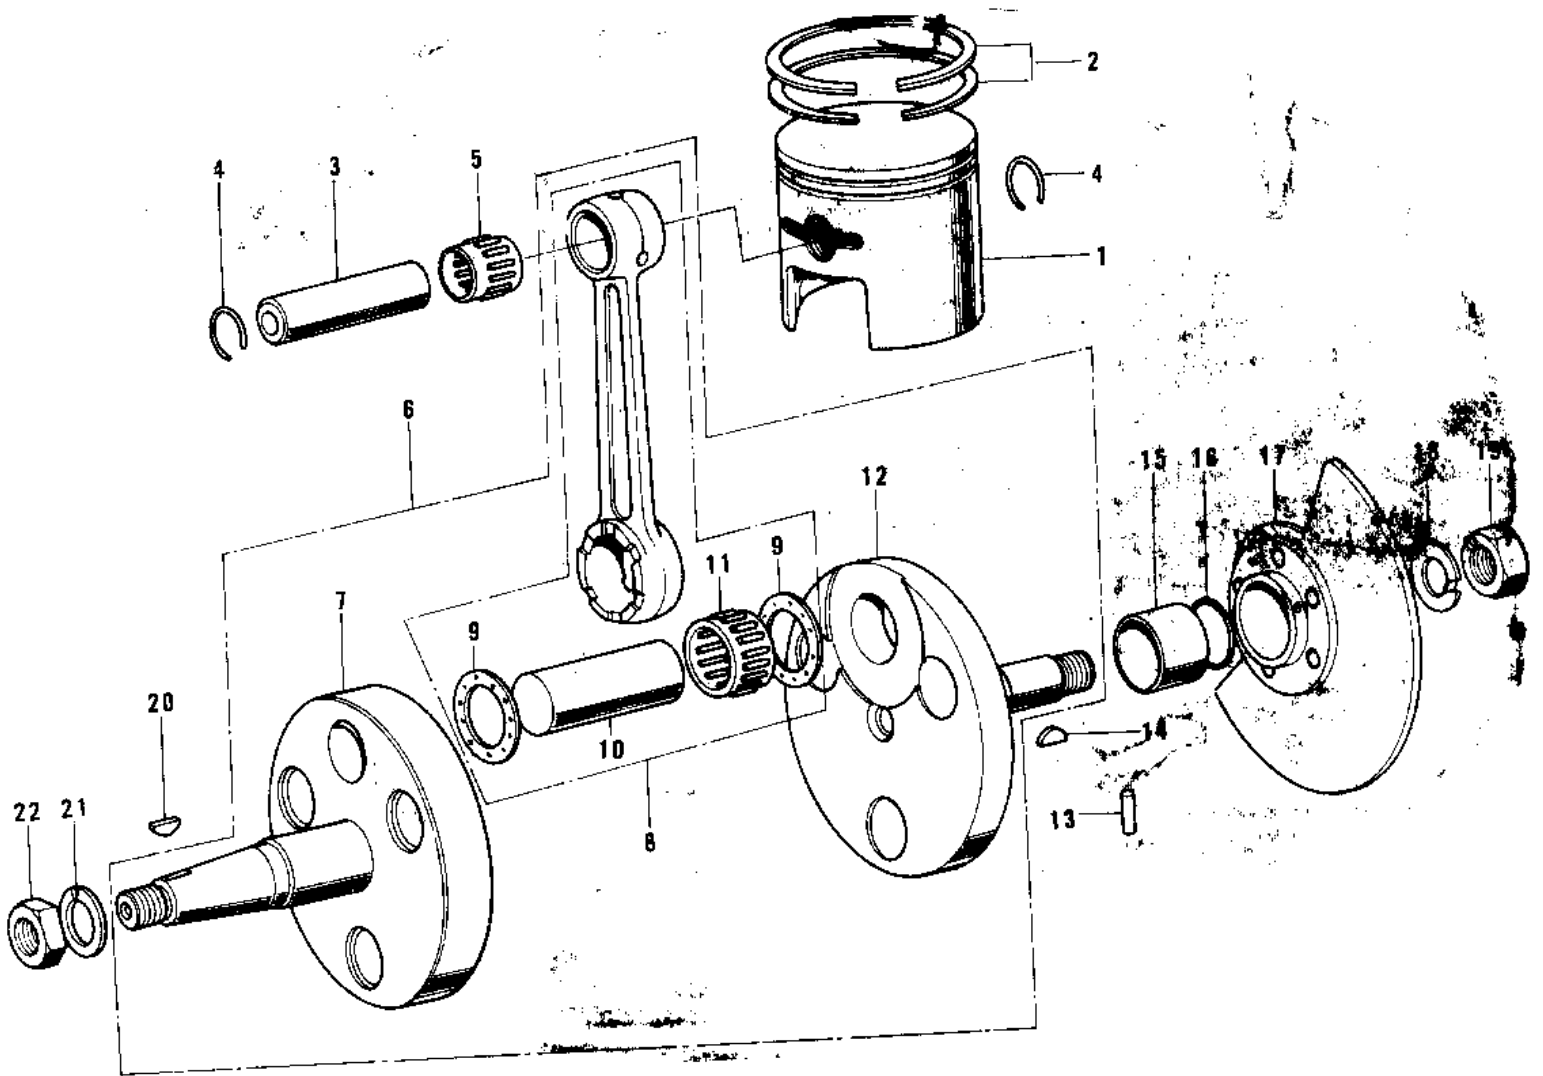

1973 G3SS-C PARTS DIAGRAM

CRANKSHAFT/PISTON/ROTARY VALVE ('74-'75)

1973 G3SS-C PARTS LIST

CRANKSHAFT/PISTON/ROTARY VALVE ('74-'75)

ITEM NAME	PART NUMBER	QUANTITY
PISTON,STD (Ref # 1)	13001-061	1
PISTON,STD (Ref # 1)	13001-057	1
PISTON,0.020 O/S (Ref # 1)	13029-061	(1
PISTON.0.020 O.S (Ref # 1)	13029-059	1
PISTON,0.040 O/S (Ref # 1)	13027-059	(1
PISTON,0.040 O-S (Ref # 1)	13027-057	1
RING SET,STD (Ref # 2)	13008-047	1
RING SET,STD (Ref # 2)	13008-043	1
RING SET,0.020 O/S (Ref # 2)	13025-051	(1
RING NET,0.020 O.S (Ref # 2)	13025-047	1
RING SET,0.040 O/S (Ref # 2)	13024-052	(1
RING NET,0.040 O.S (Ref # 2)	13024-050	1
PIN-PISTON (Ref # 3)	13002-003	1
CIRCLIP PISTON PIN (Ref # 4)	92036-003	2
BEARING,SMALL END (Ref # 5)	13033-030	1
CRANK&CONROD ASSY (Ref # 6)	13036-043	1
CRANKSHAFT,L.H (Ref # 7)	13037-053	1
CONNECTING ROD SET (Ref # 8)	13044-5015	1
WASHER-SIDE (Ref # 9)	92025-047	2
CRANK PIN (Ref # 10)	13035-025	1
BEARING,BIG END (Ref # 11)	13034-034	1
CRANK SHAFT,R.H (Ref # 12)	13038-049	1
PIN DOWEL 4X10 (Ref # 13)	610A0410	1
WOODRUFF KEY PRY PINI (Ref # 14)	92038-003	1
COLLAR CRANKSHAFT (Ref # 15)	92027-022	1
"0" RING,16MM (Ref # 16)	670B2016	1
VALVE ROTARY DISC (Ref # 17)	12001-004	1
WASHER LOCK 12MM (Ref # 18)	92024-003	1
NUT 12MM (Ref # 19)	92015-006	1

1973 G3SS-C PARTS LIST

CRANKSHAFT/PISTON/ROTARY VALVE ('74-'75)

ITEM NAME	PART NUMBER	QUANTITY
WOODRUFF KEY (Ref # 20)	510A3200	1
WASHER SPRING 10MM (Ref # 21)	461F1000	1
NUT,10MM (Ref # 22)	314B1000	1