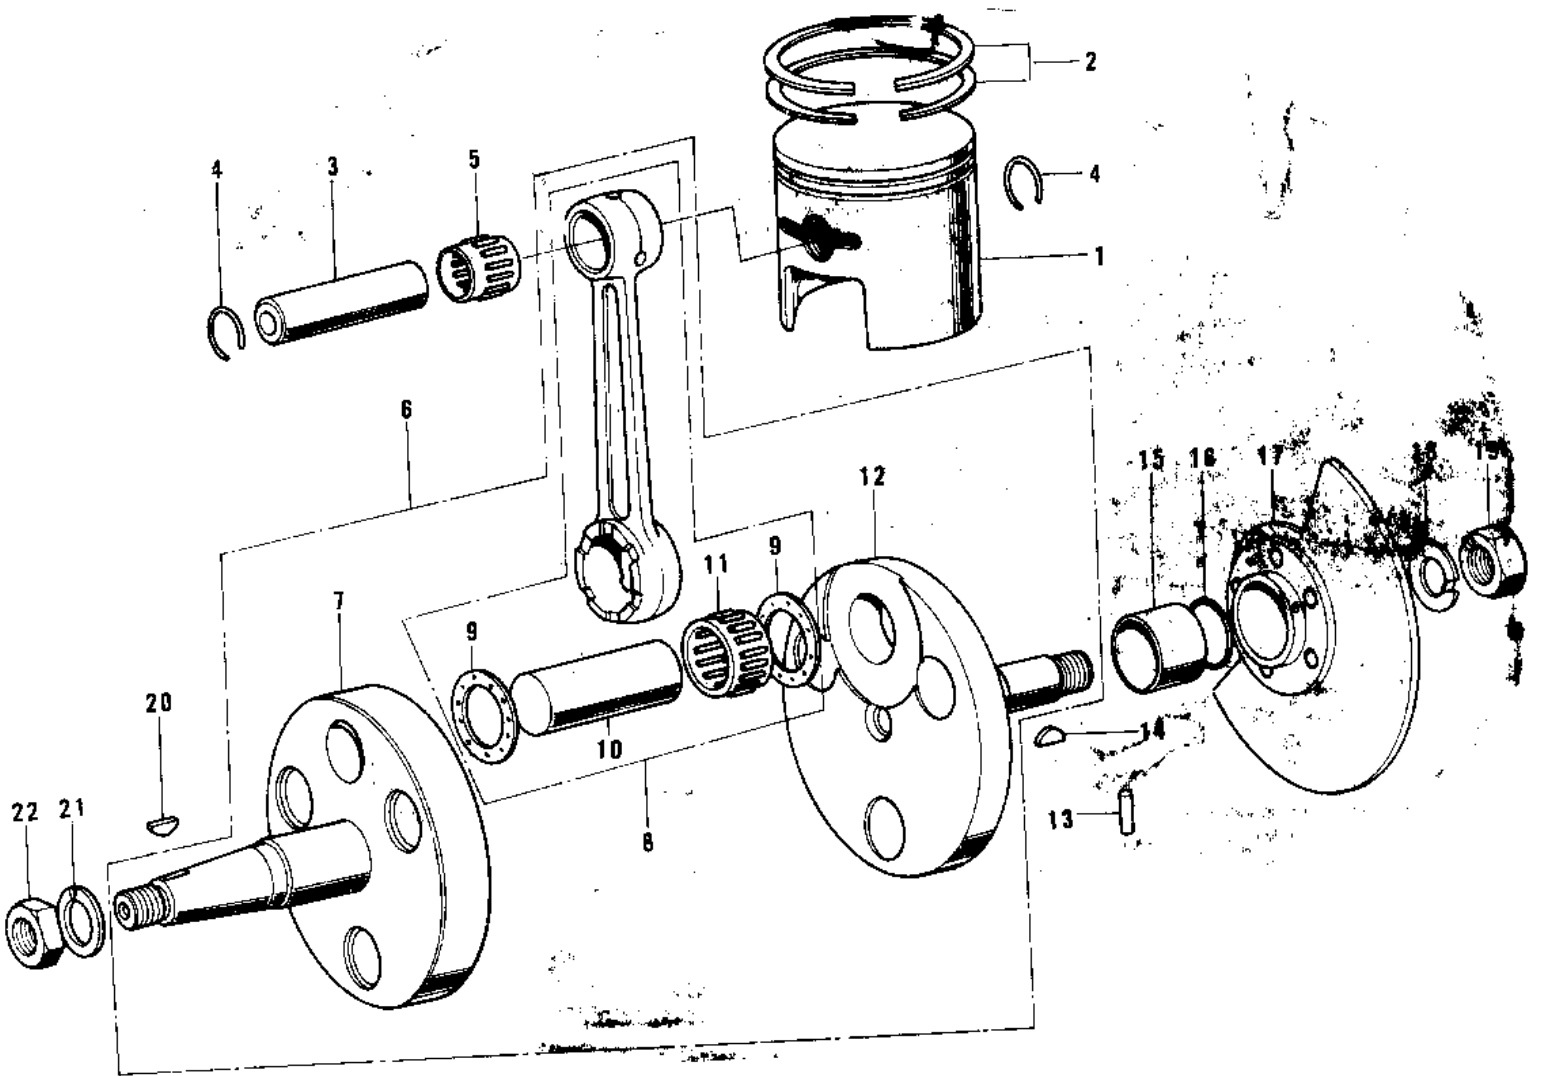

1974 G3SS-D PARTS DIAGRAM

CRANKSHAFT/PISTON/ROTARY VALVE ('74-'75)

1974 G3SS-D PARTS LIST

CRANKSHAFT/PISTON/ROTARY VALVE ('74-'75)

ITEM NAME	PART NUMBER	QUANTITY
PISTON,STD (Ref # 1)	13001-061	1
PISTON,STD (Ref # 1)	13001-057	1
PISTON,0.020 O/S (Ref # 1)	13029-061	(1
PISTON.0.020 O.S (Ref # 1)	13029-059	1
PISTON,0.040 O/S (Ref # 1)	13027-059	(1
PISTON,0.040 O-S (Ref # 1)	13027-057	1
RING SET,STD (Ref # 2)	13008-047	1
RING SET,STD (Ref # 2)	13008-043	1
RING SET,0.020 O/S (Ref # 2)	13025-051	(1
RING NET,0.020 O.S (Ref # 2)	13025-047	1
RING SET,0.040 O/S (Ref # 2)	13024-052	(1
RING NET,0.040 O.S (Ref # 2)	13024-050	1
PIN-PISTON (Ref # 3)	13002-003	1
CIRCLIP PISTON PIN (Ref # 4)	92036-003	2
BEARING,SMALL END (Ref # 5)	13033-030	1
CRANK&CONROD ASSY (Ref # 6)	13036-043	1
CRANKSHAFT,L.H (Ref # 7)	13037-053	1
CONNECTING ROD SET (Ref # 8)	13044-5015	1
WASHER-SIDE (Ref # 9)	92025-047	2
CRANK PIN (Ref # 10)	13035-025	1
BEARING,BIG END (Ref # 11)	13034-034	1
CRANK SHAFT,R.H (Ref # 12)	13038-049	1
PIN DOWEL 4X10 (Ref # 13)	610A0410	1
WOODRUFF KEY PRY PINI (Ref # 14)	92038-003	1
COLLAR CRANKSHAFT (Ref # 15)	92027-022	1
"0" RING,16MM (Ref # 16)	670B2016	1
VALVE ROTARY DISC (Ref # 17)	12001-004	1
WASHER LOCK 12MM (Ref # 18)	92024-003	1
NUT 12MM (Ref # 19)	92015-006	1

1974 G3SS-D PARTS LIST

CRANKSHAFT/PISTON/ROTARY VALVE ('74-'75)

ITEM NAME	PART NUMBER	QUANTITY
WOODRUFF KEY (Ref # 20)	510A3200	1
WASHER SPRING 10MM (Ref # 21)	461F1000	1
NUT,10MM (Ref # 22)	314B1000	1