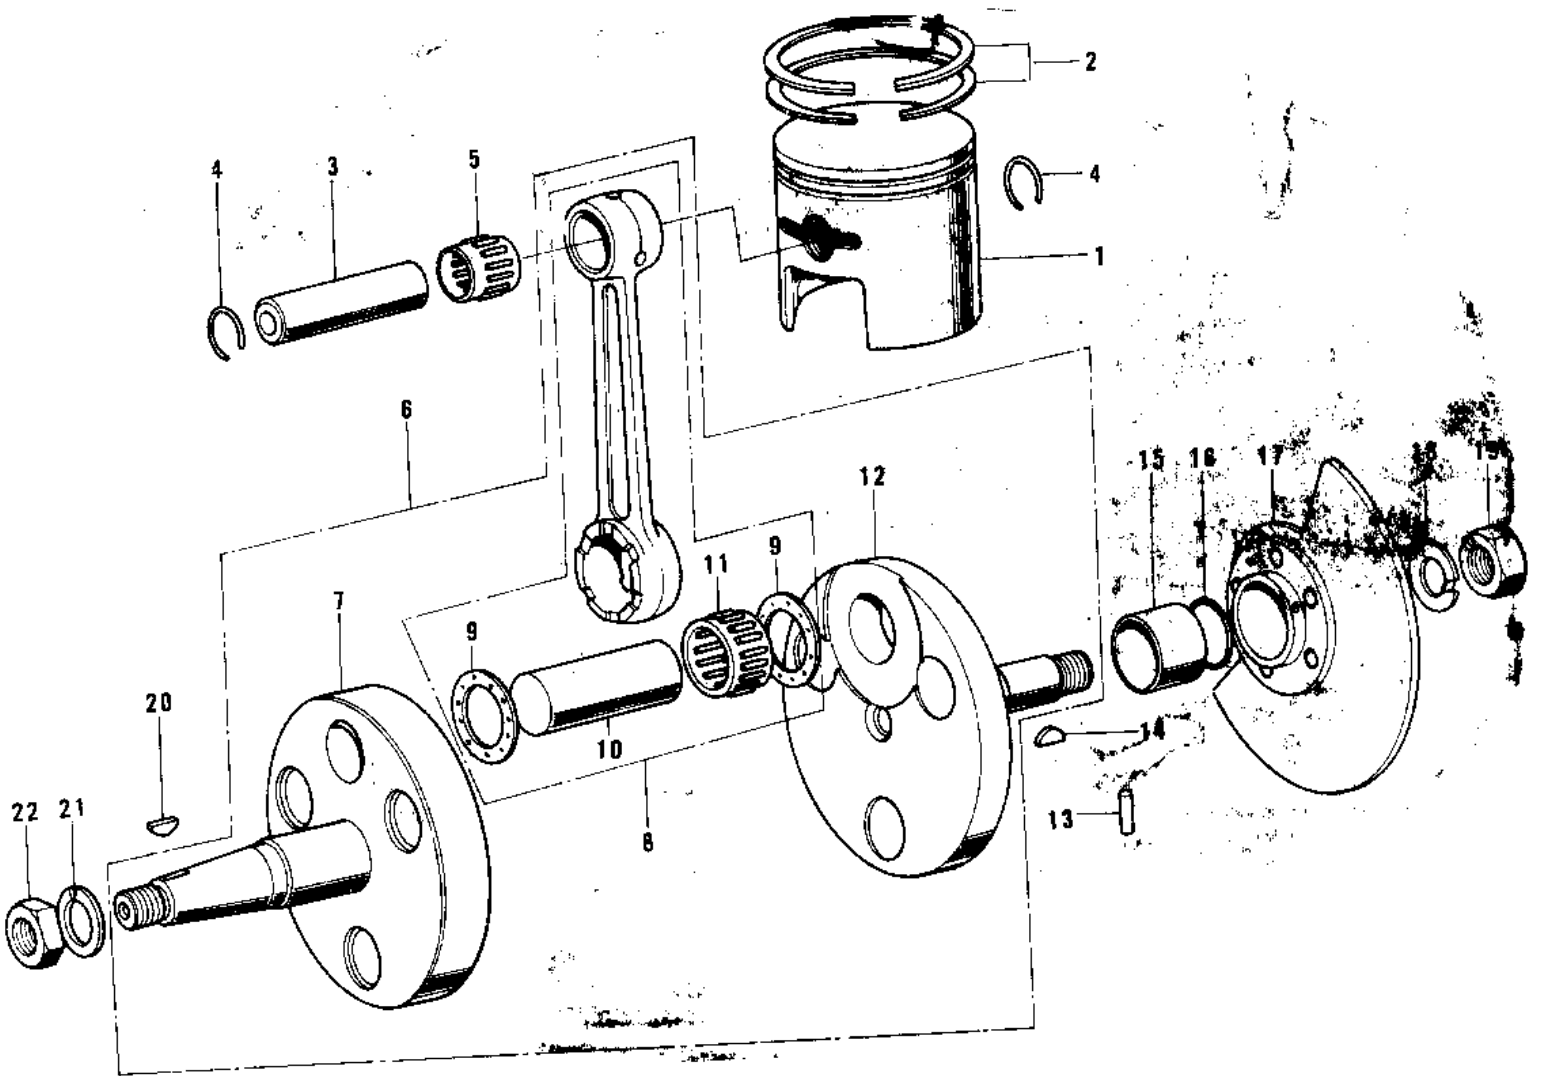

1969 G3SS PARTS DIAGRAM

CRANKSHAFT/PISTON/ROTARY VALVE ('74-'75)

1969 G3SS PARTS LIST

CRANKSHAFT/PISTON/ROTARY VALVE ('74-'75)

ITEM NAME	PART NUMBER	QUANTITY
PISTON,STD (Ref # 1)	13001-061	1
PISTON,STD (Ref # 1)	13001-057	1
PISTON,0.020 O/S (Ref # 1)	13029-061	(1
PISTON.0.020 O.S (Ref # 1)	13029-059	1
PISTON,0.040 O/S (Ref # 1)	13027-059	(1
PISTON,0.040 O-S (Ref # 1)	13027-057	1
RING SET,STD (Ref # 2)	13008-047	1
RING SET,STD (Ref # 2)	13008-043	1
RING SET,0.020 O/S (Ref # 2)	13025-051	(1
RING NET,0.020 O.S (Ref # 2)	13025-047	1
RING SET,0.040 O/S (Ref # 2)	13024-052	(1
RING NET,0.040 O.S (Ref # 2)	13024-050	1
PIN-PISTON (Ref # 3)	13002-003	1
CIRCLIP PISTON PIN (Ref # 4)	92036-003	2
BEARING,SMALL END (Ref # 5)	13033-030	1
CRANK&CONROD ASSY (Ref # 6)	13036-043	1
CRANKSHAFT,L.H (Ref # 7)	13037-053	1
CONNECTING ROD SET (Ref # 8)	13044-5015	1
WASHER-SIDE (Ref # 9)	92025-047	2
CRANK PIN (Ref # 10)	13035-025	1
BEARING,BIG END (Ref # 11)	13034-034	1
CRANK SHAFT,R.H (Ref # 12)	13038-049	1
PIN DOWEL 4X10 (Ref # 13)	610A0410	1
WOODRUFF KEY PRY PINI (Ref # 14)	92038-003	1
COLLAR CRANKSHAFT (Ref # 15)	92027-022	1
"0" RING,16MM (Ref # 16)	670B2016	1
VALVE ROTARY DISC (Ref # 17)	12001-004	1
WASHER LOCK 12MM (Ref # 18)	92024-003	1
NUT 12MM (Ref # 19)	92015-006	1

1969 G3SS PARTS LIST

CRANKSHAFT/PISTON/ROTARY VALVE ('74-'75)

ITEM NAME	PART NUMBER	QUANTITY
WOODRUFF KEY (Ref # 20)	510A3200	1
WASHER SPRING 10MM (Ref # 21)	461F1000	1
NUT,10MM (Ref # 22)	314B1000	1