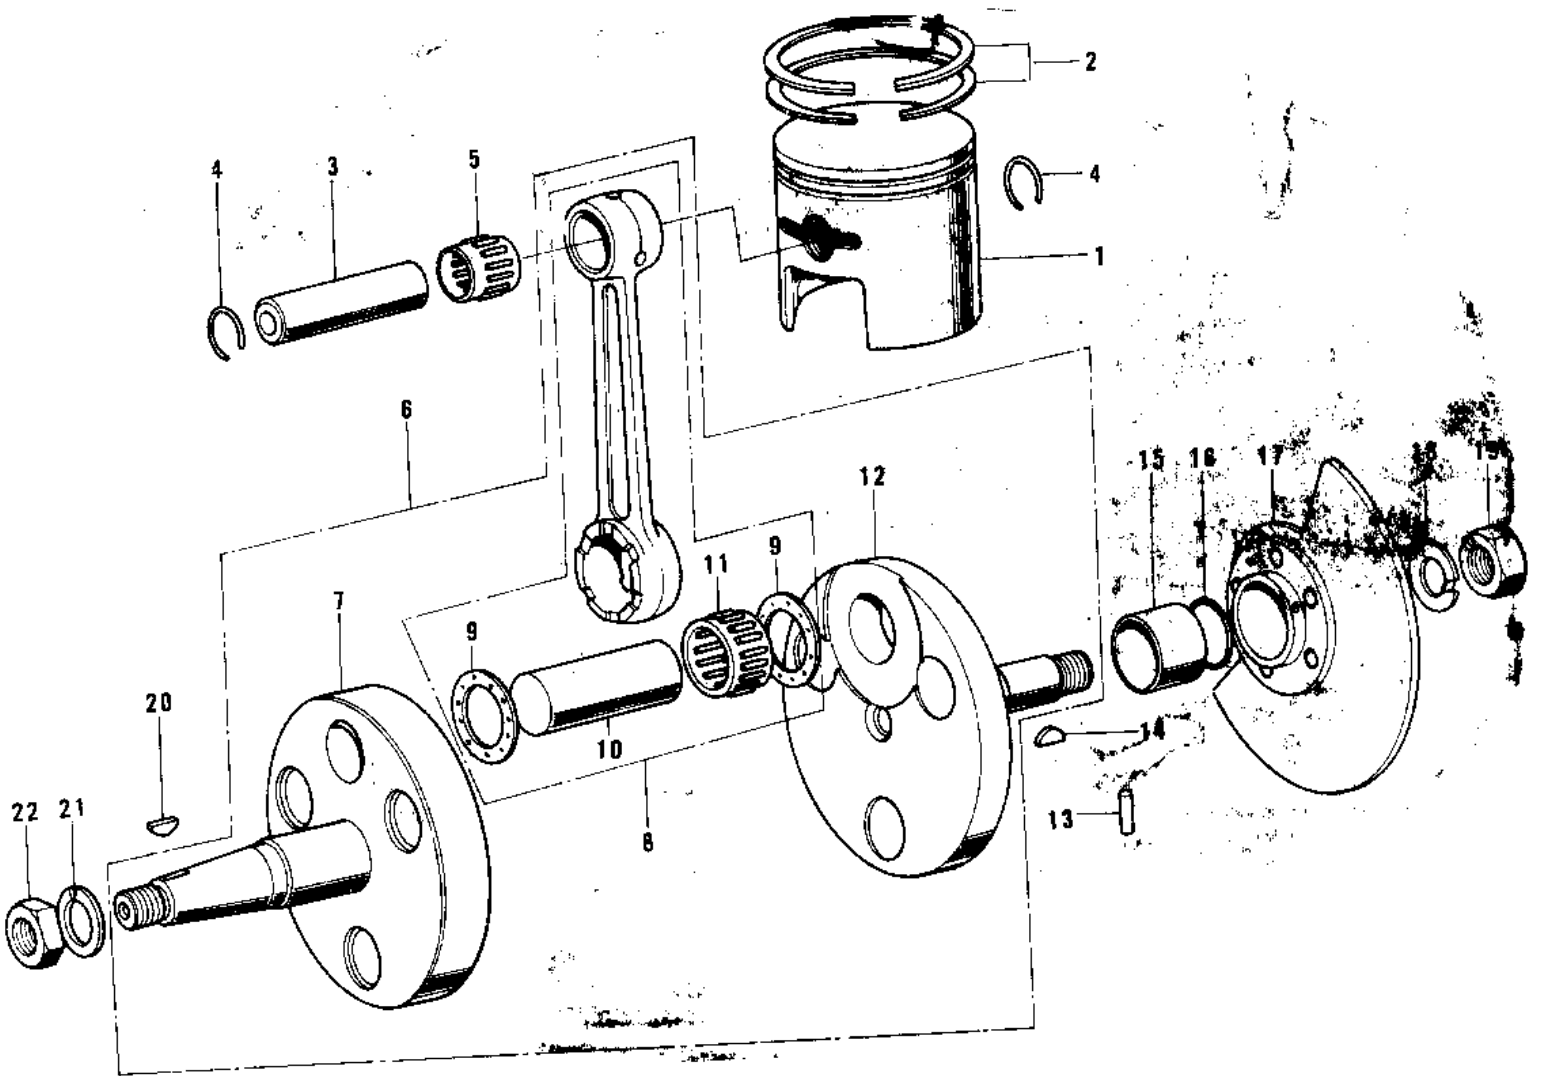

1970 Bushmaster PARTS DIAGRAM

CRANKSHAFT/PISTON/ROTARY VALVE ('74-'75)

1970 Bushmaster PARTS LIST

CRANKSHAFT/PISTON/ROTARY VALVE ('74-'75)

ITEM NAME	PART NUMBER	QUANTITY
PISTON,STD (Ref # 1)	13001-061	1
PISTON,STD (Ref # 1)	13001-057	1
PISTON,0.020 O/S (Ref # 1)	13029-061	(1
PISTON.0.020 O.S (Ref # 1)	13029-059	1
PISTON,0.040 O/S (Ref # 1)	13027-059	(1
PISTON,0.040 O-S (Ref # 1)	13027-057	1
RING SET,STD (Ref # 2)	13008-047	1
RING SET,STD (Ref # 2)	13008-043	1
RING SET,0.020 O/S (Ref # 2)	13025-051	(1
RING NET,0.020 O.S (Ref # 2)	13025-047	1
RING SET,0.040 O/S (Ref # 2)	13024-052	(1
RING NET,0.040 O.S (Ref # 2)	13024-050	1
PIN-PISTON (Ref # 3)	13002-003	1
CIRCLIP PISTON PIN (Ref # 4)	92036-003	2
BEARING,SMALL END (Ref # 5)	13033-030	1
CRANK&CONROD ASSY (Ref # 6)	13036-043	1
CRANKSHAFT,L.H (Ref # 7)	13037-053	1
CONNECTING ROD SET (Ref # 8)	13044-5015	1
WASHER-SIDE (Ref # 9)	92025-047	2
CRANK PIN (Ref # 10)	13035-025	1
BEARING,BIG END (Ref # 11)	13034-034	1
CRANK SHAFT,R.H (Ref # 12)	13038-049	1
PIN DOWEL 4X10 (Ref # 13)	610A0410	1
WOODRUFF KEY PRY PINI (Ref # 14)	92038-003	1
COLLAR CRANKSHAFT (Ref # 15)	92027-022	1
"0" RING,16MM (Ref # 16)	670B2016	1
VALVE ROTARY DISC (Ref # 17)	12001-004	1
WASHER LOCK 12MM (Ref # 18)	92024-003	1
NUT 12MM (Ref # 19)	92015-006	1

1970 Bushmaster PARTS LIST

CRANKSHAFT/PISTON/ROTARY VALVE ('74-'75)

ITEM NAME	PART NUMBER	QUANTITY
WOODRUFF KEY (Ref # 20)	510A3200	1
WASHER SPRING 10MM (Ref # 21)	461F1000	1
NUT,10MM (Ref # 22)	314B1000	1