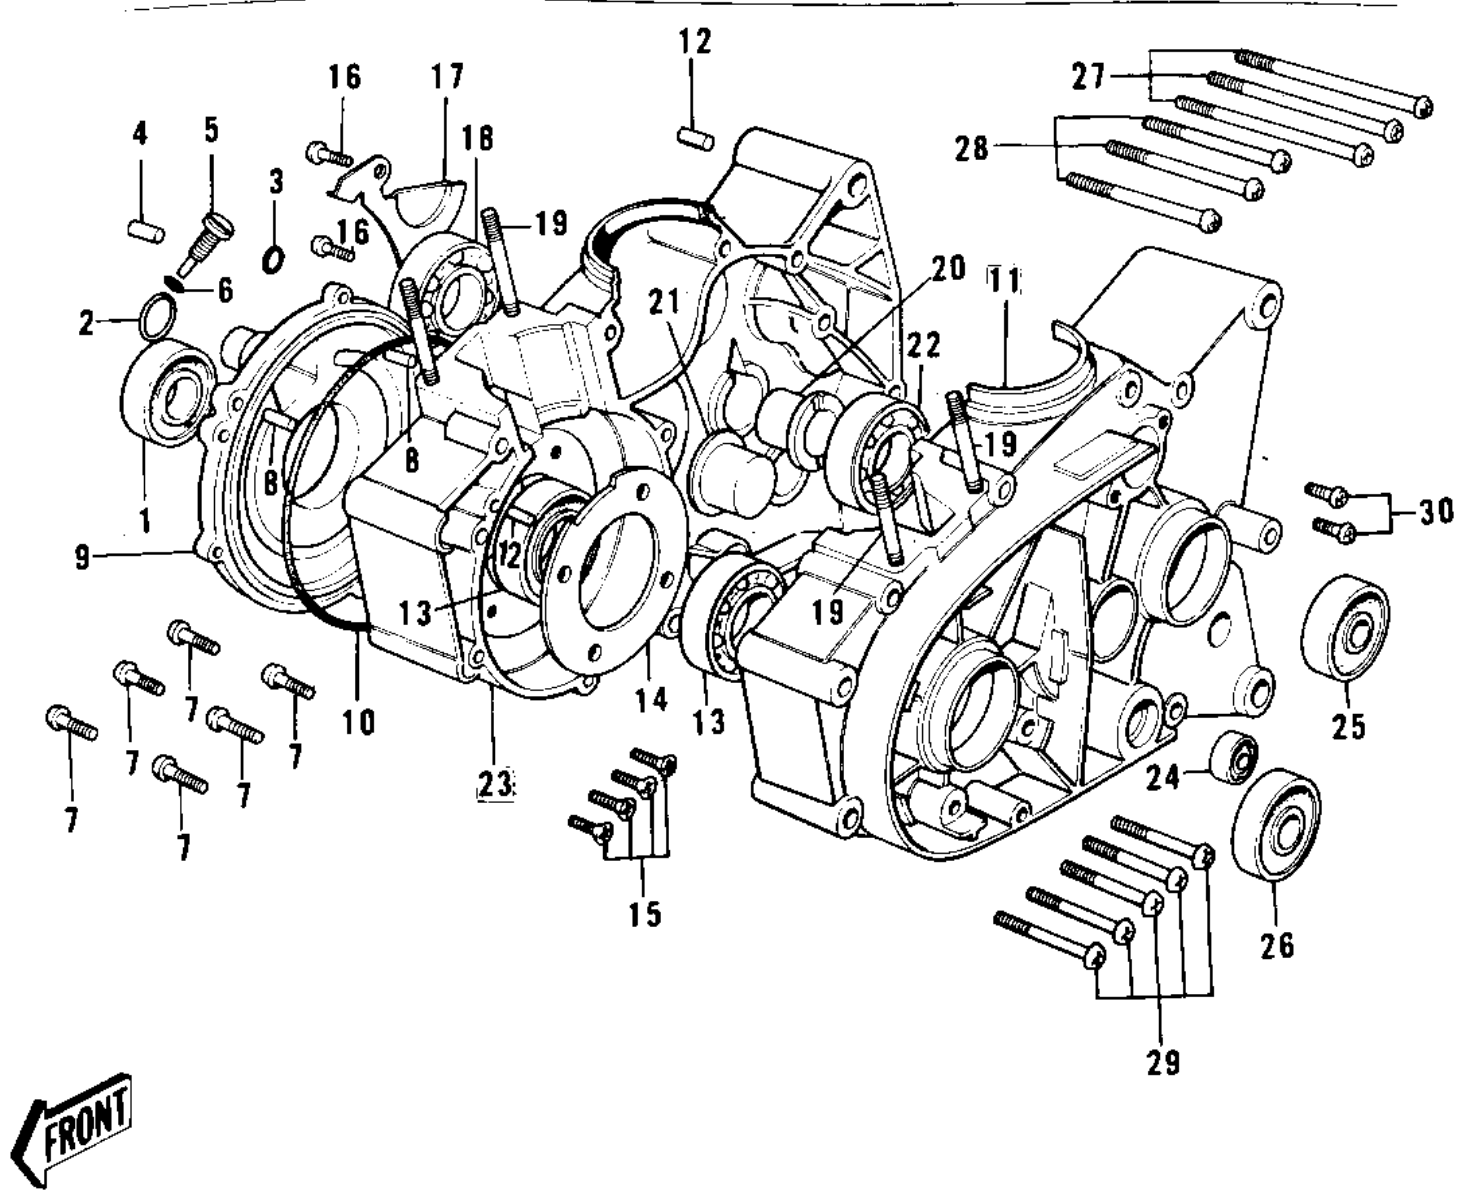

1974 G3SS-D PARTS DIAGRAM

CRANKCASE ('74-'75)

1974 G3SS-D PARTS LIST

CRANKCASE ('74-'75)

ITEM NAME	PART NUMBER	QUANTITY
SEAL-OIL (Ref # 1)	92049-1250	1
"0" RING,26MM (Ref # 2)	670B3026	1
"0" RING,8MM (Ref # 3)	92055-029	1
PIN DOWEL 8X16 (Ref # 4)	92042-017	1
NOZZLE OIL INJECTION (Ref # 5)	92062-004	1
"0" RING,5MM (Ref # 6)	92055-011	1
SCREW PAN HEAD 6X20 (Ref # 7)	220B0620	6
PIN DOWEL 5X12 (Ref # 8)	610A0512	2
COVER ROTARY DISC VLV (Ref # 9)	14019-032	1
"0" RING,100MM (Ref # 10)	92055-010	1
CRANKCASE,L.H. (Ref # 11)	14002-1072	1
PIN DOWEL 8X16 (Ref # 12)	551A0816	3
BEARING BALL #6204 (Ref # 13)	601B6204	2
HOLDER CRANKSHAFT BRG (Ref # 14)	14014-017	1
SCREW CNTSNK HD 6X16 (Ref # 15)	221B0616	4
SCREW PAN HEAD 6X12 (Ref # 16)	220B0612	2
HOLDER BEARING MSSON (Ref # 17)	14014-008	1
BEARING BALL #6005 (Ref # 18)	601B6005	1
STUD 8X115 (Ref # 19)	172G08115	4
BUSH DRIVE SHAFT (Ref # 20)	92028-069	1
BUSH OUTPUT SHAFT (Ref # 21)	92028-025	1
BEARING BALL #6004 (Ref # 22)	601B6004	1
CRANKCASE,R.H (Ref # 23)	14003-063	1
OIL SEAL SB12205 (Ref # 24)	92049-004	1
OIL SEAL SC25376 (Ref # 25)	92050-013	1
SEAL-OIL (Ref # 26)	92049-1240	1
UNAVAILABLE IN PRICE BOOK (Ref # 27)	220B0663	3
SCREW PAN HEAD 6X60 (Ref # 28)	220B0660	3
SCREW PAN HEAD 6X40 (Ref # 29)	220B0640	5

1974 G3SS-D PARTS LIST

CRANKCASE ('74-'75)

ITEM NAME	PART NUMBER	QUANTITY
SCREW PAN HEAD 6X25 (Ref # 30)	220B0625	2