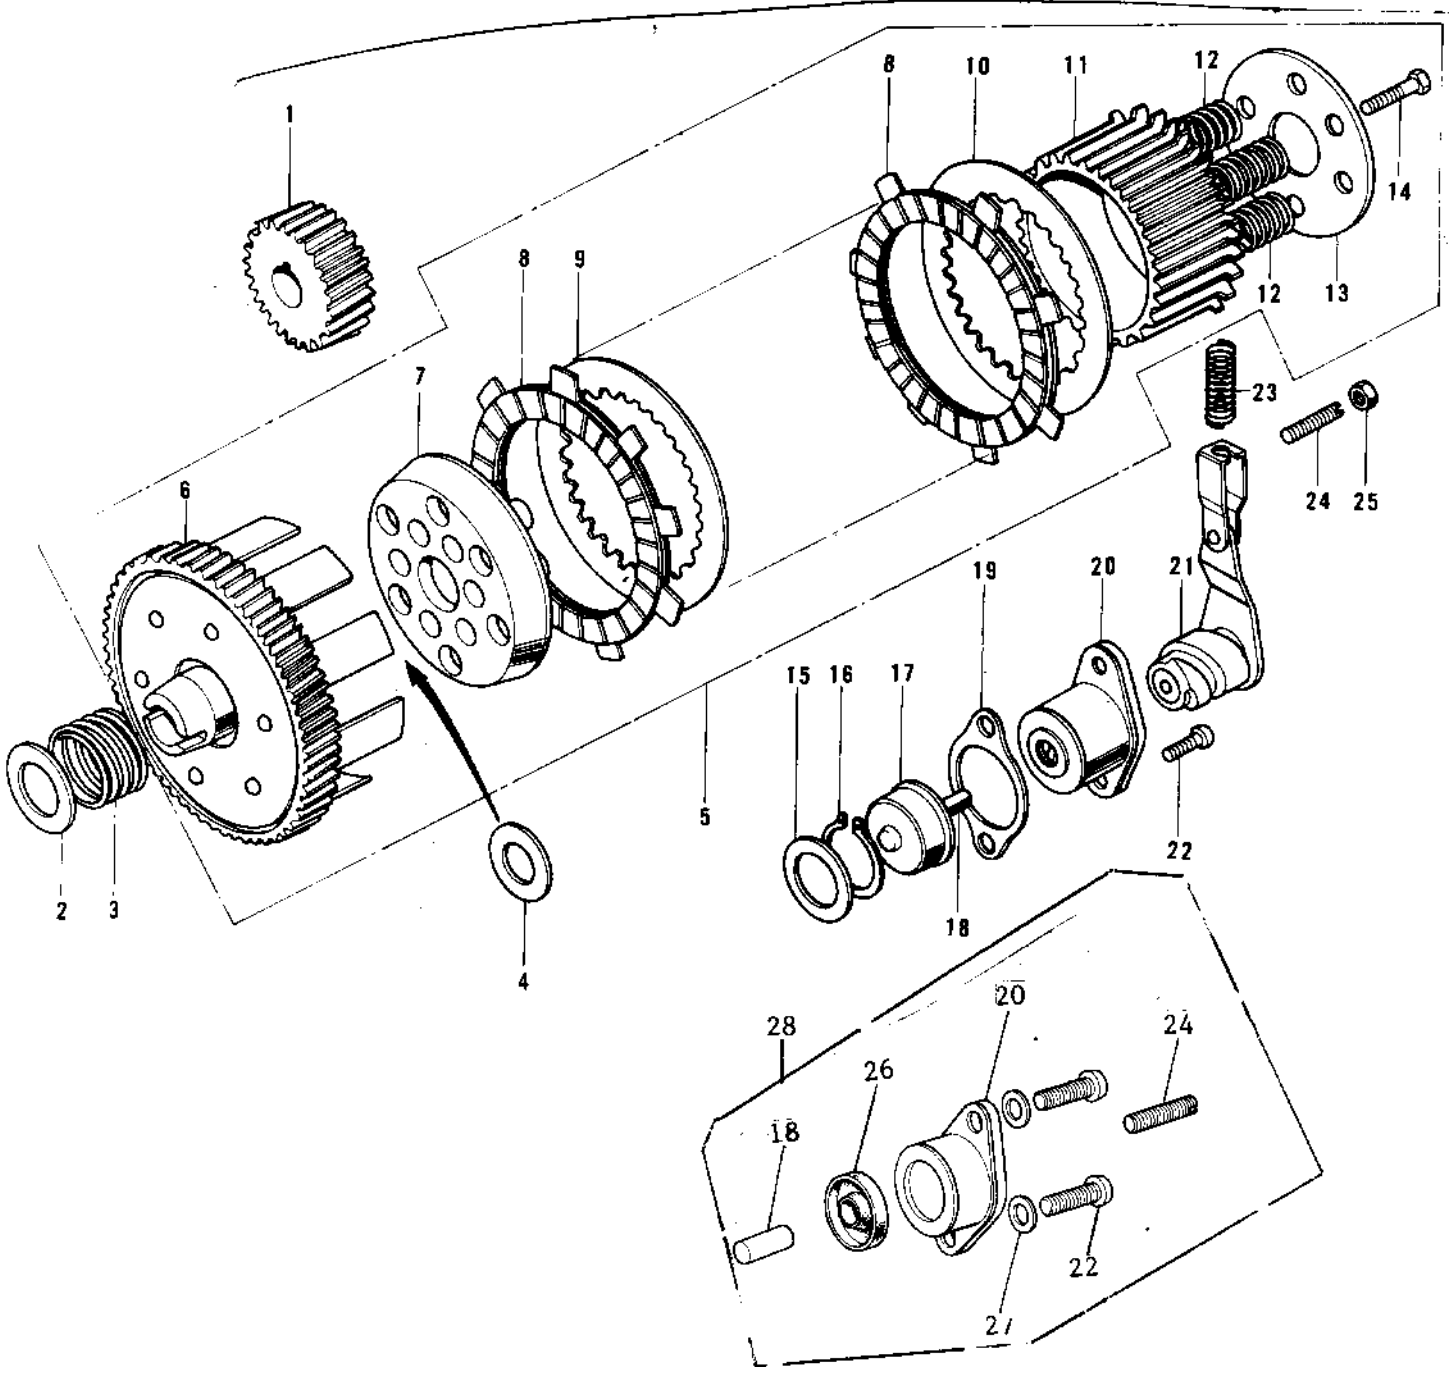

1974 G3SS-D PARTS DIAGRAM

CLUTCH (74-'75)

1974 G3SS-D PARTS LIST

CLUTCH ('74-'75)

ITEM NAME	PART NUMBER	QUANTITY
PINION,PRIMARY (Ref # 1)	13121-032	1
WASHER PLAIN (Ref # 2)	92022-057	1
SPRING CLUTCH DAMPER (Ref # 3)	92081-015	1
WASHER THRUST CLUTCH (Ref # 4)	92022-054	1
CLUTCH-ASSY (Ref # 5)	13081-028	1
HOUSING CLUTCH (Ref # 6)	13095-022	1
WHEEL,CLUTCH (Ref # 7)	13086-1002	1
PLATE-FRICTION (Ref # 8)	13088-1103	4
PLATE-CLUTCH,STEEL (Ref # 9)	13089-1009	1
PLATE CLUTCH OUTER (Ref # 10)	13090-004	1
HUB,CLUTCH (Ref # 11)	13087-1011	1
SPRING CLUTCH (Ref # 12)	92081-012	6
HOLDER,CLUTCH SPRING (Ref # 13)	13091-1115	1
BOLT-UPSET (Ref # 14)	112G0516	6
WASHER THRUST (Ref # 15)	92022-053	1
CIRCLIP 16MM (Ref # 16)	480J1600	1
PUSHER CLUTCH SPRING (Ref # 17)	13113-003	1
PIN DOWEL 7X10 (Ref # 18)	610A0710	1
PIN,DOWEL,7X14 (Ref # 18)	610A0714	1
GASKET,CLUTCH RELEASE (Ref # 19)	11060-1197	1
RELEASE SET,CLUTCH (Ref # 20)	13231-013	1
RELEASE-ASSY-CLUTCH (Ref # 20)	13231-1008	1
RELEASE-ASSY-CLUTCH (Ref # 21)	13231-1008	1
SCREW PAN HEAD 6X16 (Ref # 22)	220B0616	2
SPRING-CLUTCH RELEASE (Ref # 23)	92081-096	1
SCREW SLOTTED 6X28 (Ref # 24)	291Z0628	1
SCREW SLOTTED 6X28 (Ref # 24)	291Z0628	AL
SCREW,SLOTTED,6X24 (Ref # 24)	291H0624	1
NUT 6MM (Ref # 25)	311B0600	1