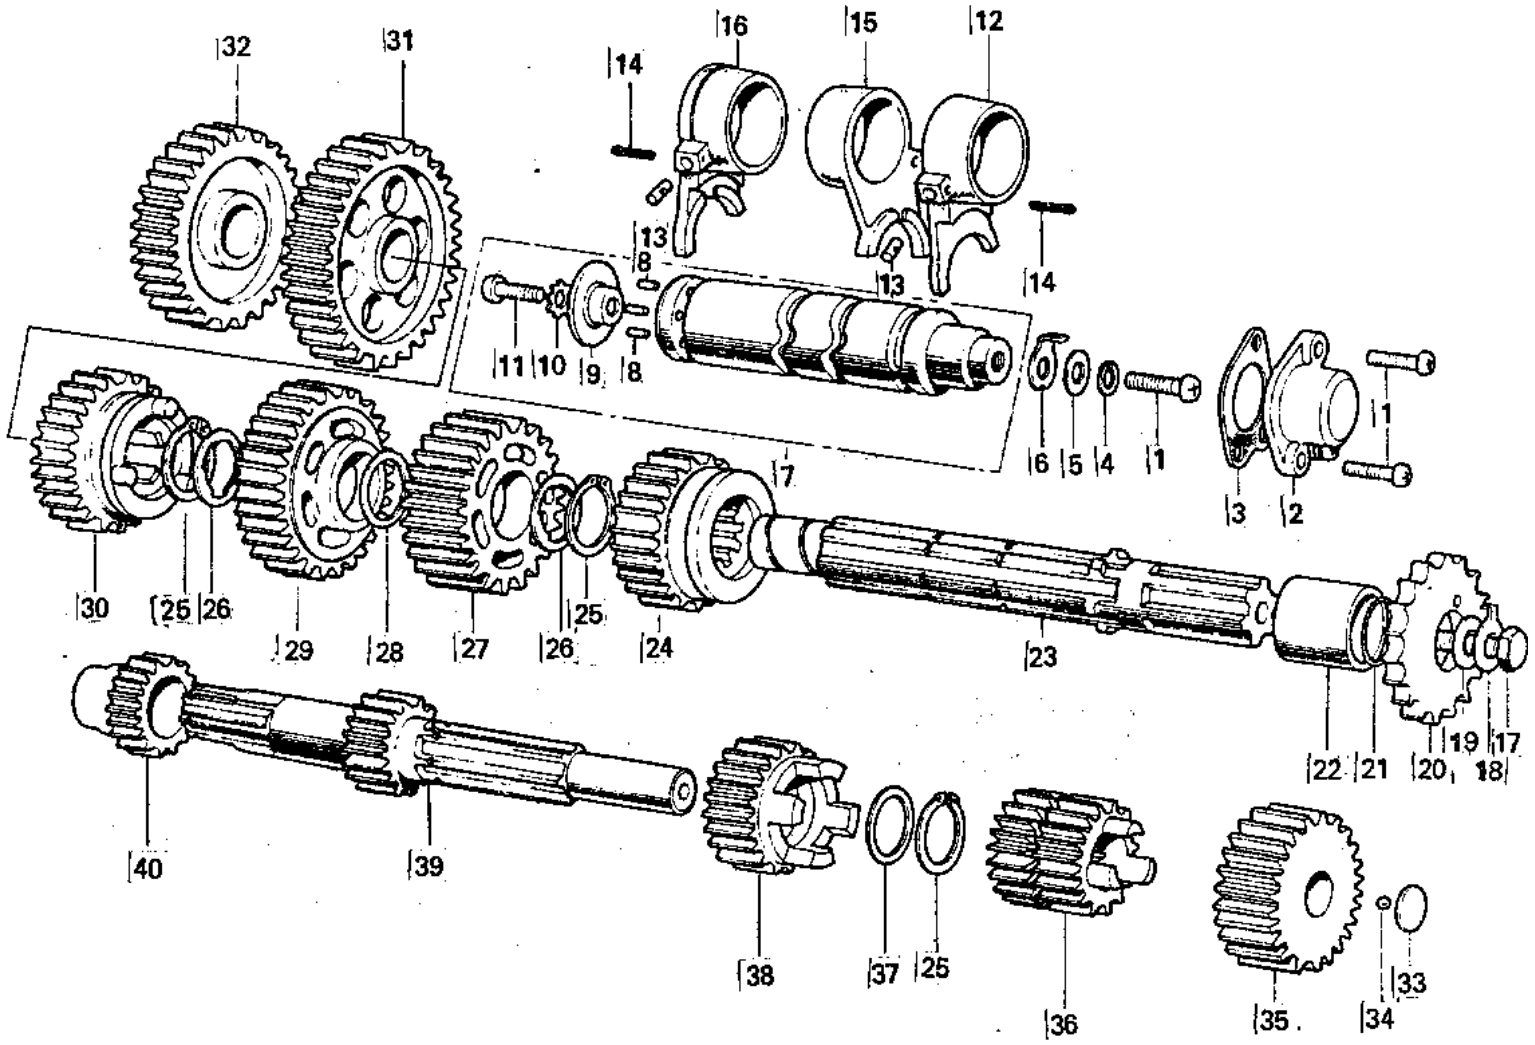

# 1973 G3SS-C PARTS DIAGRAM

TRANSMISSION/CHANGE DRUM ('74-'75)

## TRANSMISSION/CHANGE DRUM ('74-'75)

ITEM NAME	PART NUMBER	QUANTITY
SCREW PAN HEAD 6X16 (Ref # 1)	220B0616	3
SWITCH,NEUTRAL (Ref # 2)	13151-1001	1
GASKET NEUTRAL SWITCH (Ref # 3)	13146-002	1
WASHER SPRING 6MM (Ref # 4)	461F0600	1
WASHER PLAIN 6MM (Ref # 5)	410B0600	1
ROTOR,NEUTRAL INDICTR (Ref # 6)	21007-1003	1
DRUM ASSY-GEAR CHANGE (Ref # 7)	13239-005	1
PIN GEAR CHANGE DRUM (Ref # 8)	92042-014	6
PLATE CHANGE DRUM PIN (Ref # 9)	13142-008	1
WASHER LOCK 6MM (Ref # 10)	464H0600	1
SCREW PAN HEAD 6X12 (Ref # 11)	220B0612	1
FORK SELECTOR 3RD (Ref # 12)	13140-009	1
PIN SELECT FORK GUIDE (Ref # 13)	92043-005	3
PIN COTTER 3.0X20 (Ref # 14)	550D3020	3
FORK SELECTOR 4TH-TOP (Ref # 15)	13140-017	1
FORK SELECTOR LOW-2ND (Ref # 16)	13140-010	1
BOLT-SMALL-UPSET,8X16 (Ref # 17)	115G0816	1
WASHER,LOCK,8MM (Ref # 18)	92030-012	1
WASHER,ENGINE SPRCKT (Ref # 19)	92022-266	1
SPROCKET-OUTPUT,14T (Ref # 20)	13144-1058	1
ENGINE SPROCKET,13T (Ref # 20)	13144-053	(1
ENGINE SPROCKET,1ST (Ref # 20)	13144-054	(1
"0" RING (Ref # 21)	92055-022	1
COLLAR,ENG NPROCKET (Ref # 22)	92027-179	1
SHAFT OUTPUT (Ref # 23)	13128-021	1
TOP GEAR OUTPUT SHAFT (Ref # 24)	13137-012	1
CIRCLIP (Ref # 25)	92033-014	3
WASHER-LOCK (Ref # 26)	92024-030	2
3RD GEAR OUTPUT SHAFT (Ref # 27)	13133-005	1

# 1973 G3SS-C PARTS LIST

## TRANSMISSION/CHANGE DRUM ('74-'75)

ITEM NAME	PART NUMBER	QUANTITY
WASHER THRUST (Ref # 28)	92022-146	1
2ND GEAR OUTPUT SHAFT (Ref # 29)	13131-008	1
GEAR-TRANSMISSION SPU (Ref # 30)	13129-1708	1
LOW GEAR OUTPUT SHAFT (Ref # 31)	13129-010	1
IDLE GEAR (Ref # 32)	13073-004	1
WASHER THRUST (Ref # 33)	92022-115	1
BALL STEEL 7/32' (Ref # 34)	600A0700	1
GEAR,INPUT TOP,24T (Ref # 35)	13129-1927	1
2ND&3RD GEAR,DRIVE (Ref # 36)	13129-1052	1
WASHER THRUST (Ref # 37)	92022-118	1
4TH GEAR,DRIVE (Ref # 38)	13129-1053	1
SHAFT,DRIVE (Ref # 39)	13127-032	1
PINION KICKSTARTER (Ref # 40)	13075-004	1