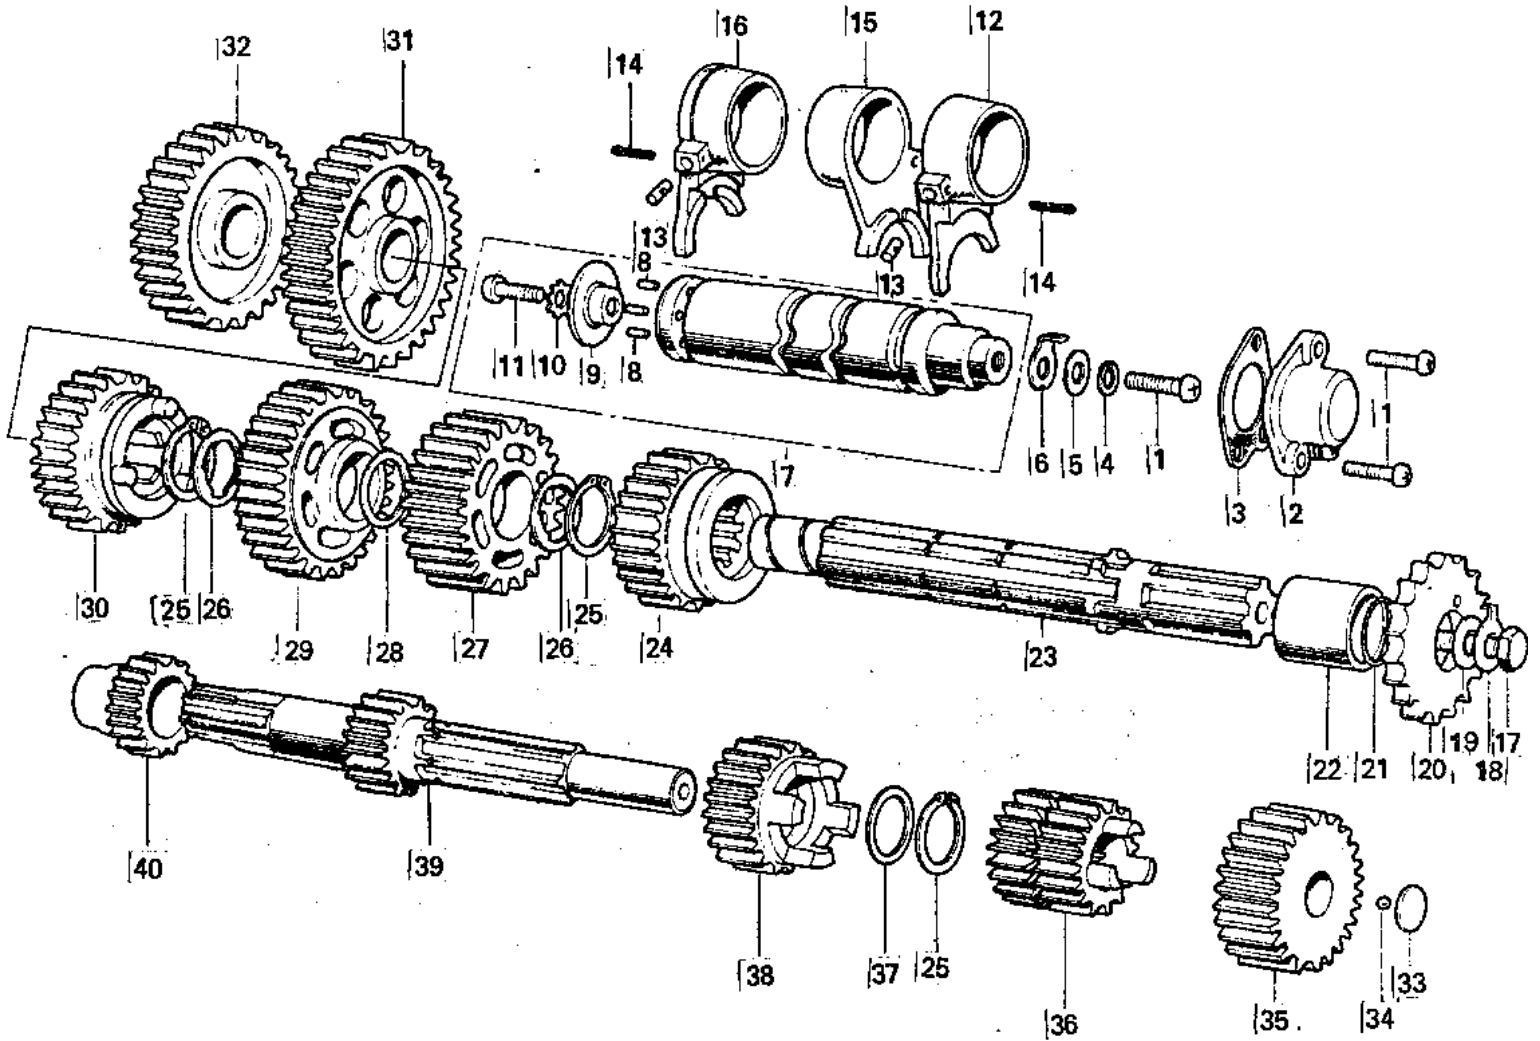

1973 G3SS-C PARTS DIAGRAM

TRANSMISSION/CHANGE DRUM ('74-'75)

1973 G3SS-C PARTS LIST

TRANSMISSION/CHANGE DRUM ('74-'75)

ITEM NAME	PART NUMBER	QUANTITY
SCREW PAN HEAD 6X16 (Ref # 1)	220B0616	3
SWITCH,NEUTRAL (Ref # 2)	13151-1001	1
GASKET NEUTRAL SWITCH (Ref # 3)	13146-002	1
WASHER SPRING 6MM (Ref # 4)	461F0600	1
WASHER PLAIN 6MM (Ref # 5)	410B0600	1
ROTOR,NEUTRAL INDICTR (Ref # 6)	21007-1003	1
DRUM ASSY-GEAR CHANGE (Ref # 7)	13239-005	1
PIN GEAR CHANGE DRUM (Ref # 8)	92042-014	6
PLATE CHANGE DRUM PIN (Ref # 9)	13142-008	1
WASHER LOCK 6MM (Ref # 10)	464H0600	1
SCREW PAN HEAD 6X12 (Ref # 11)	220B0612	1
FORK SELECTOR 3RD (Ref # 12)	13140-009	1
PIN SELECT FORK GUIDE (Ref # 13)	92043-005	3
PIN COTTER 3.0X20 (Ref # 14)	550D3020	3
FORK SELECTOR 4TH-TOP (Ref # 15)	13140-017	1
FORK SELECTOR LOW-2ND (Ref # 16)	13140-010	1
BOLT-SMALL-UPSET,8X16 (Ref # 17)	115G0816	1
WASHER,LOCK,8MM (Ref # 18)	92030-012	1
WASHER,ENGINE SPRCKT (Ref # 19)	92022-266	1
SPROCKET-OUTPUT,14T (Ref # 20)	13144-1058	1
ENGINE SPROCKET,13T (Ref # 20)	13144-053	(1
ENGINE SPROCKET,1ST (Ref # 20)	13144-054	(1
"0" RING (Ref # 21)	92055-022	1
COLLAR,ENG NPROCKET (Ref # 22)	92027-179	1
SHAFT OUTPUT (Ref # 23)	13128-021	1
TOP GEAR OUTPUT SHAFT (Ref # 24)	13137-012	1
CIRCLIP (Ref # 25)	92033-014	3
WASHER-LOCK (Ref # 26)	92024-030	2
3RD GEAR OUTPUT SHAFT (Ref # 27)	13133-005	1

1973 G3SS-C PARTS LIST

TRANSMISSION/CHANGE DRUM ('74-'75)

ITEM NAME	PART NUMBER	QUANTITY
WASHER THRUST (Ref # 28)	92022-146	1
2ND GEAR OUTPUT SHAFT (Ref # 29)	13131-008	1
GEAR-TRANSMISSION SPU (Ref # 30)	13129-1708	1
LOW GEAR OUTPUT SHAFT (Ref # 31)	13129-010	1
IDLE GEAR (Ref # 32)	13073-004	1
WASHER THRUST (Ref # 33)	92022-115	1
BALL STEEL 7/32' (Ref # 34)	600A0700	1
GEAR,INPUT TOP,24T (Ref # 35)	13129-1927	1
2ND&3RD GEAR,DRIVE (Ref # 36)	13129-1052	1
WASHER THRUST (Ref # 37)	92022-118	1
4TH GEAR,DRIVE (Ref # 38)	13129-1053	1
SHAFT,DRIVE (Ref # 39)	13127-032	1
PINION KICKSTARTER (Ref # 40)	13075-004	1