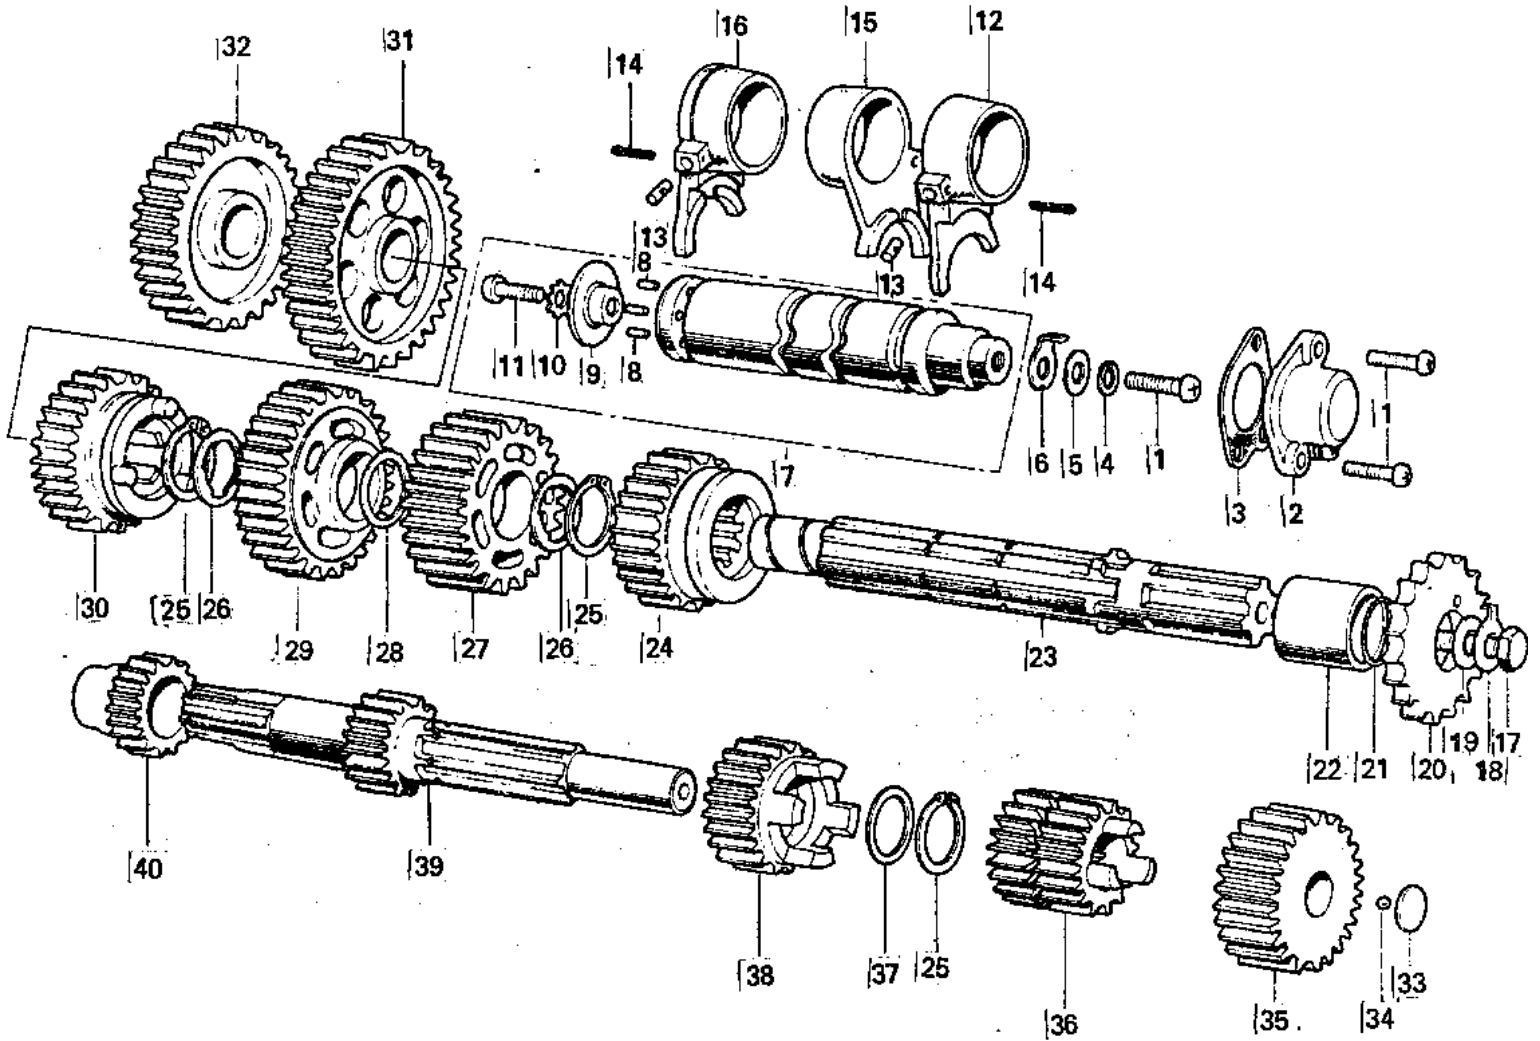

1974 G3SS-D PARTS DIAGRAM

TRANSMISSION/CHANGE DRUM ('74-'75)

1974 G3SS-D PARTS LIST

TRANSMISSION/CHANGE DRUM ('74-'75)

ITEM NAME	PART NUMBER	QUANTITY
SCREW PAN HEAD 6X16 (Ref # 1)	220B0616	3
SWITCH,NEUTRAL (Ref # 2)	13151-1001	1
GASKET NEUTRAL SWITCH (Ref # 3)	13146-002	1
WASHER SPRING 6MM (Ref # 4)	461F0600	1
WASHER PLAIN 6MM (Ref # 5)	410B0600	1
ROTOR,NEUTRAL INDICTR (Ref # 6)	21007-1003	1
DRUM ASSY-GEAR CHANGE (Ref # 7)	13239-005	1
PIN GEAR CHANGE DRUM (Ref # 8)	92042-014	6
PLATE CHANGE DRUM PIN (Ref # 9)	13142-008	1
WASHER LOCK 6MM (Ref # 10)	464H0600	1
SCREW PAN HEAD 6X12 (Ref # 11)	220B0612	1
FORK SELECTOR 3RD (Ref # 12)	13140-009	1
PIN SELECT FORK GUIDE (Ref # 13)	92043-005	3
PIN COTTER 3.0X20 (Ref # 14)	550D3020	3
FORK SELECTOR 4TH-TOP (Ref # 15)	13140-017	1
FORK SELECTOR LOW-2ND (Ref # 16)	13140-010	1
BOLT-SMALL-UPSET,8X16 (Ref # 17)	115G0816	1
WASHER,LOCK,8MM (Ref # 18)	92030-012	1
WASHER,ENGINE SPRCKT (Ref # 19)	92022-266	1
SPROCKET-OUTPUT,14T (Ref # 20)	13144-1058	1
ENGINE SPROCKET,13T (Ref # 20)	13144-053	(1
ENGINE SPROCKET,1ST (Ref # 20)	13144-054	(1
"0" RING (Ref # 21)	92055-022	1
COLLAR,ENG NPROCKET (Ref # 22)	92027-179	1
SHAFT OUTPUT (Ref # 23)	13128-021	1
TOP GEAR OUTPUT SHAFT (Ref # 24)	13137-012	1
CIRCLIP (Ref # 25)	92033-014	3
WASHER-LOCK (Ref # 26)	92024-030	2
3RD GEAR OUTPUT SHAFT (Ref # 27)	13133-005	1

1974 G3SS-D PARTS LIST

TRANSMISSION/CHANGE DRUM ('74-'75)

ITEM NAME	PART NUMBER	QUANTITY
WASHER THRUST (Ref # 28)	92022-146	1
2ND GEAR OUTPUT SHAFT (Ref # 29)	13131-008	1
GEAR-TRANSMISSION SPU (Ref # 30)	13129-1708	1
LOW GEAR OUTPUT SHAFT (Ref # 31)	13129-010	1
IDLE GEAR (Ref # 32)	13073-004	1
WASHER THRUST (Ref # 33)	92022-115	1
BALL STEEL 7/32' (Ref # 34)	600A0700	1
GEAR,INPUT TOP,24T (Ref # 35)	13129-1927	1
2ND&3RD GEAR,DRIVE (Ref # 36)	13129-1052	1
WASHER THRUST (Ref # 37)	92022-118	1
4TH GEAR,DRIVE (Ref # 38)	13129-1053	1
SHAFT,DRIVE (Ref # 39)	13127-032	1
PINION KICKSTARTER (Ref # 40)	13075-004	1