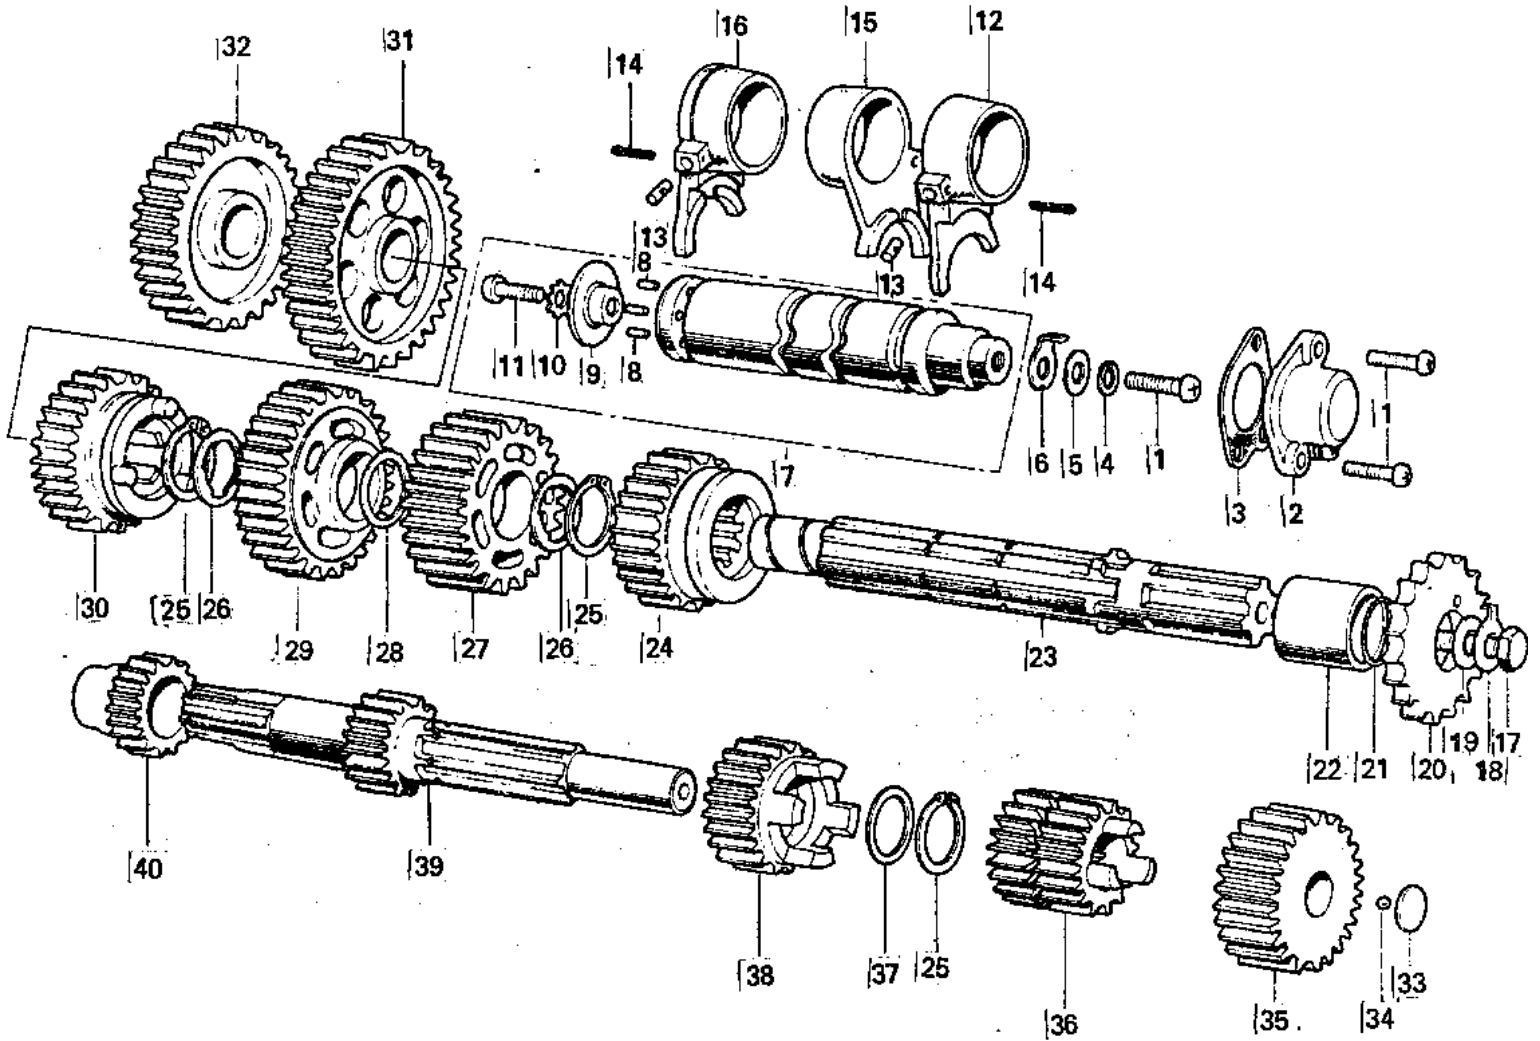

1969 G3SS PARTS DIAGRAM

TRANSMISSION/CHANGE DRUM ('74-'75)

1969 G3SS PARTS LIST

TRANSMISSION/CHANGE DRUM ('74-'75)

ITEM NAME	PART NUMBER	QUANTITY
SCREW PAN HEAD 6X16 (Ref # 1)	220B0616	3
SWITCH,NEUTRAL (Ref # 2)	13151-1001	1
GASKET NEUTRAL SWITCH (Ref # 3)	13146-002	1
WASHER SPRING 6MM (Ref # 4)	461F0600	1
WASHER PLAIN 6MM (Ref # 5)	410B0600	1
ROTOR,NEUTRAL INDICTR (Ref # 6)	21007-1003	1
DRUM ASSY-GEAR CHANGE (Ref # 7)	13239-005	1
PIN GEAR CHANGE DRUM (Ref # 8)	92042-014	6
PLATE CHANGE DRUM PIN (Ref # 9)	13142-008	1
WASHER LOCK 6MM (Ref # 10)	464H0600	1
SCREW PAN HEAD 6X12 (Ref # 11)	220B0612	1
FORK SELECTOR 3RD (Ref # 12)	13140-009	1
PIN SELECT FORK GUIDE (Ref # 13)	92043-005	3
PIN COTTER 3.0X20 (Ref # 14)	550D3020	3
FORK SELECTOR 4TH-TOP (Ref # 15)	13140-017	1
FORK SELECTOR LOW-2ND (Ref # 16)	13140-010	1
BOLT-SMALL-UPSET,8X16 (Ref # 17)	115G0816	1
WASHER,LOCK,8MM (Ref # 18)	92030-012	1
WASHER,ENGINE SPRCKT (Ref # 19)	92022-266	1
SPROCKET-OUTPUT,14T (Ref # 20)	13144-1058	1
ENGINE SPROCKET,13T (Ref # 20)	13144-053	(1
ENGINE SPROCKET,1ST (Ref # 20)	13144-054	(1
"0" RING (Ref # 21)	92055-022	1
COLLAR,ENG NPROCKET (Ref # 22)	92027-179	1
SHAFT OUTPUT (Ref # 23)	13128-021	1
TOP GEAR OUTPUT SHAFT (Ref # 24)	13137-012	1
CIRCLIP (Ref # 25)	92033-014	3
WASHER-LOCK (Ref # 26)	92024-030	2
3RD GEAR OUTPUT SHAFT (Ref # 27)	13133-005	1

1969 G3SS PARTS LIST

TRANSMISSION/CHANGE DRUM ('74-'75)

ITEM NAME	PART NUMBER	QUANTITY
WASHER THRUST (Ref # 28)	92022-146	1
2ND GEAR OUTPUT SHAFT (Ref # 29)	13131-008	1
GEAR-TRANSMISSION SPU (Ref # 30)	13129-1708	1
LOW GEAR OUTPUT SHAFT (Ref # 31)	13129-010	1
IDLE GEAR (Ref # 32)	13073-004	1
WASHER THRUST (Ref # 33)	92022-115	1
BALL STEEL 7/32' (Ref # 34)	600A0700	1
GEAR,INPUT TOP,24T (Ref # 35)	13129-1927	1
2ND&3RD GEAR,DRIVE (Ref # 36)	13129-1052	1
WASHER THRUST (Ref # 37)	92022-118	1
4TH GEAR,DRIVE (Ref # 38)	13129-1053	1
SHAFT,DRIVE (Ref # 39)	13127-032	1
PINION KICKSTARTER (Ref # 40)	13075-004	1