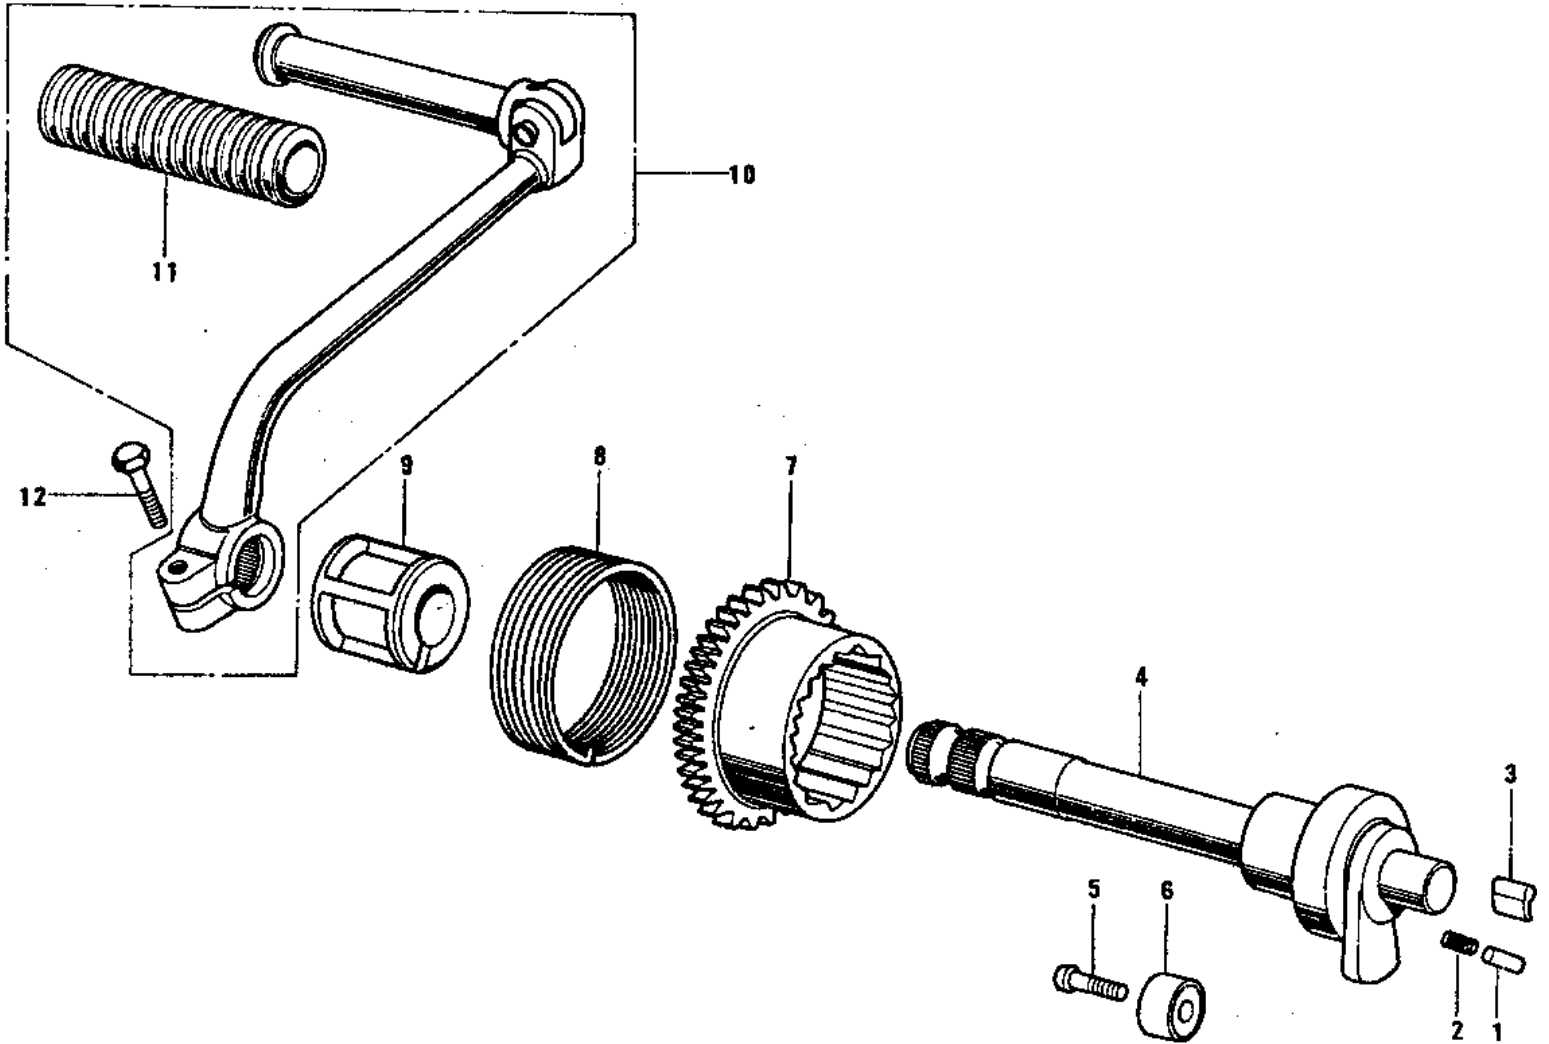

1971 G3SS-A PARTS DIAGRAM

KICKSTARTER MECHANISM (74-75)

1971 G3SS-A PARTS LIST

KICKSTARTER MECHANISM ('74-'75)

ITEM NAME	PART NUMBER	QUANTITY
P/N,KICKSTARTER PAWL (Ref # 1)	92043-013	1
SPRING KICK PAWL (Ref # 2)	92081-014	1
PAWL KICKSTARTER (Ref # 3)	13069-005	1
SHAFT-KICK (Ref # 4)	13066-1022	1
SCREW CNTSNK HD 6X20 (Ref # 5)	221B0620	1
STOPPER KICKSTARTER (Ref # 6)	13072-003	1
GEAR KICKSTARTER (Ref # 7)	13068-007	1
SPRING KICKSTARTER (Ref # 8)	92083-004	1
GUIDE KICK SPRING (Ref # 9)	13070-003	1
LEVER-ASSY-KICK PEDAL (Ref # 10)	13064-1044	1
RUBBER KICK PEDAL (Ref # 11)	13063-002	1
BOLT-SMALL-UPSET 8X25 (Ref # 12)	115G0825	1