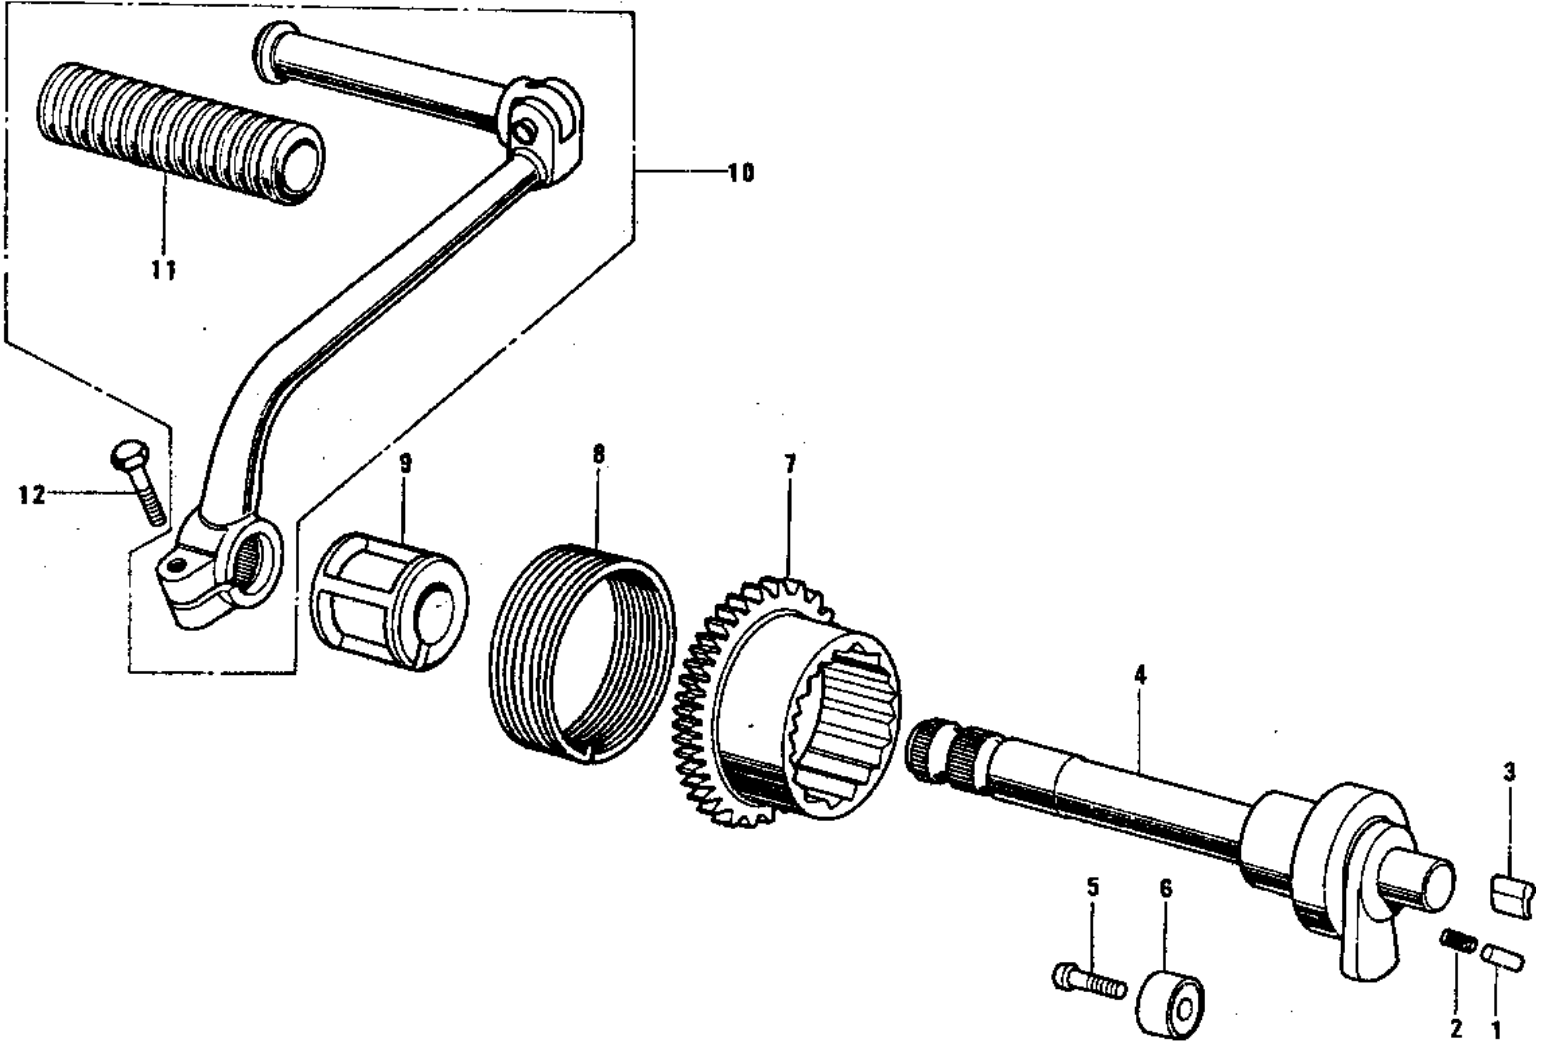

1973 G3SS-C PARTS DIAGRAM

KICKSTARTER MECHANISM ('74-'75)

1973 G3SS-C PARTS LIST

KICKSTARTER MECHANISM ('74-'75)

ITEM NAME	PART NUMBER	QUANTITY
P/N,KICKSTARTER PAWL (Ref # 1)	92043-013	1
SPRING KICK PAWL (Ref # 2)	92081-014	1
PAWL KICKSTARTER (Ref # 3)	13069-005	1
SHAFT-KICK (Ref # 4)	13066-1022	1
SCREW CNTSNK HD 6X20 (Ref # 5)	221B0620	1
STOPPER KICKSTARTER (Ref # 6)	13072-003	1
GEAR KICKSTARTER (Ref # 7)	13068-007	1
SPRING KICKSTARTER (Ref # 8)	92083-004	1
GUIDE KICK SPRING (Ref # 9)	13070-003	1
LEVER-ASSY-KICK PEDAL (Ref # 10)	13064-1044	1
RUBBER KICK PEDAL (Ref # 11)	13063-002	1
BOLT-SMALL-UPSET 8X25 (Ref # 12)	115G0825	1