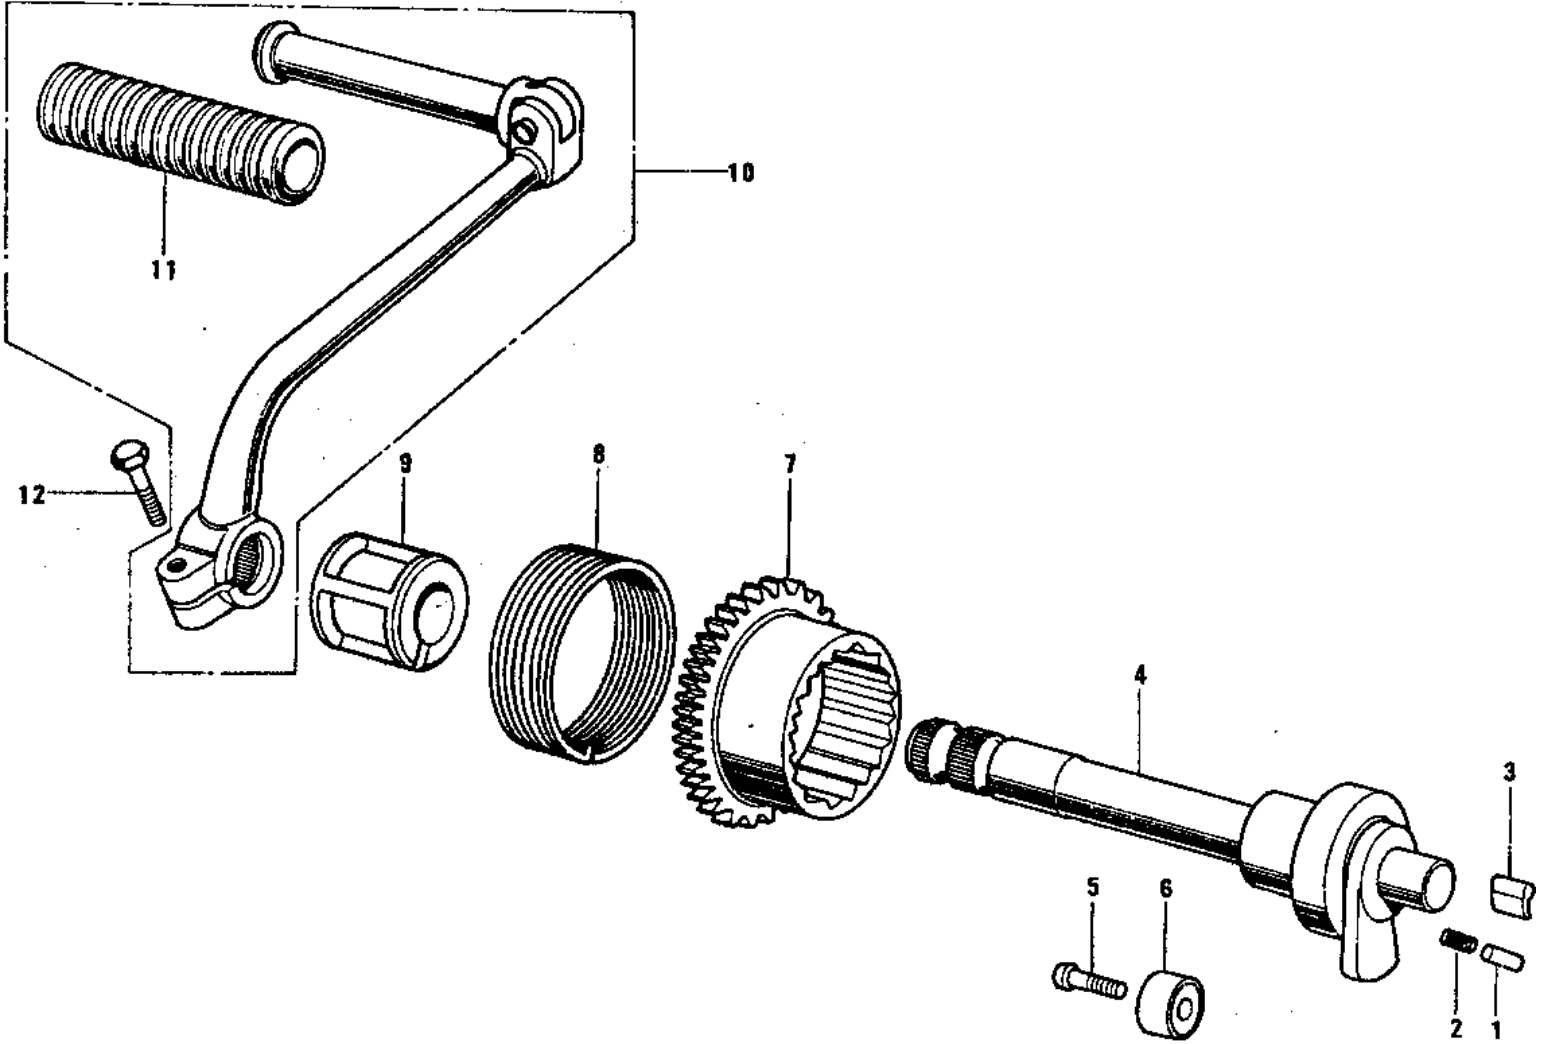

1974 G3SS-D PARTS DIAGRAM

KICKSTARTER MECHANISM ('74-'75)

1974 G3SS-D PARTS LIST

KICKSTARTER MECHANISM ('74-'75)

ITEM NAME	PART NUMBER	QUANTITY
P/N,KICKSTARTER PAWL (Ref # 1)	92043-013	1
SPRING KICK PAWL (Ref # 2)	92081-014	1
PAWL KICKSTARTER (Ref # 3)	13069-005	1
SHAFT-KICK (Ref # 4)	13066-1022	1
SCREW CNTSNK HD 6X20 (Ref # 5)	221B0620	1
STOPPER KICKSTARTER (Ref # 6)	13072-003	1
GEAR KICKSTARTER (Ref # 7)	13068-007	1
SPRING KICKSTARTER (Ref # 8)	92083-004	1
GUIDE KICK SPRING (Ref # 9)	13070-003	1
LEVER-ASSY-KICK PEDAL (Ref # 10)	13064-1044	1
RUBBER KICK PEDAL (Ref # 11)	13063-002	1
BOLT-SMALL-UPSET 8X25 (Ref # 12)	115G0825	1