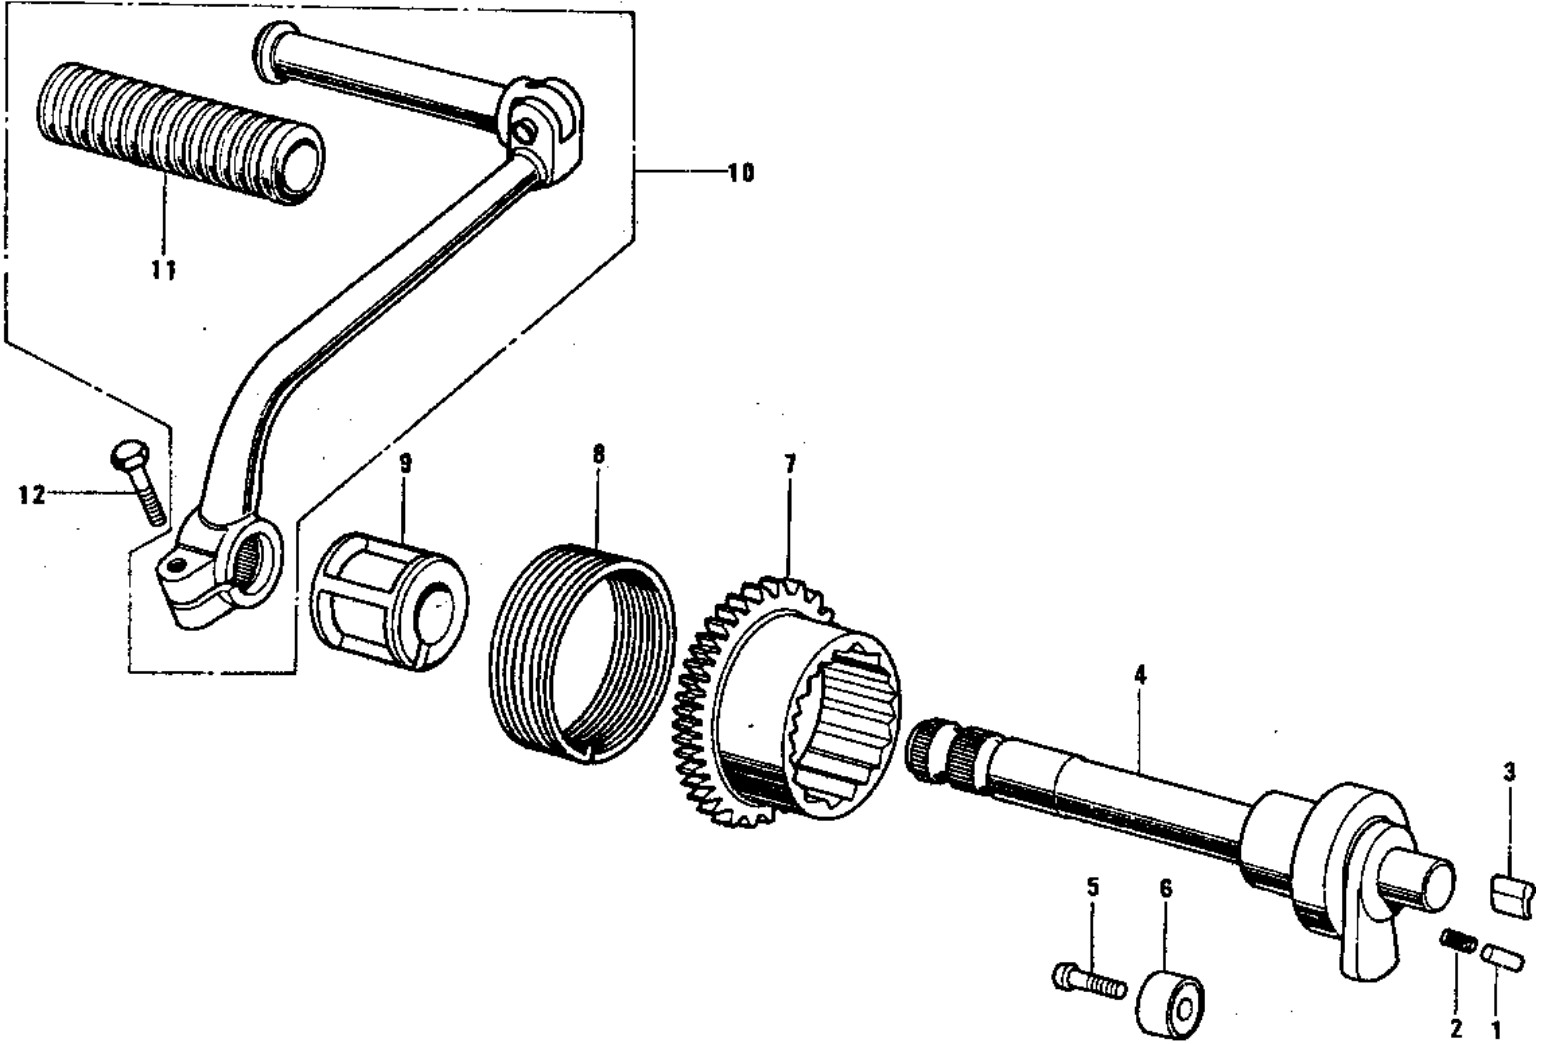

1970 G3SS PARTS DIAGRAM

KICKSTARTER MECHANISM (74-75)

1970 G3SS PARTS LIST

KICKSTARTER MECHANISM ('74-'75)

ITEM NAME	PART NUMBER	QUANTITY
P/N,KICKSTARTER PAWL (Ref # 1)	92043-013	1
SPRING KICK PAWL (Ref # 2)	92081-014	1
PAWL KICKSTARTER (Ref # 3)	13069-005	1
SHAFT-KICK (Ref # 4)	13066-1022	1
SCREW CNTSNK HD 6X20 (Ref # 5)	221B0620	1
STOPPER KICKSTARTER (Ref # 6)	13072-003	1
GEAR KICKSTARTER (Ref # 7)	13068-007	1
SPRING KICKSTARTER (Ref # 8)	92083-004	1
GUIDE KICK SPRING (Ref # 9)	13070-003	1
LEVER-ASSY-KICK PEDAL (Ref # 10)	13064-1044	1
RUBBER KICK PEDAL (Ref # 11)	13063-002	1
BOLT-SMALL-UPSET 8X25 (Ref # 12)	115G0825	1