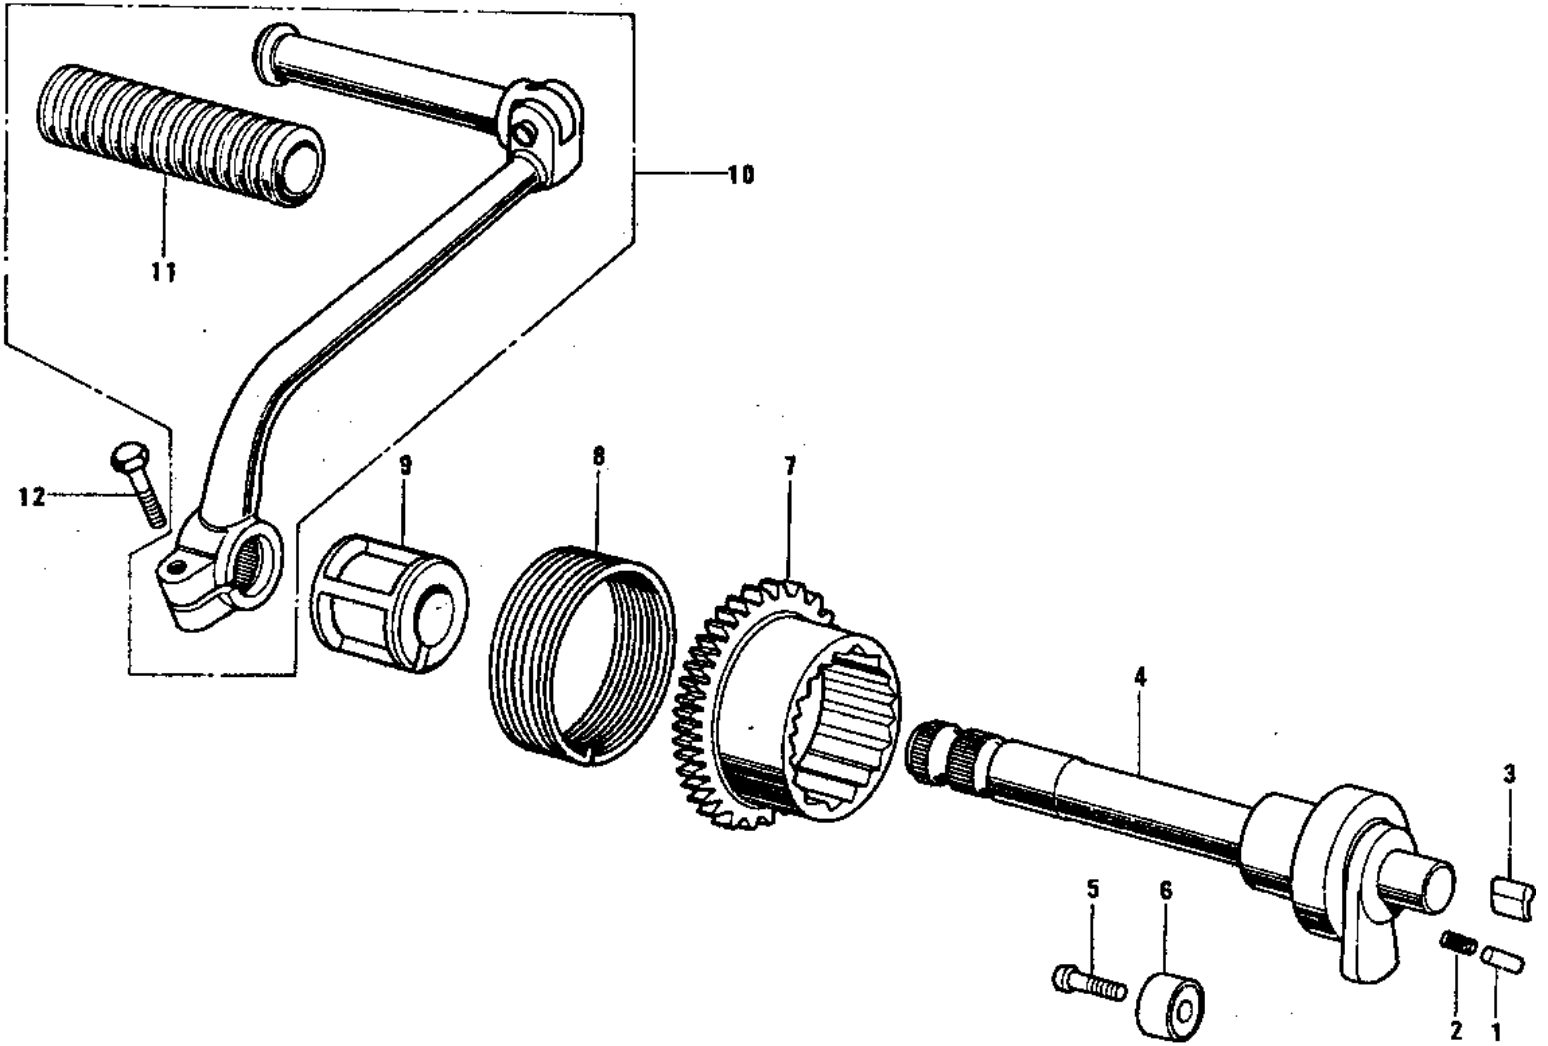

1969 Bushmaster PARTS DIAGRAM

KICKSTARTER MECHANISM ('74-'75)

1969 Bushmaster PARTS LIST

KICKSTARTER MECHANISM ('74-'75)

ITEM NAME	PART NUMBER	QUANTITY
P/N,KICKSTARTER PAWL (Ref # 1)	92043-013	1
SPRING KICK PAWL (Ref # 2)	92081-014	1
PAWL KICKSTARTER (Ref # 3)	13069-005	1
SHAFT-KICK (Ref # 4)	13066-1022	1
SCREW CNTSNK HD 6X20 (Ref # 5)	221B0620	1
STOPPER KICKSTARTER (Ref # 6)	13072-003	1
GEAR KICKSTARTER (Ref # 7)	13068-007	1
SPRING KICKSTARTER (Ref # 8)	92083-004	1
GUIDE KICK SPRING (Ref # 9)	13070-003	1
LEVER-ASSY-KICK PEDAL (Ref # 10)	13064-1044	1
RUBBER KICK PEDAL (Ref # 11)	13063-002	1
BOLT-SMALL-UPSET 8X25 (Ref # 12)	115G0825	1