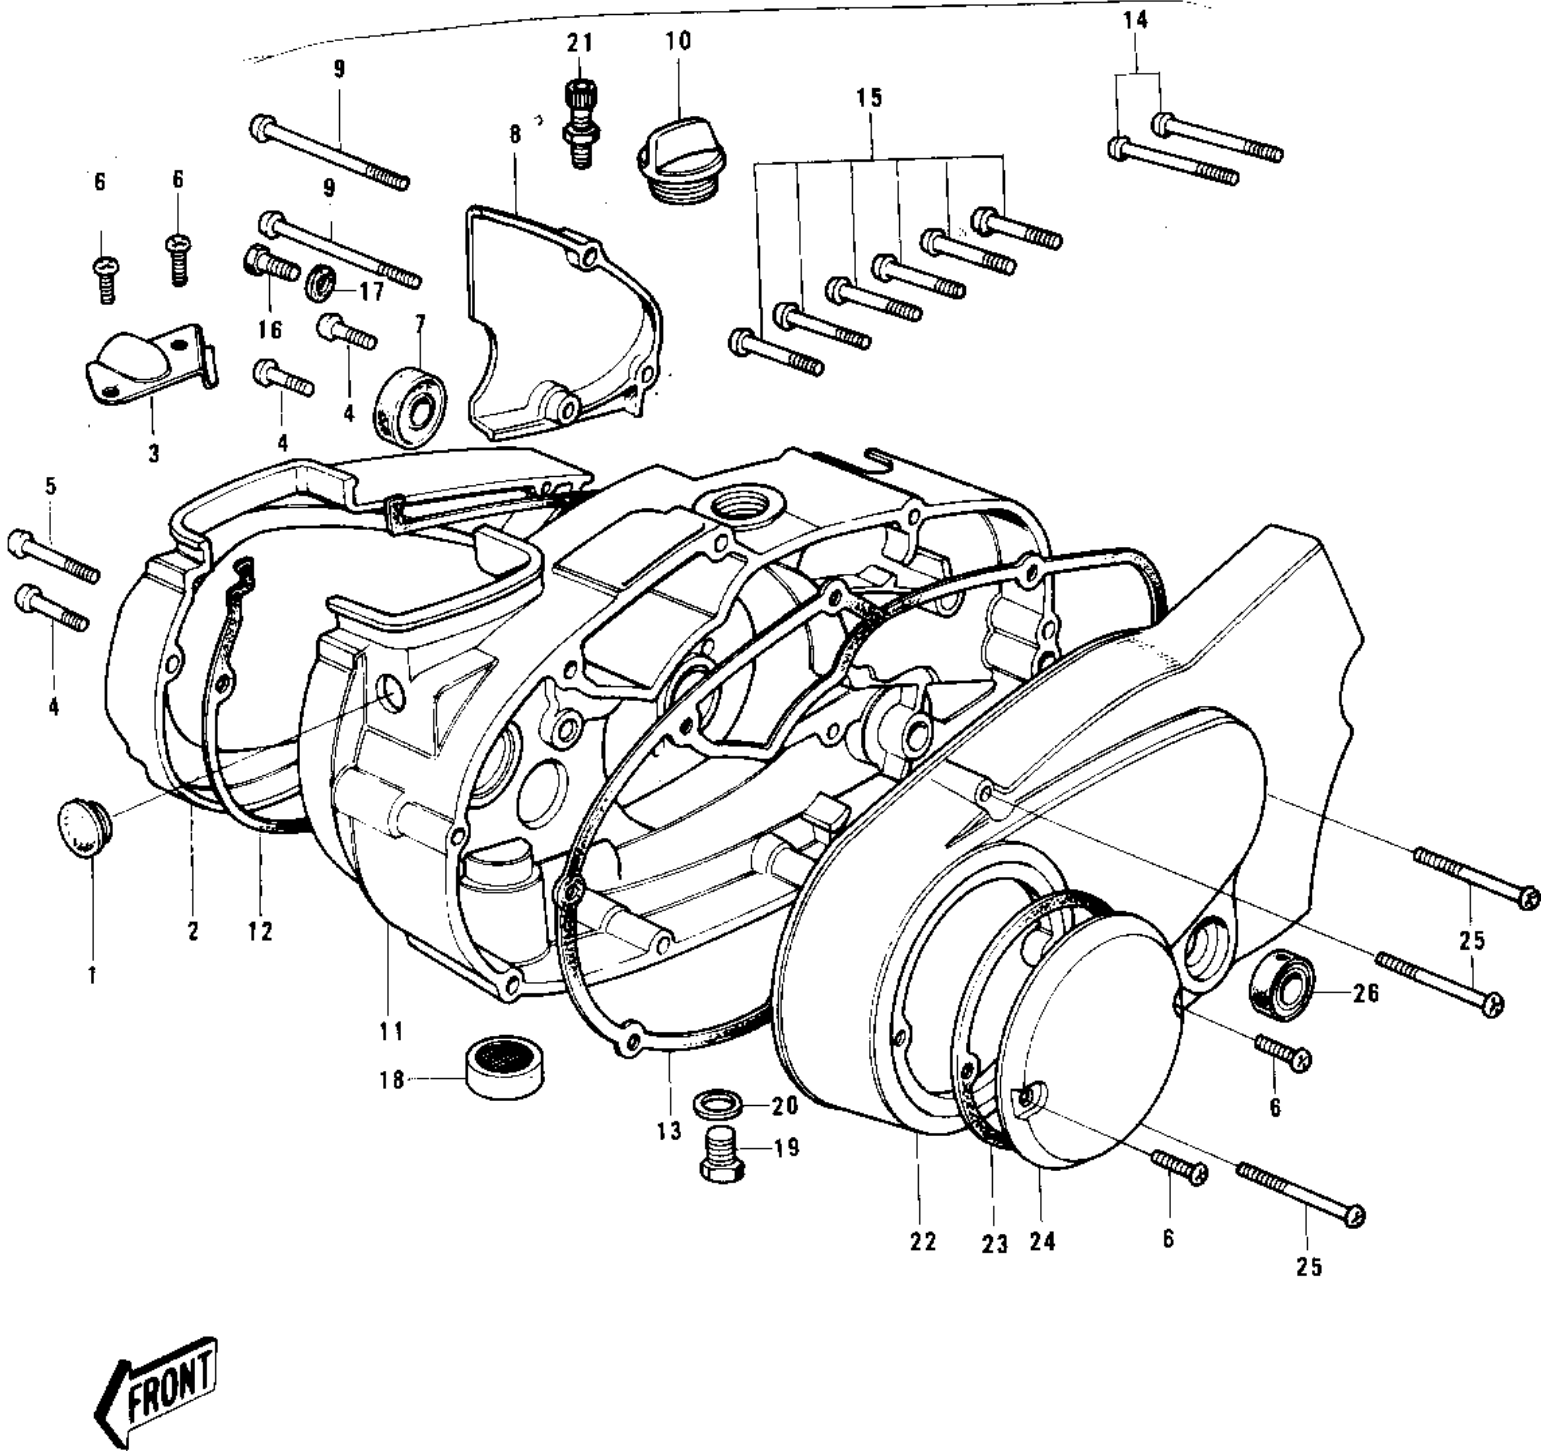

1971 G3SS-A PARTS DIAGRAM

ENGINE COVERS (74-75)

1971 G3SS-A PARTS LIST

ENGINE COVERS ('74-'75)

ITEM NAME	PART NUMBER	QUANTITY
CAP CARB MOUNT HOLE (Ref # 1)	14039-001	1
COVER,CARB BARREL (Ref # 2)	14030-1005	1
COVER,CLUTCH CABLE (Ref # 3)	14076-005	1
SCREW PAN HEAD 6X20 (Ref # 4)	220B0620	3
SCREW PAN HEAD 6X35 (Ref # 5)	220B0635	1
SCREW PAN HEAD 6X12 (Ref # 6)	220B0612	4
OIL SEAL TB14257 (Ref # 7)	653B142507	1
COVER,OIL PUMP,BUFF (Ref # 8)	14030-050-80	1
SCREW PAN HEAD 6X75 (Ref # 9)	220B0675	2
FILLER,OIL (Ref # 10)	16115-018	1
COVER,R.H,ENG,BARREL (Ref # 11)	14032-1017	1
GASKET,CARBURETOR COV (Ref # 12)	11060-1201	1
GASKET,CLUTCH COVER (Ref # 13)	11060-1198	1
SCREW PAN HEAD 6X45 (Ref # 14)	220B0645	2
SCREW PAN HEAD 6X30 (Ref # 15)	220B0630	6
BOLT,HEX HEAD,6X14 (Ref # 16)	92001-121	1
WASHER OIL PUMP BANJO (Ref # 17)	92022-077	1
DRAIN,FUEL (Ref # 18)	16116-006	1
PLUG OIL DRAIN (Ref # 19)	92067-001	1
GASKET CHECK VALVE (Ref # 20)	92065-058	1
ADJUSTER,CABLE (Ref # 21)	16002-012	1
COVER,GENERATOR (Ref # 22)	14031-1034	1
GASKET BREAKER COVER (Ref # 23)	14050-002	1
COVER-BRK POINT,CR (Ref # 24)	14027-007-79	1
SCREW PAN HEAD 6X40 (Ref # 25)	220B0640	3
SEAL-OIL (Ref # 26)	92049-1249	1