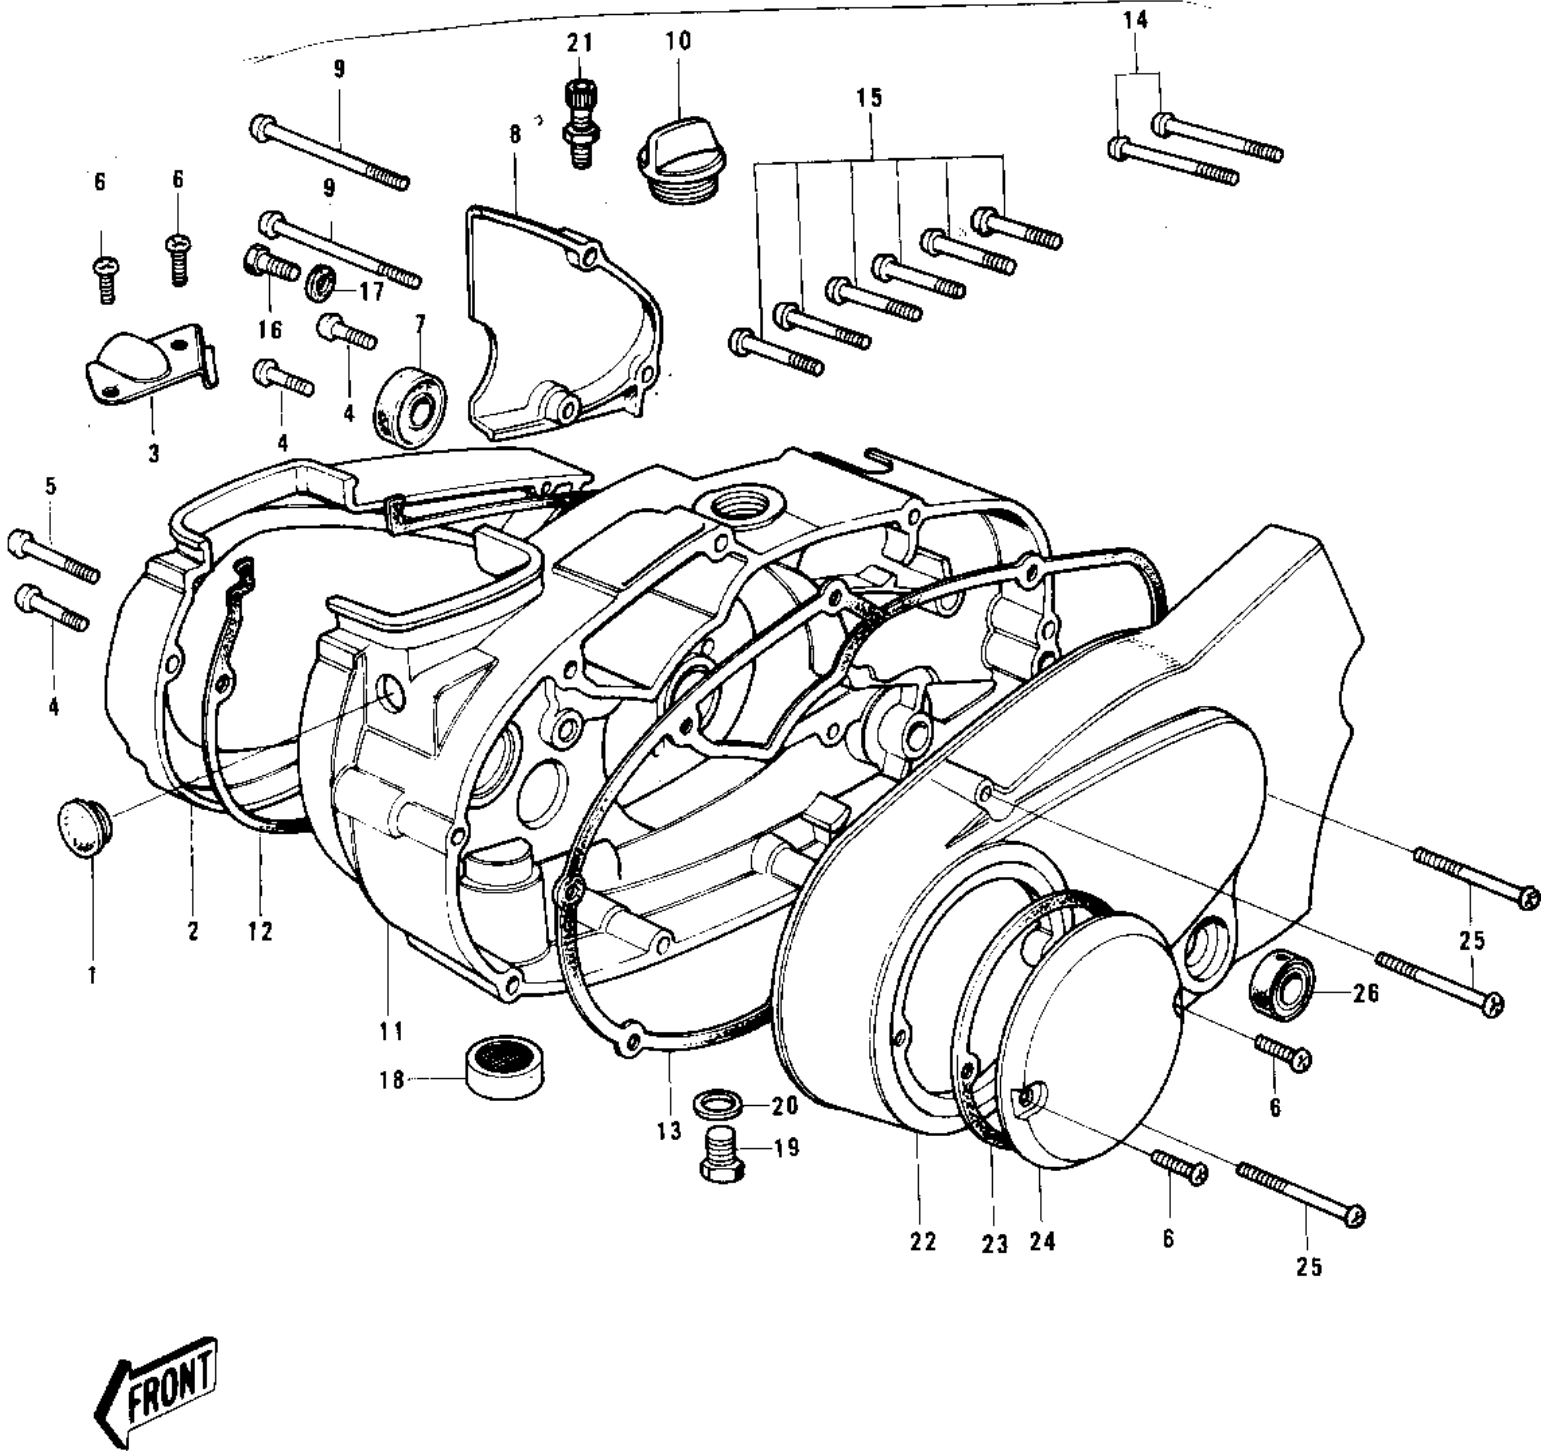

# 1971 G3SS-A PARTS DIAGRAM

ENGINE COVERS (74-75)

## ENGINE COVERS ('74-'75)

ITEM NAME	PART NUMBER	QUANTITY
CAP CARB MOUNT HOLE (Ref # 1)	14039-001	1
COVER,CARB BARREL (Ref # 2)	14030-1005	1
COVER,CLUTCH CABLE (Ref # 3)	14076-005	1
SCREW PAN HEAD 6X20 (Ref # 4)	220B0620	3
SCREW PAN HEAD 6X35 (Ref # 5)	220B0635	1
SCREW PAN HEAD 6X12 (Ref # 6)	220B0612	4
OIL SEAL TB14257 (Ref # 7)	653B142507	1
COVER,OIL PUMP,BUFF (Ref # 8)	14030-050-80	1
SCREW PAN HEAD 6X75 (Ref # 9)	220B0675	2
FILLER,OIL (Ref # 10)	16115-018	1
COVER,R.H,ENG,BARREL (Ref # 11)	14032-1017	1
GASKET,CARBURETOR COV (Ref # 12)	11060-1201	1
GASKET,CLUTCH COVER (Ref # 13)	11060-1198	1
SCREW PAN HEAD 6X45 (Ref # 14)	220B0645	2
SCREW PAN HEAD 6X30 (Ref # 15)	220B0630	6
BOLT,HEX HEAD,6X14 (Ref # 16)	92001-121	1
WASHER OIL PUMP BANJO (Ref # 17)	92022-077	1
DRAIN,FUEL (Ref # 18)	16116-006	1
PLUG OIL DRAIN (Ref # 19)	92067-001	1
GASKET CHECK VALVE (Ref # 20)	92065-058	1
ADJUSTER,CABLE (Ref # 21)	16002-012	1
COVER,GENERATOR (Ref # 22)	14031-1034	1
GASKET BREAKER COVER (Ref # 23)	14050-002	1
COVER-BRK POINT,CR (Ref # 24)	14027-007-79	1
SCREW PAN HEAD 6X40 (Ref # 25)	220B0640	3
SEAL-OIL (Ref # 26)	92049-1249	1