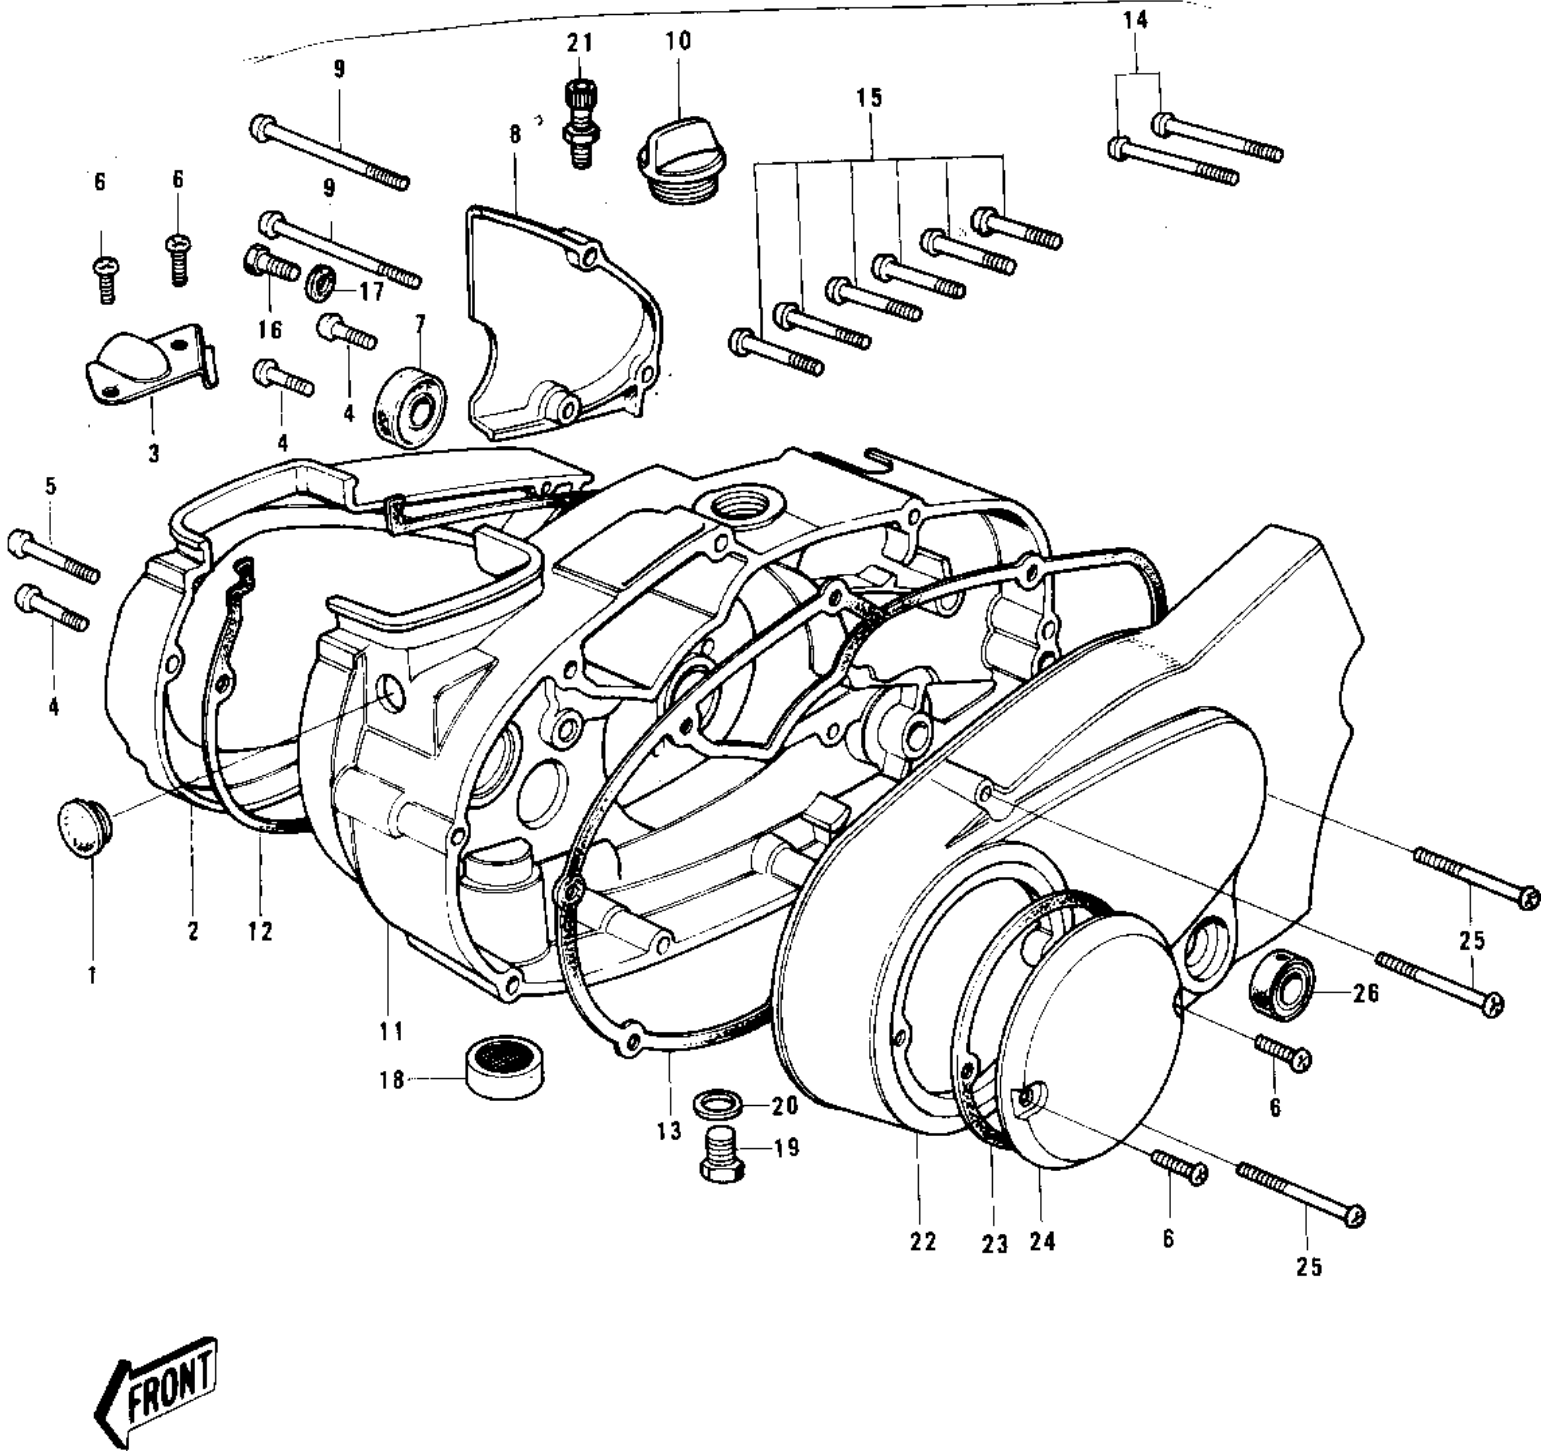

1972 G3SS-B PARTS DIAGRAM

ENGINE COVERS (74-75)

1972 G3SS-B PARTS LIST

ENGINE COVERS ('74-'75)

ITEM NAME	PART NUMBER	QUANTITY
CAP CARB MOUNT HOLE (Ref # 1)	14039-001	1
COVER,CARB BARREL (Ref # 2)	14030-1005	1
COVER,CLUTCH CABLE (Ref # 3)	14076-005	1
SCREW PAN HEAD 6X20 (Ref # 4)	220B0620	3
SCREW PAN HEAD 6X35 (Ref # 5)	220B0635	1
SCREW PAN HEAD 6X12 (Ref # 6)	220B0612	4
OIL SEAL TB14257 (Ref # 7)	653B142507	1
COVER,OIL PUMP,BUFF (Ref # 8)	14030-050-80	1
SCREW PAN HEAD 6X75 (Ref # 9)	220B0675	2
FILLER,OIL (Ref # 10)	16115-018	1
COVER,R.H,ENG,BARREL (Ref # 11)	14032-1017	1
GASKET,CARBURETOR COV (Ref # 12)	11060-1201	1
GASKET,CLUTCH COVER (Ref # 13)	11060-1198	1
SCREW PAN HEAD 6X45 (Ref # 14)	220B0645	2
SCREW PAN HEAD 6X30 (Ref # 15)	220B0630	6
BOLT,HEX HEAD,6X14 (Ref # 16)	92001-121	1
WASHER OIL PUMP BANJO (Ref # 17)	92022-077	1
DRAIN,FUEL (Ref # 18)	16116-006	1
PLUG OIL DRAIN (Ref # 19)	92067-001	1
GASKET CHECK VALVE (Ref # 20)	92065-058	1
ADJUSTER,CABLE (Ref # 21)	16002-012	1
COVER,GENERATOR (Ref # 22)	14031-1034	1
GASKET BREAKER COVER (Ref # 23)	14050-002	1
COVER-BRK POINT,CR (Ref # 24)	14027-007-79	1
SCREW PAN HEAD 6X40 (Ref # 25)	220B0640	3
SEAL-OIL (Ref # 26)	92049-1249	1