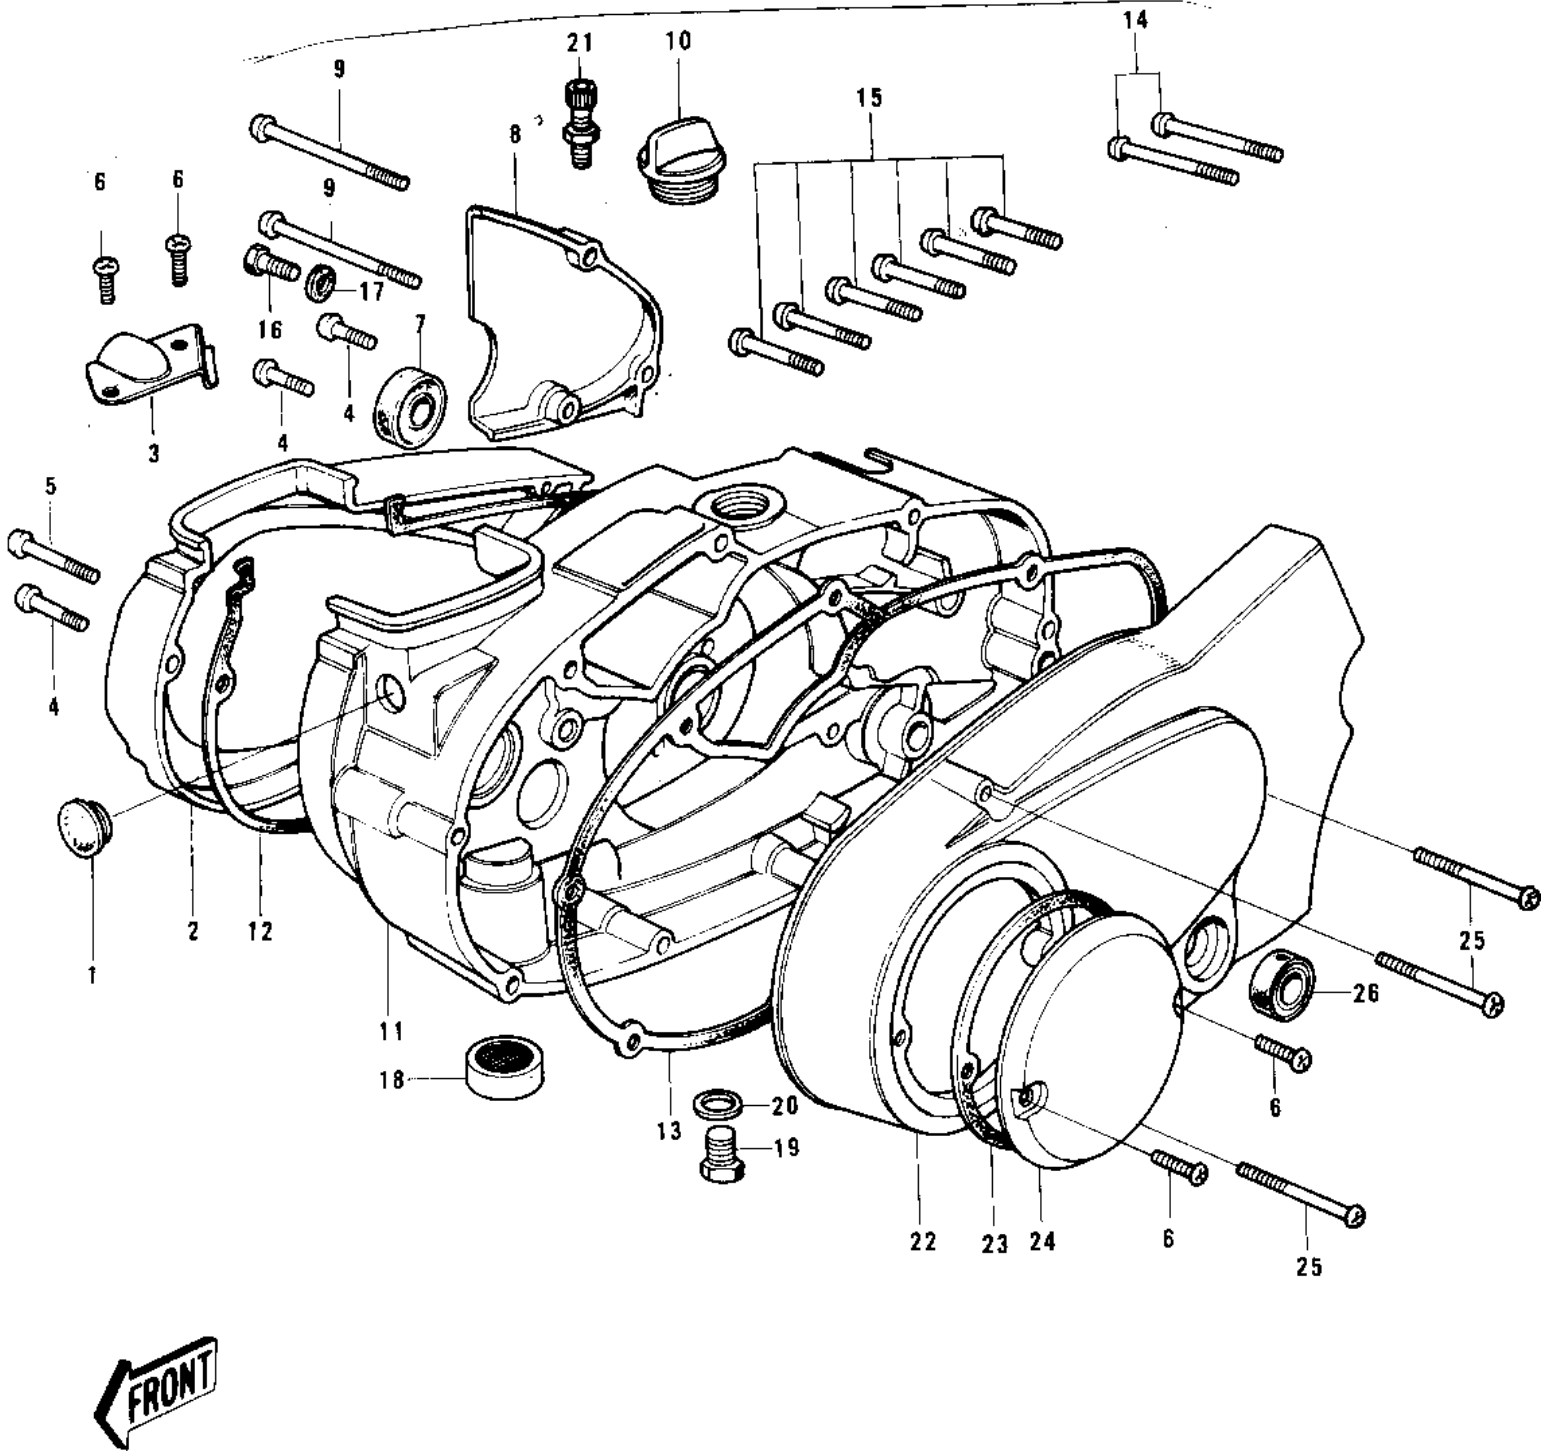

1973 G3SS-C PARTS DIAGRAM

ENGINE COVERS (74-75)

1973 G3SS-C PARTS LIST

ENGINE COVERS ('74-'75)

ITEM NAME	PART NUMBER	QUANTITY
CAP CARB MOUNT HOLE (Ref # 1)	14039-001	1
COVER,CARB BARREL (Ref # 2)	14030-1005	1
COVER,CLUTCH CABLE (Ref # 3)	14076-005	1
SCREW PAN HEAD 6X20 (Ref # 4)	220B0620	3
SCREW PAN HEAD 6X35 (Ref # 5)	220B0635	1
SCREW PAN HEAD 6X12 (Ref # 6)	220B0612	4
OIL SEAL TB14257 (Ref # 7)	653B142507	1
COVER,OIL PUMP,BUFF (Ref # 8)	14030-050-80	1
SCREW PAN HEAD 6X75 (Ref # 9)	220B0675	2
FILLER,OIL (Ref # 10)	16115-018	1
COVER,R.H,ENG,BARREL (Ref # 11)	14032-1017	1
GASKET,CARBURETOR COV (Ref # 12)	11060-1201	1
GASKET,CLUTCH COVER (Ref # 13)	11060-1198	1
SCREW PAN HEAD 6X45 (Ref # 14)	220B0645	2
SCREW PAN HEAD 6X30 (Ref # 15)	220B0630	6
BOLT,HEX HEAD,6X14 (Ref # 16)	92001-121	1
WASHER OIL PUMP BANJO (Ref # 17)	92022-077	1
DRAIN,FUEL (Ref # 18)	16116-006	1
PLUG OIL DRAIN (Ref # 19)	92067-001	1
GASKET CHECK VALVE (Ref # 20)	92065-058	1
ADJUSTER,CABLE (Ref # 21)	16002-012	1
COVER,GENERATOR (Ref # 22)	14031-1034	1
GASKET BREAKER COVER (Ref # 23)	14050-002	1
COVER-BRK POINT,CR (Ref # 24)	14027-007-79	1
SCREW PAN HEAD 6X40 (Ref # 25)	220B0640	3
SEAL-OIL (Ref # 26)	92049-1249	1