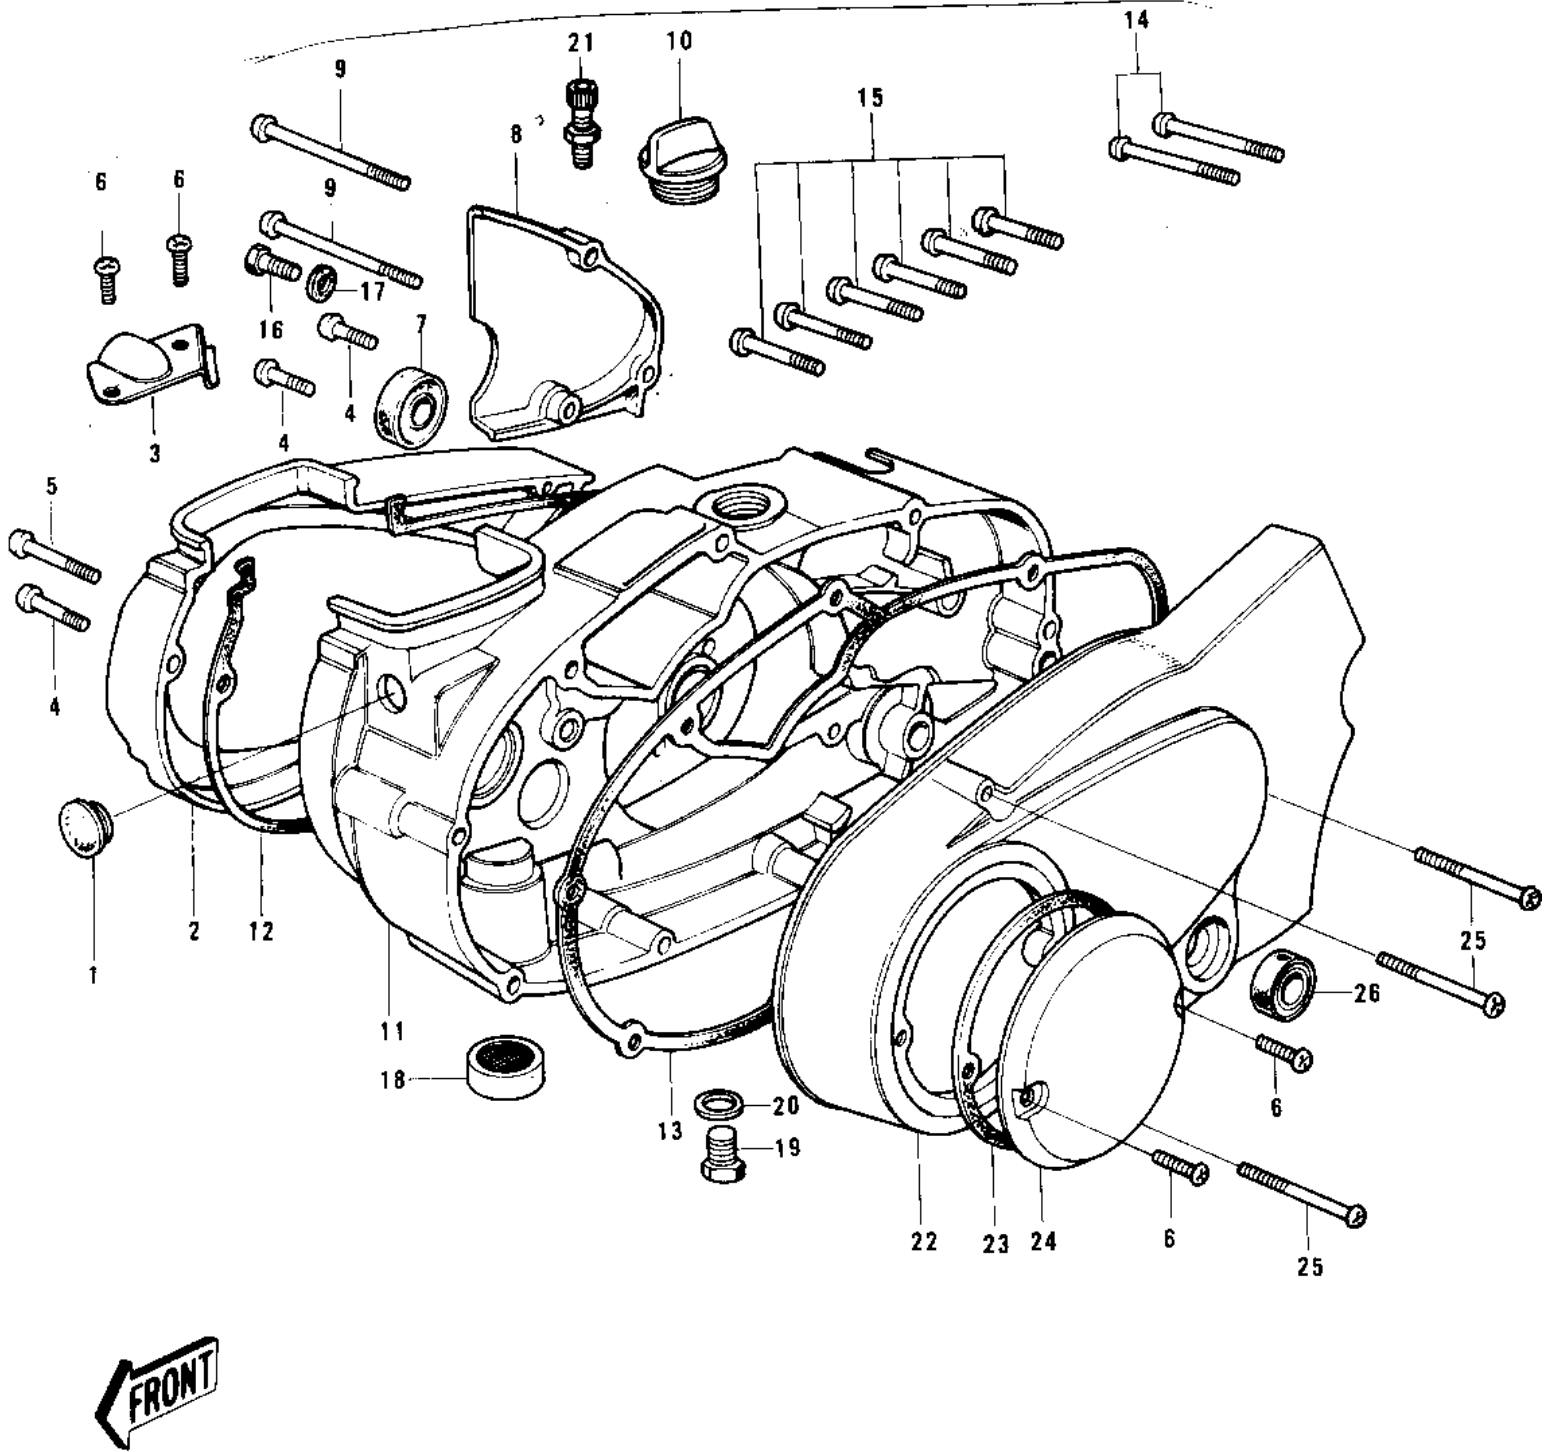

1974 G3SS-D PARTS DIAGRAM

ENGINE COVERS (74-75)

1974 G3SS-D PARTS LIST

ENGINE COVERS ('74-'75)

ITEM NAME	PART NUMBER	QUANTITY
CAP CARB MOUNT HOLE (Ref # 1)	14039-001	1
COVER,CARB BARREL (Ref # 2)	14030-1005	1
COVER,CLUTCH CABLE (Ref # 3)	14076-005	1
SCREW PAN HEAD 6X20 (Ref # 4)	220B0620	3
SCREW PAN HEAD 6X35 (Ref # 5)	220B0635	1
SCREW PAN HEAD 6X12 (Ref # 6)	220B0612	4
OIL SEAL TB14257 (Ref # 7)	653B142507	1
COVER,OIL PUMP,BUFF (Ref # 8)	14030-050-80	1
SCREW PAN HEAD 6X75 (Ref # 9)	220B0675	2
FILLER,OIL (Ref # 10)	16115-018	1
COVER,R.H,ENG,BARREL (Ref # 11)	14032-1017	1
GASKET,CARBURETOR COV (Ref # 12)	11060-1201	1
GASKET,CLUTCH COVER (Ref # 13)	11060-1198	1
SCREW PAN HEAD 6X45 (Ref # 14)	220B0645	2
SCREW PAN HEAD 6X30 (Ref # 15)	220B0630	6
BOLT,HEX HEAD,6X14 (Ref # 16)	92001-121	1
WASHER OIL PUMP BANJO (Ref # 17)	92022-077	1
DRAIN,FUEL (Ref # 18)	16116-006	1
PLUG OIL DRAIN (Ref # 19)	92067-001	1
GASKET CHECK VALVE (Ref # 20)	92065-058	1
ADJUSTER,CABLE (Ref # 21)	16002-012	1
COVER,GENERATOR (Ref # 22)	14031-1034	1
GASKET BREAKER COVER (Ref # 23)	14050-002	1
COVER-BRK POINT,CR (Ref # 24)	14027-007-79	1
SCREW PAN HEAD 6X40 (Ref # 25)	220B0640	3
SEAL-OIL (Ref # 26)	92049-1249	1