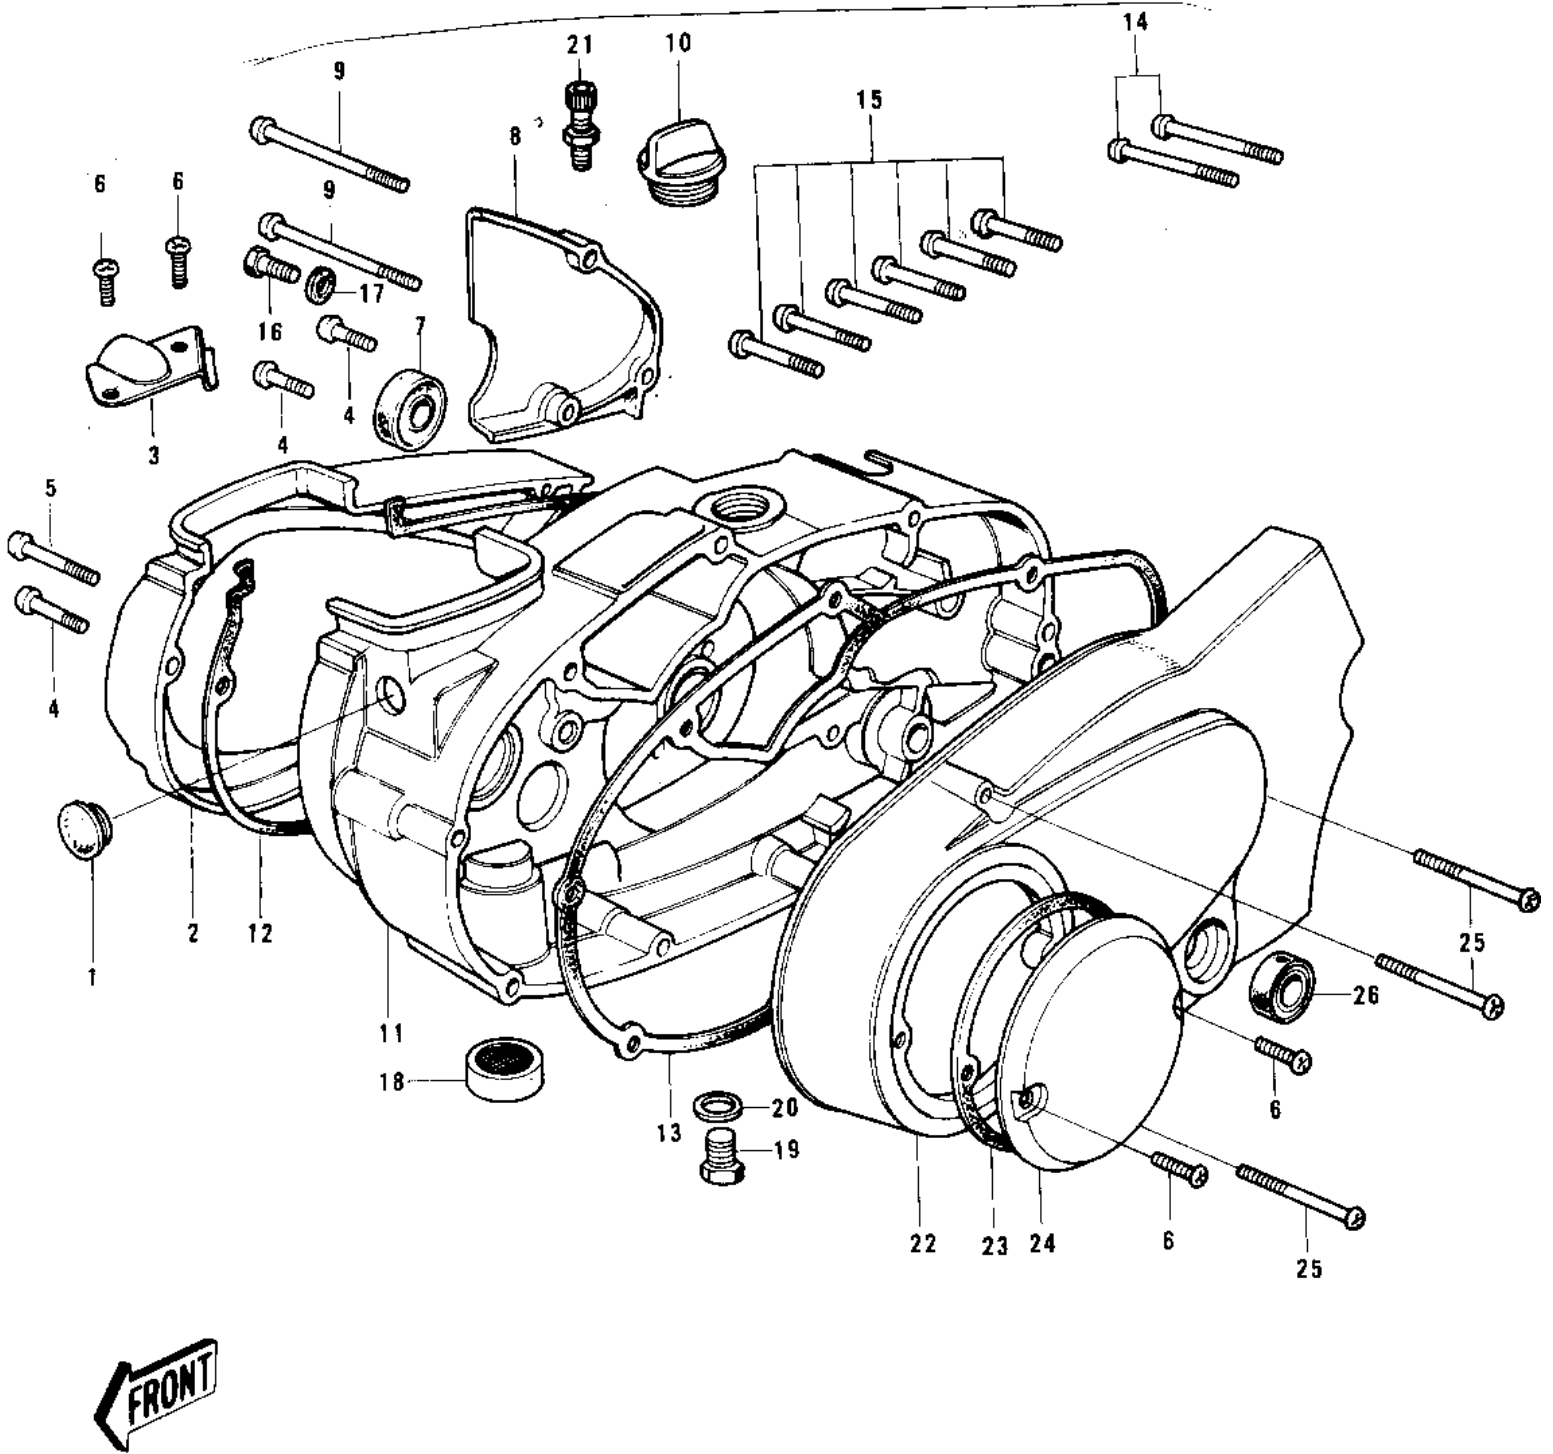

# 1970 G3SS PARTS DIAGRAM

ENGINE COVERS (74-75)

# 1970 G3SS PARTS LIST

## ENGINE COVERS ('74-'75)

ITEM NAME	PART NUMBER	QUANTITY
CAP CARB MOUNT HOLE (Ref # 1)	14039-001	1
COVER,CARB BARREL (Ref # 2)	14030-1005	1
COVER,CLUTCH CABLE (Ref # 3)	14076-005	1
SCREW PAN HEAD 6X20 (Ref # 4)	220B0620	3
SCREW PAN HEAD 6X35 (Ref # 5)	220B0635	1
SCREW PAN HEAD 6X12 (Ref # 6)	220B0612	4
OIL SEAL TB14257 (Ref # 7)	653B142507	1
COVER,OIL PUMP,BUFF (Ref # 8)	14030-050-80	1
SCREW PAN HEAD 6X75 (Ref # 9)	220B0675	2
FILLER,OIL (Ref # 10)	16115-018	1
COVER,R.H,ENG,BARREL (Ref # 11)	14032-1017	1
GASKET,CARBURETOR COV (Ref # 12)	11060-1201	1
GASKET,CLUTCH COVER (Ref # 13)	11060-1198	1
SCREW PAN HEAD 6X45 (Ref # 14)	220B0645	2
SCREW PAN HEAD 6X30 (Ref # 15)	220B0630	6
BOLT,HEX HEAD,6X14 (Ref # 16)	92001-121	1
WASHER OIL PUMP BANJO (Ref # 17)	92022-077	1
DRAIN,FUEL (Ref # 18)	16116-006	1
PLUG OIL DRAIN (Ref # 19)	92067-001	1
GASKET CHECK VALVE (Ref # 20)	92065-058	1
ADJUSTER,CABLE (Ref # 21)	16002-012	1
COVER,GENERATOR (Ref # 22)	14031-1034	1
GASKET BREAKER COVER (Ref # 23)	14050-002	1
COVER-BRK POINT,CR (Ref # 24)	14027-007-79	1
SCREW PAN HEAD 6X40 (Ref # 25)	220B0640	3
SEAL-OIL (Ref # 26)	92049-1249	1