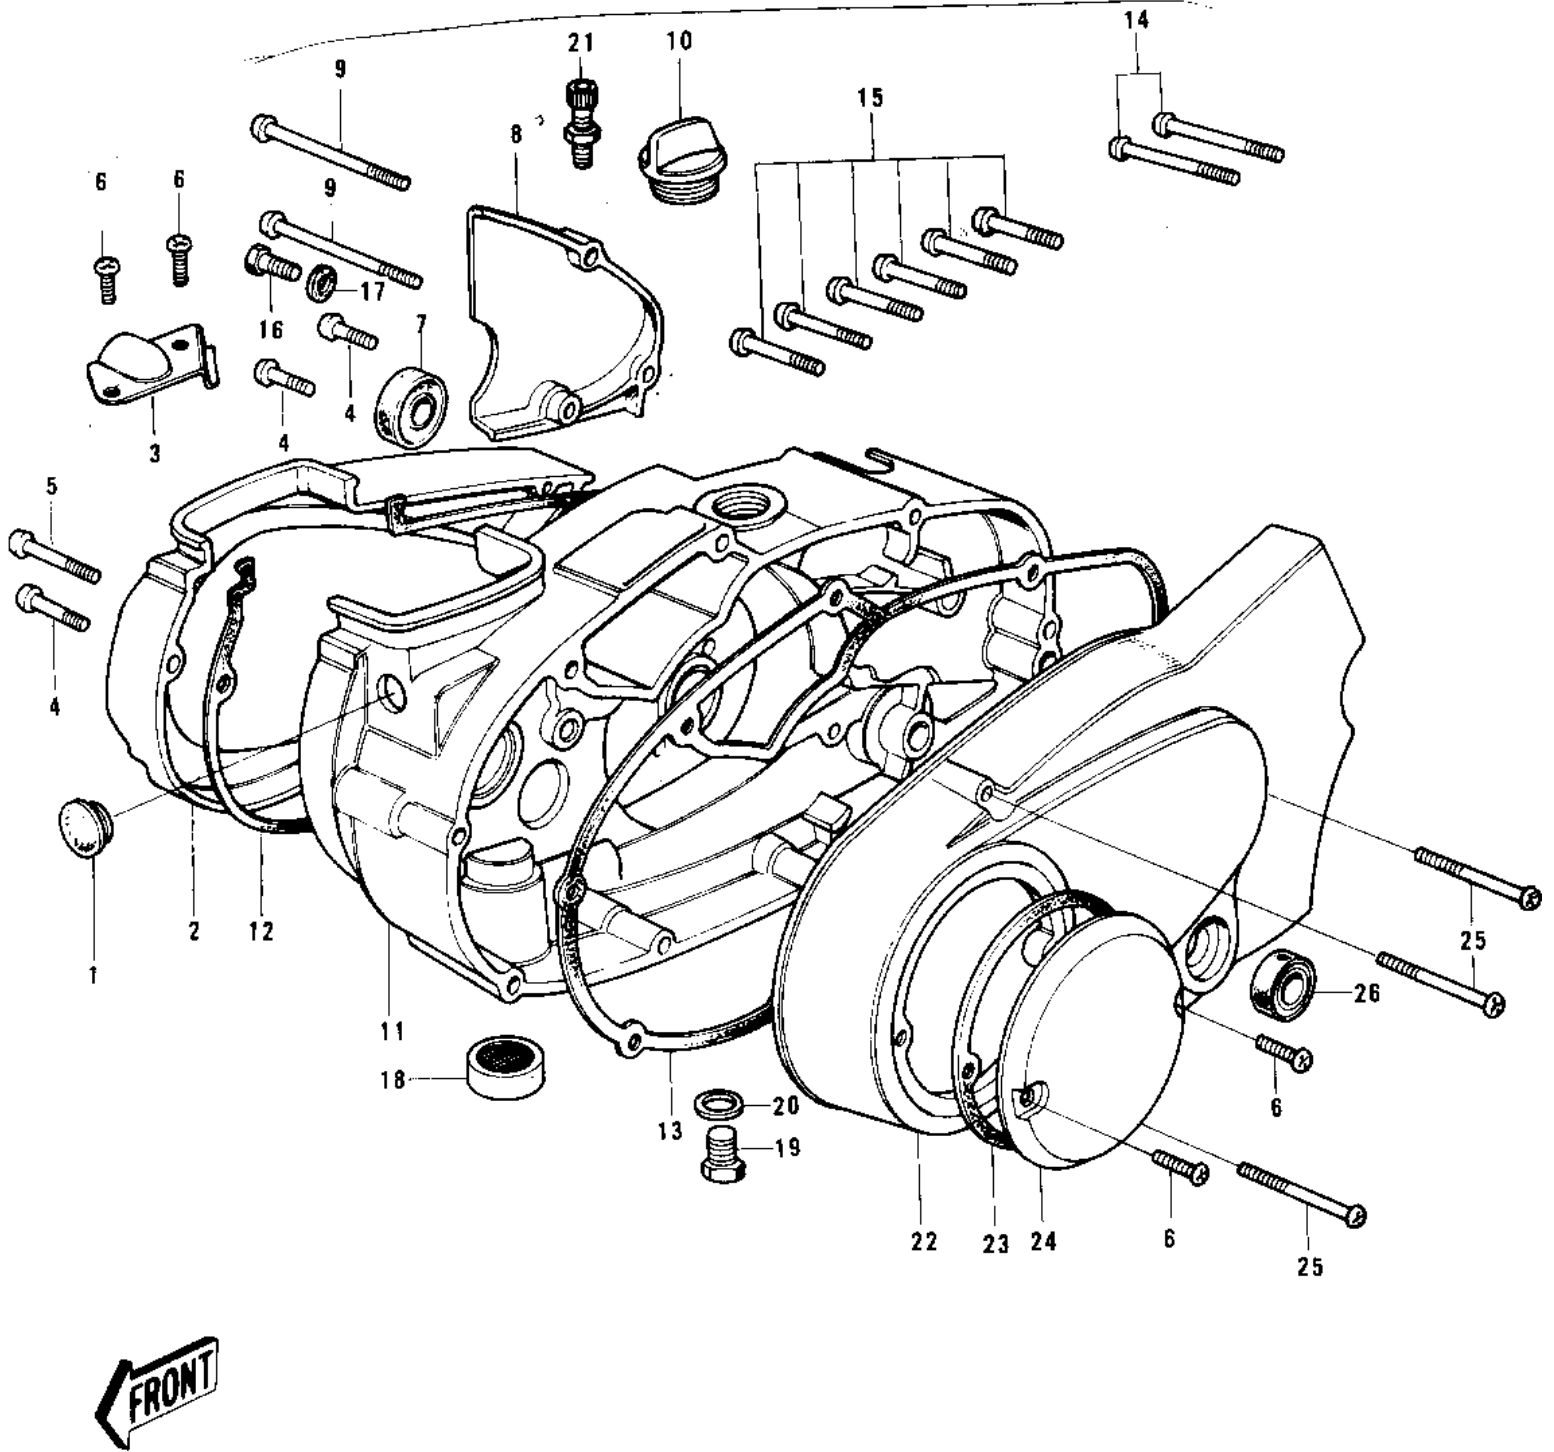

# 1970 Bushmaster PARTS DIAGRAM

ENGINE COVERS (74-75)

# 1970 Bushmaster PARTS LIST

## ENGINE COVERS ('74-'75)

ITEM NAME	PART NUMBER	QUANTITY
CAP CARB MOUNT HOLE (Ref # 1)	14039-001	1
COVER,CARB BARREL (Ref # 2)	14030-1005	1
COVER,CLUTCH CABLE (Ref # 3)	14076-005	1
SCREW PAN HEAD 6X20 (Ref # 4)	220B0620	3
SCREW PAN HEAD 6X35 (Ref # 5)	220B0635	1
SCREW PAN HEAD 6X12 (Ref # 6)	220B0612	4
OIL SEAL TB14257 (Ref # 7)	653B142507	1
COVER,OIL PUMP,BUFF (Ref # 8)	14030-050-80	1
SCREW PAN HEAD 6X75 (Ref # 9)	220B0675	2
FILLER,OIL (Ref # 10)	16115-018	1
COVER,R.H,ENG,BARREL (Ref # 11)	14032-1017	1
GASKET,CARBURETOR COV (Ref # 12)	11060-1201	1
GASKET,CLUTCH COVER (Ref # 13)	11060-1198	1
SCREW PAN HEAD 6X45 (Ref # 14)	220B0645	2
SCREW PAN HEAD 6X30 (Ref # 15)	220B0630	6
BOLT,HEX HEAD,6X14 (Ref # 16)	92001-121	1
WASHER OIL PUMP BANJO (Ref # 17)	92022-077	1
DRAIN,FUEL (Ref # 18)	16116-006	1
PLUG OIL DRAIN (Ref # 19)	92067-001	1
GASKET CHECK VALVE (Ref # 20)	92065-058	1
ADJUSTER,CABLE (Ref # 21)	16002-012	1
COVER,GENERATOR (Ref # 22)	14031-1034	1
GASKET BREAKER COVER (Ref # 23)	14050-002	1
COVER-BRK POINT,CR (Ref # 24)	14027-007-79	1
SCREW PAN HEAD 6X40 (Ref # 25)	220B0640	3
SEAL-OIL (Ref # 26)	92049-1249	1