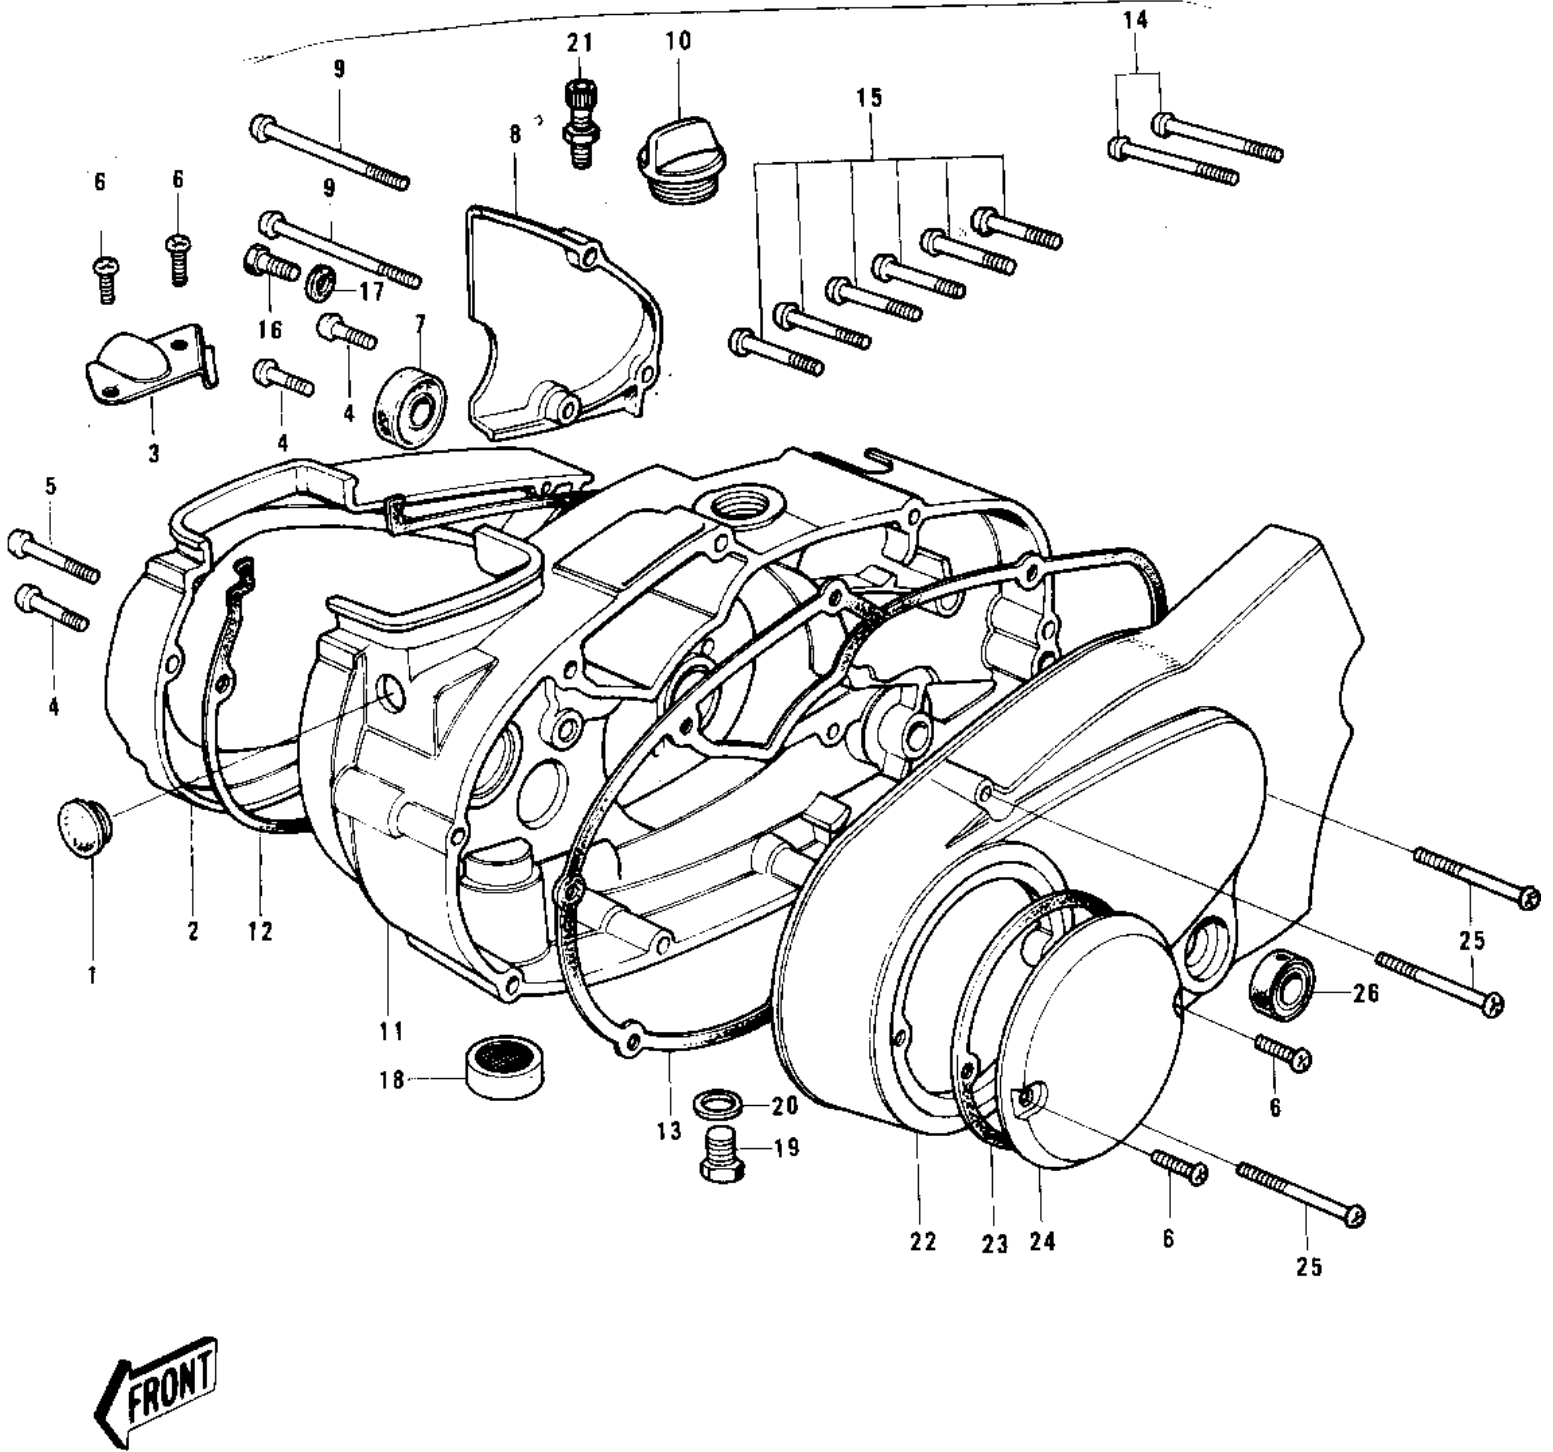

1969 Bushmaster PARTS DIAGRAM

ENGINE COVERS (74-75)

1969 Bushmaster PARTS LIST

ENGINE COVERS (74-75)

ITEM NAME	PART NUMBER	QUANTITY
CAP CARB MOUNT HOLE (Ref # 1)	14039-001	1
COVER,CARB BARREL (Ref # 2)	14030-1005	1
COVER,CLUTCH CABLE (Ref # 3)	14076-005	1
SCREW PAN HEAD 6X20 (Ref # 4)	220B0620	3
SCREW PAN HEAD 6X35 (Ref # 5)	220B0635	1
SCREW PAN HEAD 6X12 (Ref # 6)	220B0612	4
OIL SEAL TB14257 (Ref # 7)	653B142507	1
COVER,OIL PUMP,BUFF (Ref # 8)	14030-050-80	1
SCREW PAN HEAD 6X75 (Ref # 9)	220B0675	2
FILLER,OIL (Ref # 10)	16115-018	1
COVER,R.H,ENG,BARREL (Ref # 11)	14032-1017	1
GASKET,CARBURETOR COV (Ref # 12)	11060-1201	1
GASKET,CLUTCH COVER (Ref # 13)	11060-1198	1
SCREW PAN HEAD 6X45 (Ref # 14)	220B0645	2
SCREW PAN HEAD 6X30 (Ref # 15)	220B0630	6
BOLT,HEX HEAD,6X14 (Ref # 16)	92001-121	1
WASHER OIL PUMP BANJO (Ref # 17)	92022-077	1
DRAIN,FUEL (Ref # 18)	16116-006	1
PLUG OIL DRAIN (Ref # 19)	92067-001	1
GASKET CHECK VALVE (Ref # 20)	92065-058	1
ADJUSTER,CABLE (Ref # 21)	16002-012	1
COVER,GENERATOR (Ref # 22)	14031-1034	1
GASKET BREAKER COVER (Ref # 23)	14050-002	1
COVER-BRK POINT,CR (Ref # 24)	14027-007-79	1
SCREW PAN HEAD 6X40 (Ref # 25)	220B0640	3
SEAL-OIL (Ref # 26)	92049-1249	1