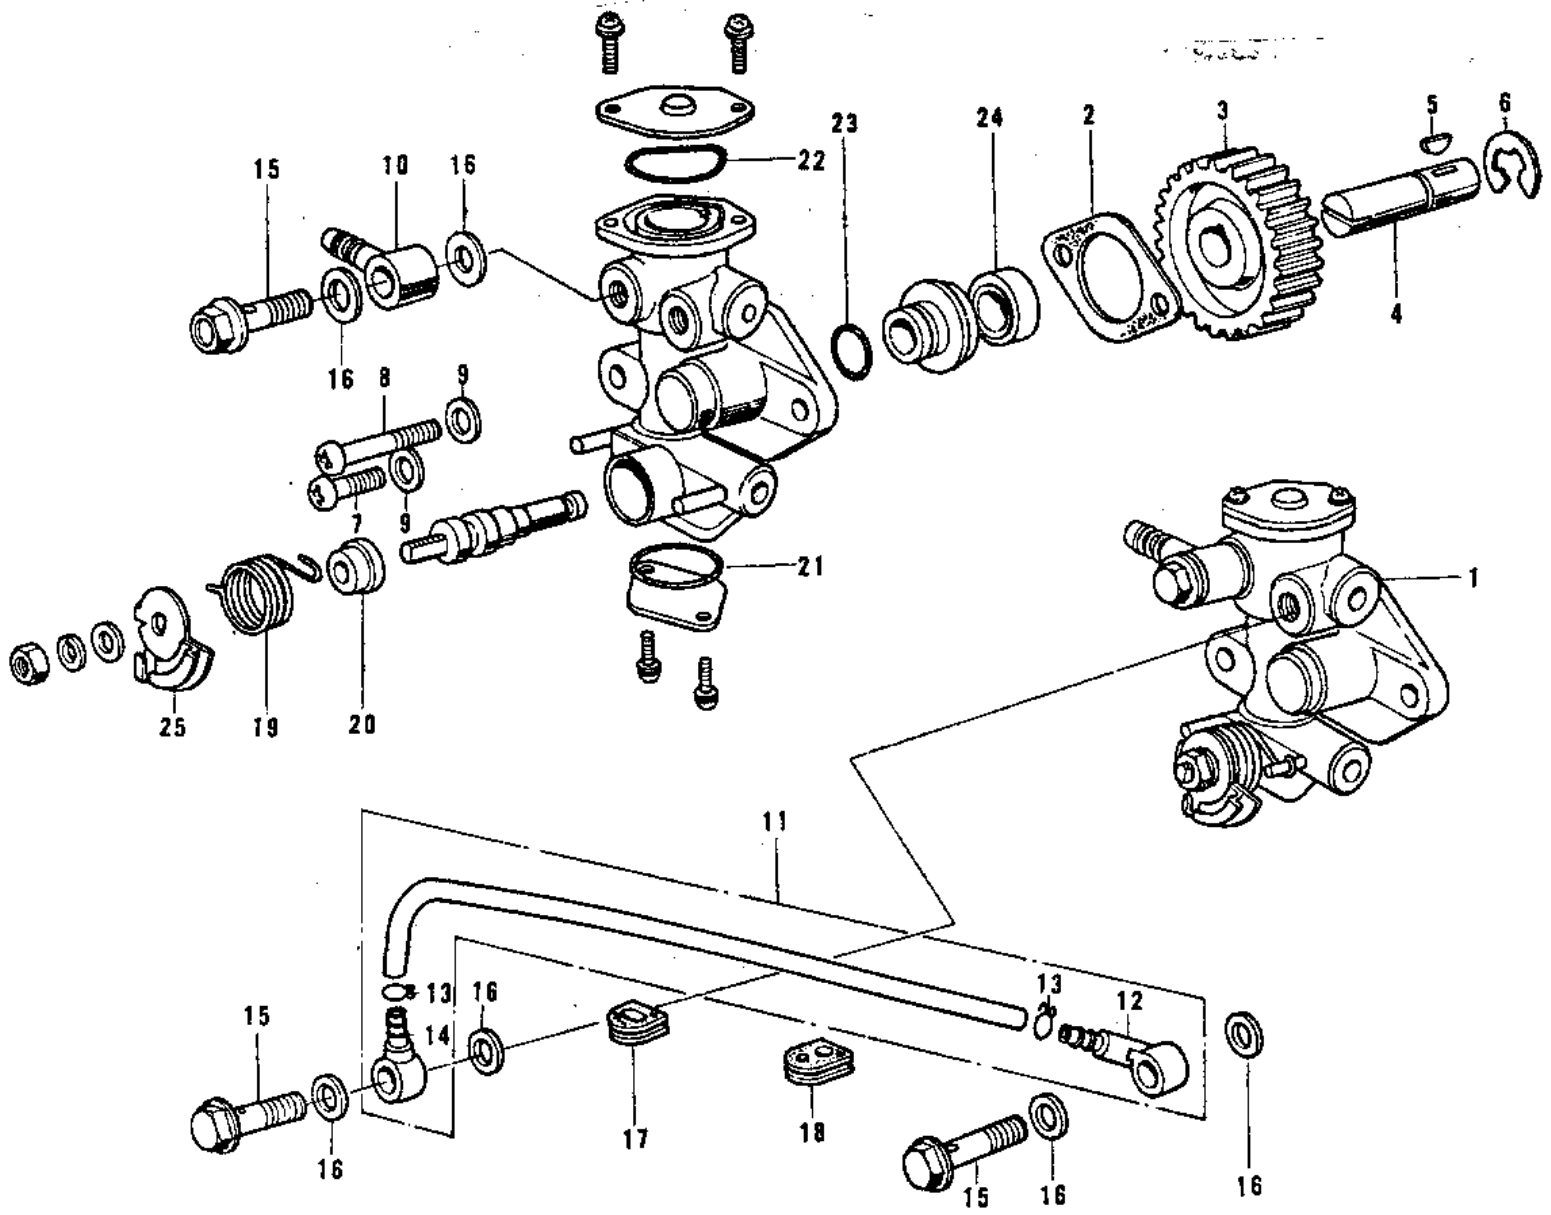

# 1974 G3SS-D PARTS DIAGRAM

OIL PUMP (74-75)

# 1974 G3SS-D PARTS LIST

## OIL PUMP (74-75)

ITEM NAME	PART NUMBER	QUANTITY
PUMP ASSY, OIL (Ref # 1)	16082-067	1
GASKET,OIL PUMP (Ref # 2)	11060-1160	1
GEAR OIL PUMP (Ref # 3)	16085-004	1
SHAFT OIL PUMP (Ref # 4)	16086-001	1
WOODRUFF KEY (Ref # 5)	510A3100	1
CIRCLIP 9MM (Ref # 6)	482K9000	1
SCREW-PAN-CROS (Ref # 7)	220B0514	1
SCREW PAN CROSS,5X28 (Ref # 8)	220B0528	1
WASHER OIL PUMP (Ref # 9)	92022-037	2
CONNECTOR BANJO (Ref # 10)	92061-009	1
PIPE,OIL (Ref # 11)	16134-021	1
VALVE,CHECK (Ref # 12)	16128-009	1
CLAMP,OIL PIPE (Ref # 13)	92036-022	2
CONNECTOR,OIL PIPE (Ref # 14)	92061-018	1
BOLT-BANJO,6MM (Ref # 15)	92060-013	3
WASHER OIL PUMP BANJO (Ref # 16)	92022-077	6
GROMMET WIRING HARN (Ref # 17)	21017-002	1
GROMMET,OIL PIPE (Ref # 18)	92071-067	1
SPRING,OIL PUMP LEVER (Ref # 19)	16093-006	1
SEAL-OIL,CAMSHAFT,"X" (Ref # 20)	92049-1294	1
"O" RING,LOWER CAP (Ref # 21)	16090-003	1
"O" RING,UPPER CAP (Ref # 22)	16088-002	1
"O" RING,OIL PUMP SHT (Ref # 23)	16090-002	1
OIL SEAL OIL PUMP SHT (Ref # 24)	16091-001	1
LEVER,OIL PUMP CABLE (Ref # 25)	16096-012	1