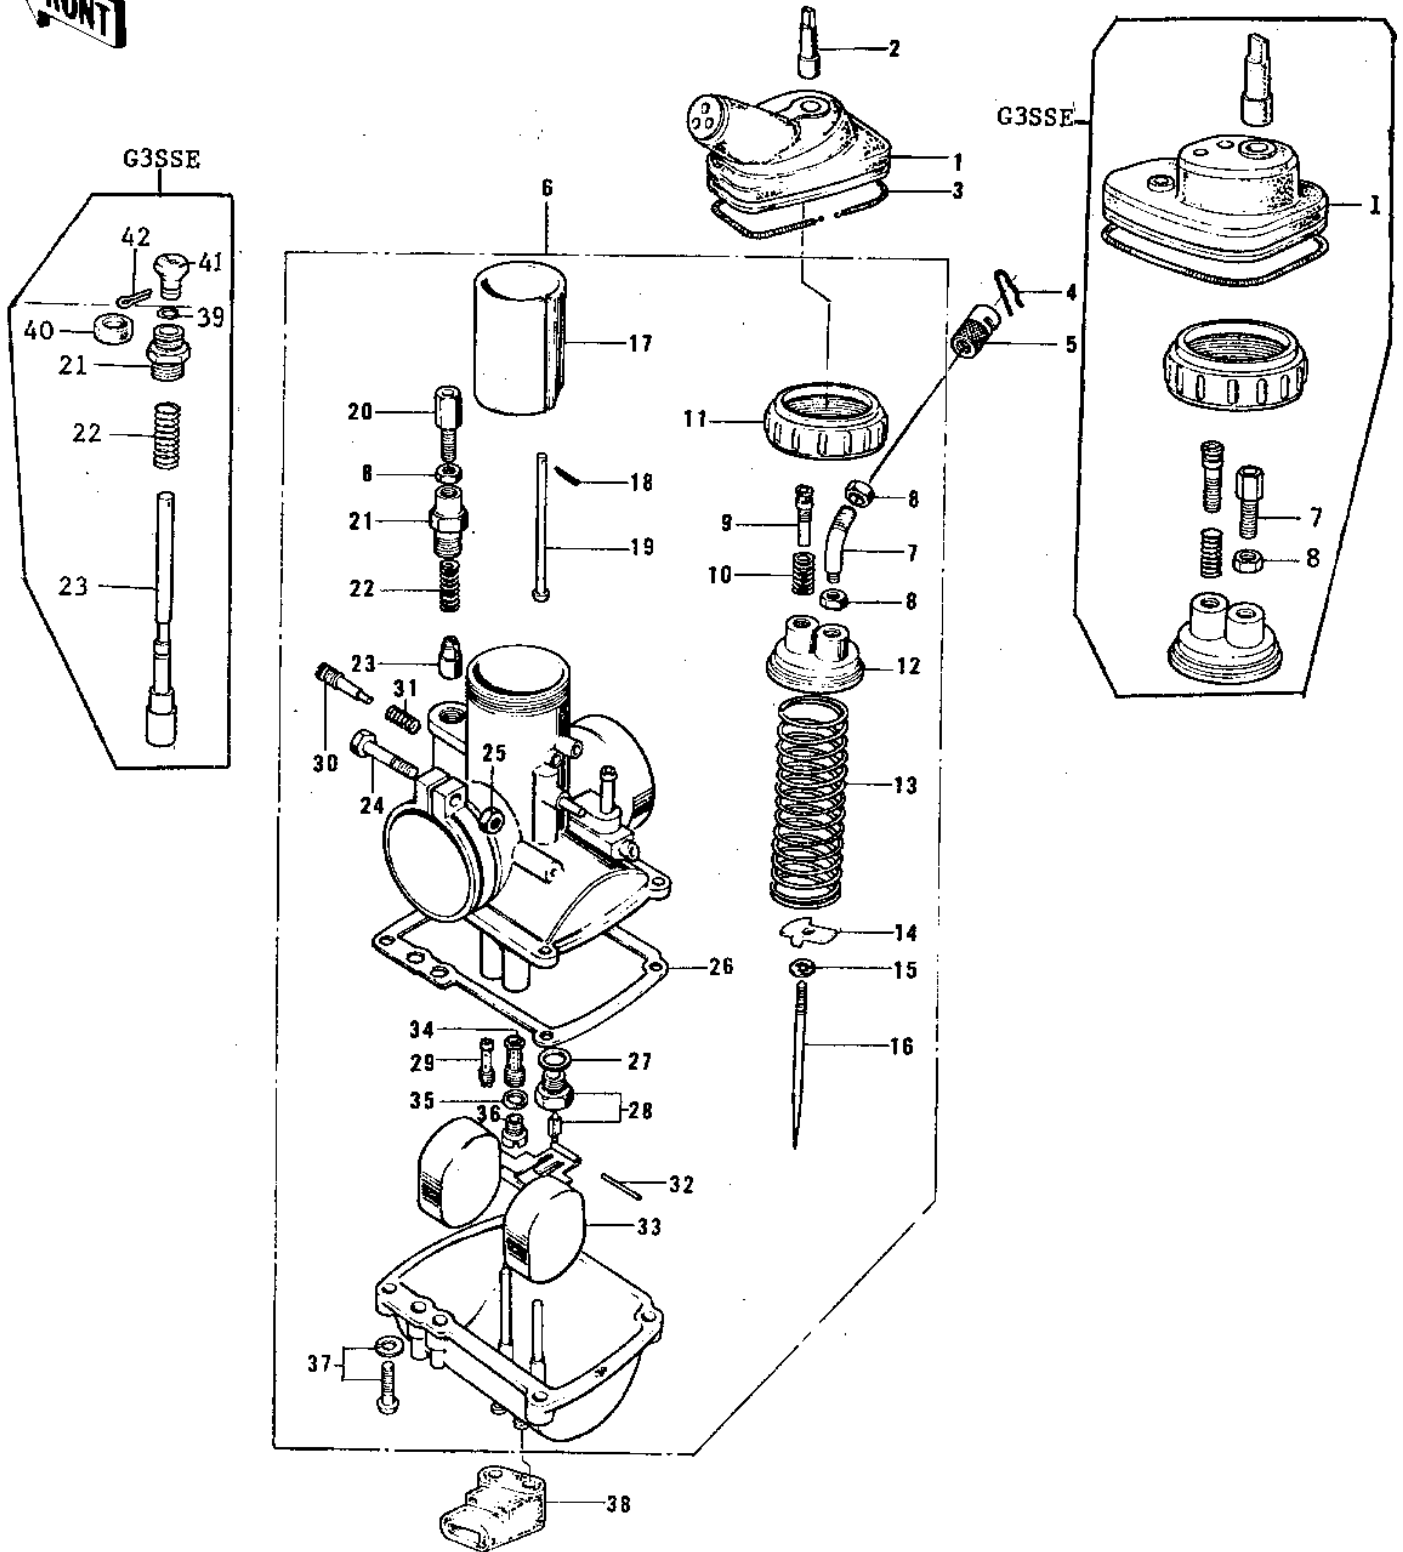

1974 G3SS-D PARTS DIAGRAM

CARBURETOR ('74-'75)