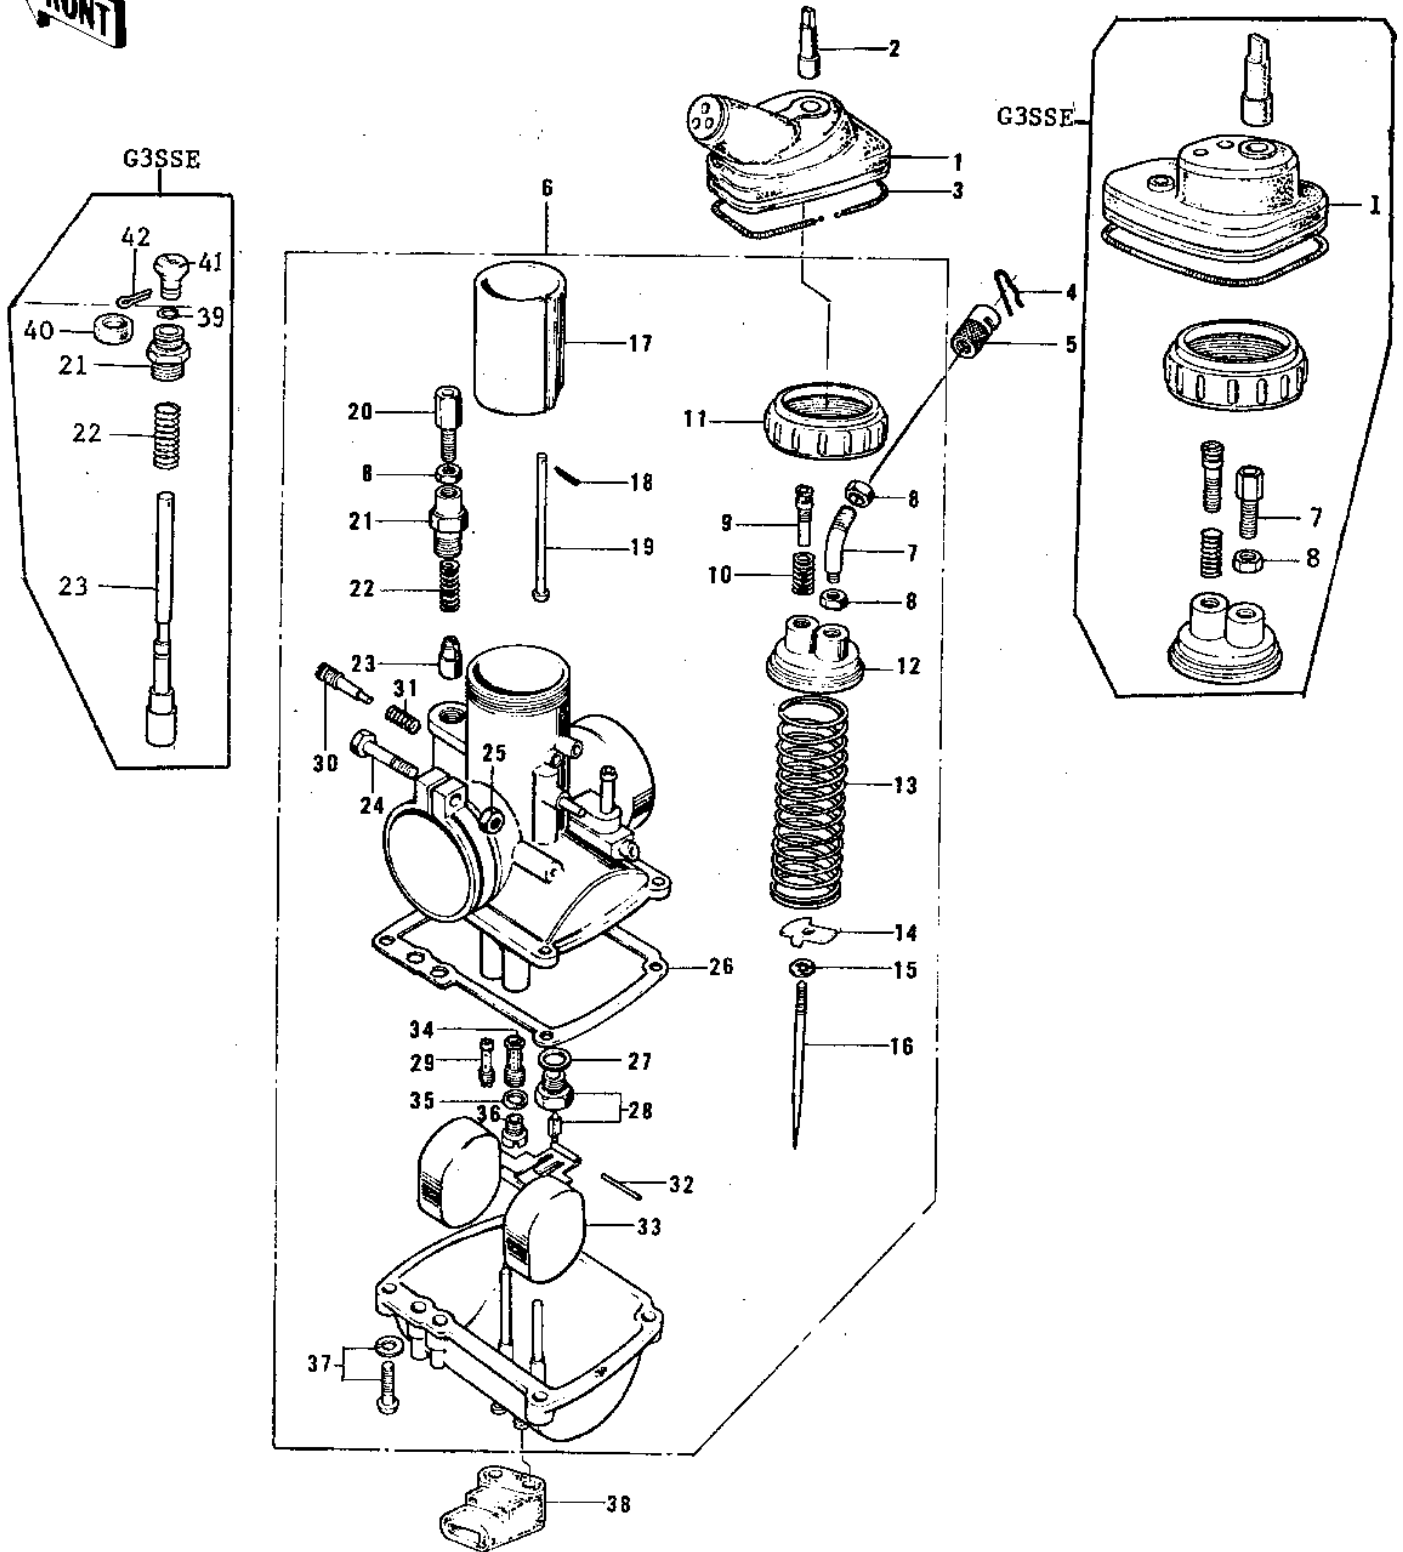

1969 G3SS PARTS DIAGRAM

CARBURETOR ('74-'75)