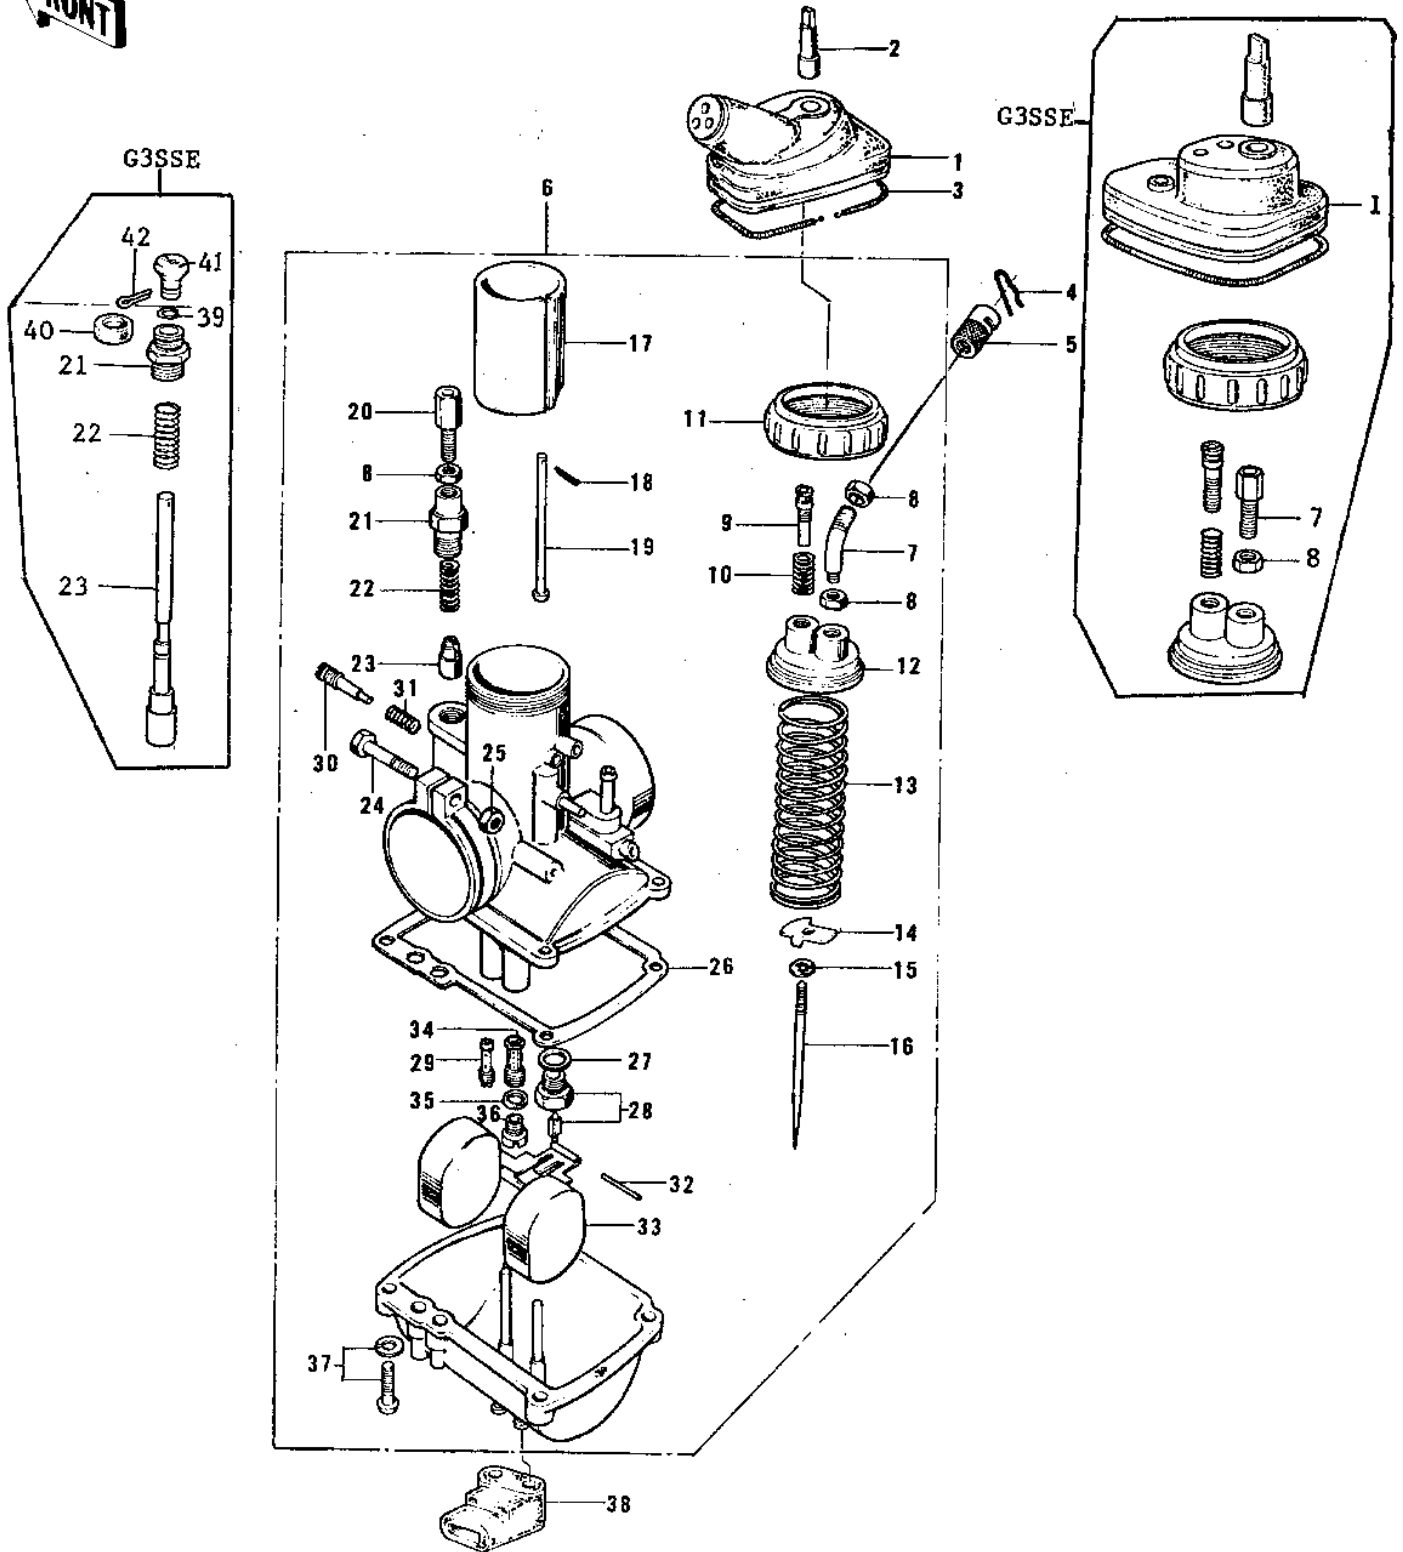

1970 Bushmaster PARTS DIAGRAM

CARBURETOR ('74-'75)