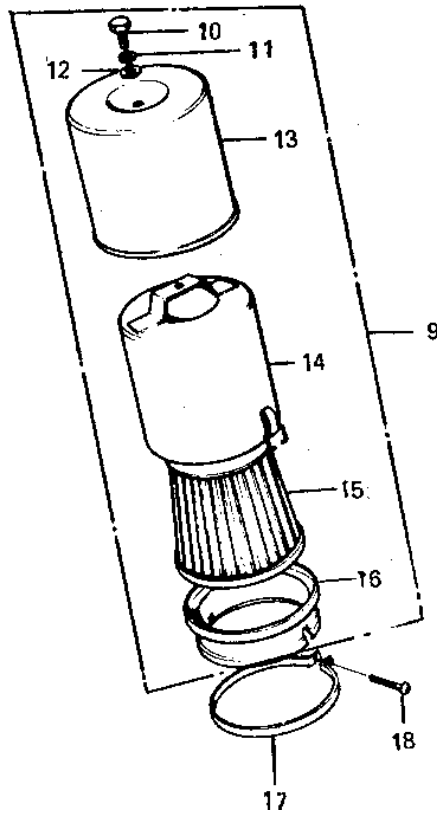

# 1971 G3SS-A PARTS DIAGRAM

AIR CLEANER/MUFFLER ('74-'75)

 FRONT

# 1971 G3SS-A PARTS LIST

AIR CLEANER/MUFFLER ('74-'75)

ITEM NAME	PART NUMBER	QUANTITY
PIPE EXHAUST (Ref # 1)	18049-021	1
MUFFLER ASSY (Ref # 2)	18001-116	1
BAFFLE TUBE (Ref # 3)	18033-057	1
SCREW PAN HEAD 6X8 (Ref # 4)	220B0608	1
WASHER SPRING 6MM (Ref # 5)	461F0600	1
CONNECTOR MUFFLER (Ref # 6)	18043-008	1
HOLDER-MFLR CONECT,CR (Ref # 7)	18044-004-79	1
SCREW PAN HEAD 6X25 (Ref # 8)	220B0625	2
AIR CLEANER ASSY (Ref # 9)	11010-036	1
BOLT-UPSET,6X12 (Ref # 10)	112G0612	1
WASHER SPRING 6MM (Ref # 11)	461F0600	1
WASHER PLAIN 6MM (Ref # 12)	410B0600	1
CAP A-AIR CLEANER (Ref # 13)	11012-012	1
BODY-AIR CLEANER (Ref # 14)	11011-009	1
ELEMENT,AIR,CLNR (Ref # 15)	11013-027	1
CAP AIR CLEANER B (Ref # 16)	11012-013	1
CLAMP AIR CLEANER (Ref # 17)	92037-018	1
SCREW PAN HEAD 6X25 (Ref # 18)	220B0625	1