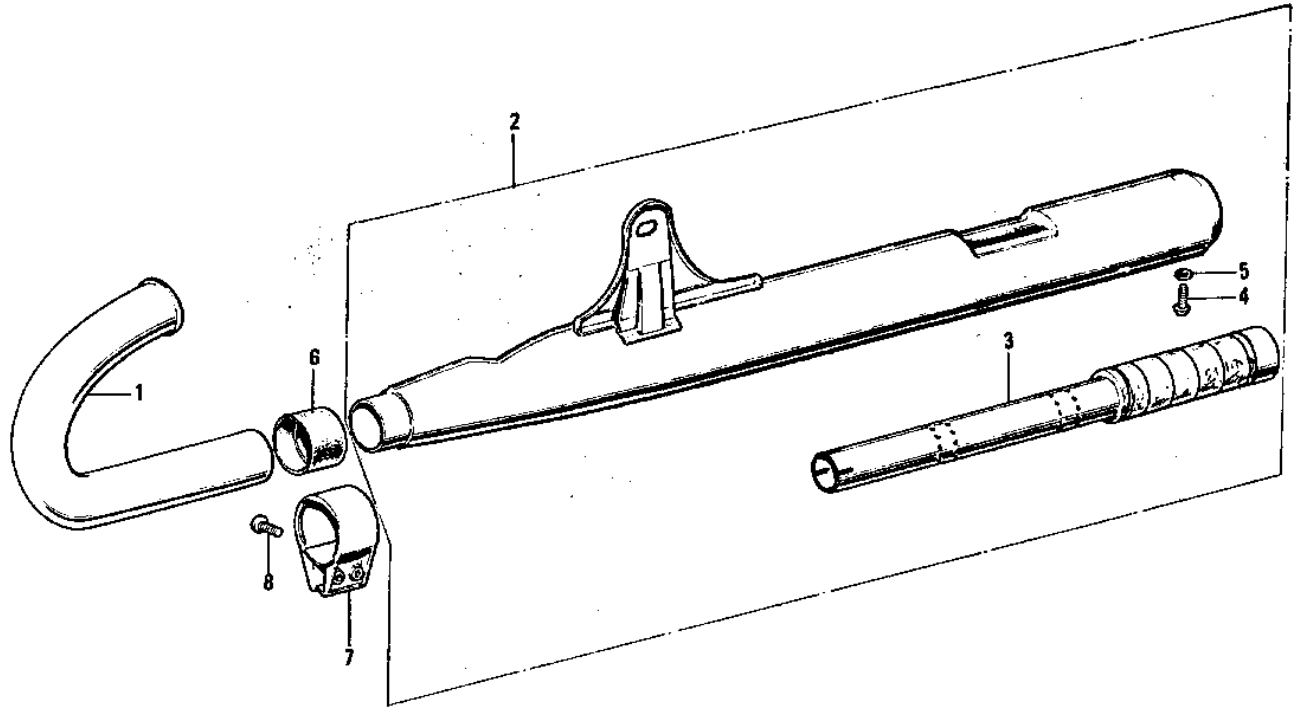

# 1971 G3SS-A PARTS DIAGRAM

AIR CLEANER/MUFFLER ('74-'75)

 FRONT

# 1971 G3SS-A PARTS LIST

AIR CLEANER/MUFFLER ('74-'75)

ITEM NAME	PART NUMBER	QUANTITY
PIPE EXHAUST (Ref # 1)	18049-021	1
MUFFLER ASSY (Ref # 2)	18001-116	1
BAFFLE TUBE (Ref # 3)	18033-057	1
SCREW PAN HEAD 6X8 (Ref # 4)	220B0608	1
WASHER SPRING 6MM (Ref # 5)	461F0600	1
CONNECTOR MUFFLER (Ref # 6)	18043-008	1
HOLDER-MFLR CONECT,CR (Ref # 7)	18044-004-79	1
SCREW PAN HEAD 6X25 (Ref # 8)	220B0625	2
AIR CLEANER ASSY (Ref # 9)	11010-036	1
BOLT-UPSET,6X12 (Ref # 10)	112G0612	1
WASHER SPRING 6MM (Ref # 11)	461F0600	1
WASHER PLAIN 6MM (Ref # 12)	410B0600	1
CAP A-AIR CLEANER (Ref # 13)	11012-012	1
BODY-AIR CLEANER (Ref # 14)	11011-009	1
ELEMENT,AIR,CLNR (Ref # 15)	11013-027	1
CAP AIR CLEANER B (Ref # 16)	11012-013	1
CLAMP AIR CLEANER (Ref # 17)	92037-018	1
SCREW PAN HEAD 6X25 (Ref # 18)	220B0625	1