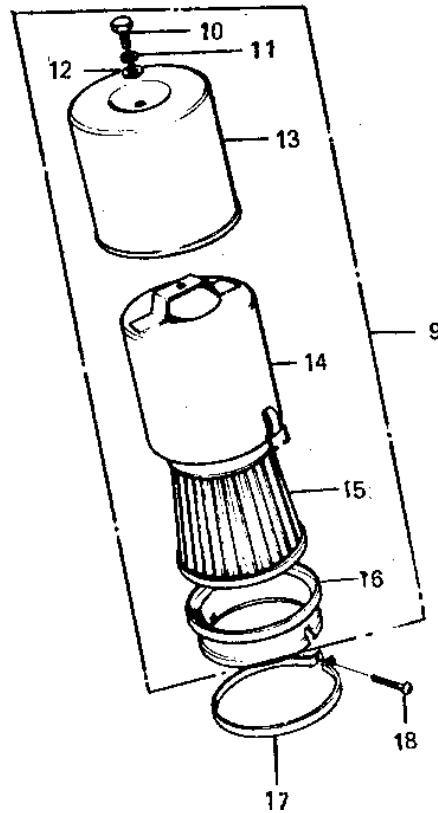

1969 G3SS PARTS DIAGRAM

AIR CLEANER/MUFFLER ('74-'75)

1969 G3SS PARTS LIST

AIR CLEANER/MUFFLER ('74-'75)

ITEM NAME	PART NUMBER	QUANTITY
PIPE EXHAUST (Ref # 1)	18049-021	1
MUFFLER ASSY (Ref # 2)	18001-116	1
BAFFLE TUBE (Ref # 3)	18033-057	1
SCREW PAN HEAD 6X8 (Ref # 4)	220B0608	1
WASHER SPRING 6MM (Ref # 5)	461F0600	1
CONNECTOR MUFFLER (Ref # 6)	18043-008	1
HOLDER-MFLR CONECT,CR (Ref # 7)	18044-004-79	1
SCREW PAN HEAD 6X25 (Ref # 8)	220B0625	2
AIR CLEANER ASSY (Ref # 9)	11010-036	1
BOLT-UPSET,6X12 (Ref # 10)	112G0612	1
WASHER SPRING 6MM (Ref # 11)	461F0600	1
WASHER PLAIN 6MM (Ref # 12)	410B0600	1
CAP A-AIR CLEANER (Ref # 13)	11012-012	1
BODY-AIR CLEANER (Ref # 14)	11011-009	1
ELEMENT,AIR,CLNR (Ref # 15)	11013-027	1
CAP AIR CLEANER B (Ref # 16)	11012-013	1
CLAMP AIR CLEANER (Ref # 17)	92037-018	1
SCREW PAN HEAD 6X25 (Ref # 18)	220B0625	1