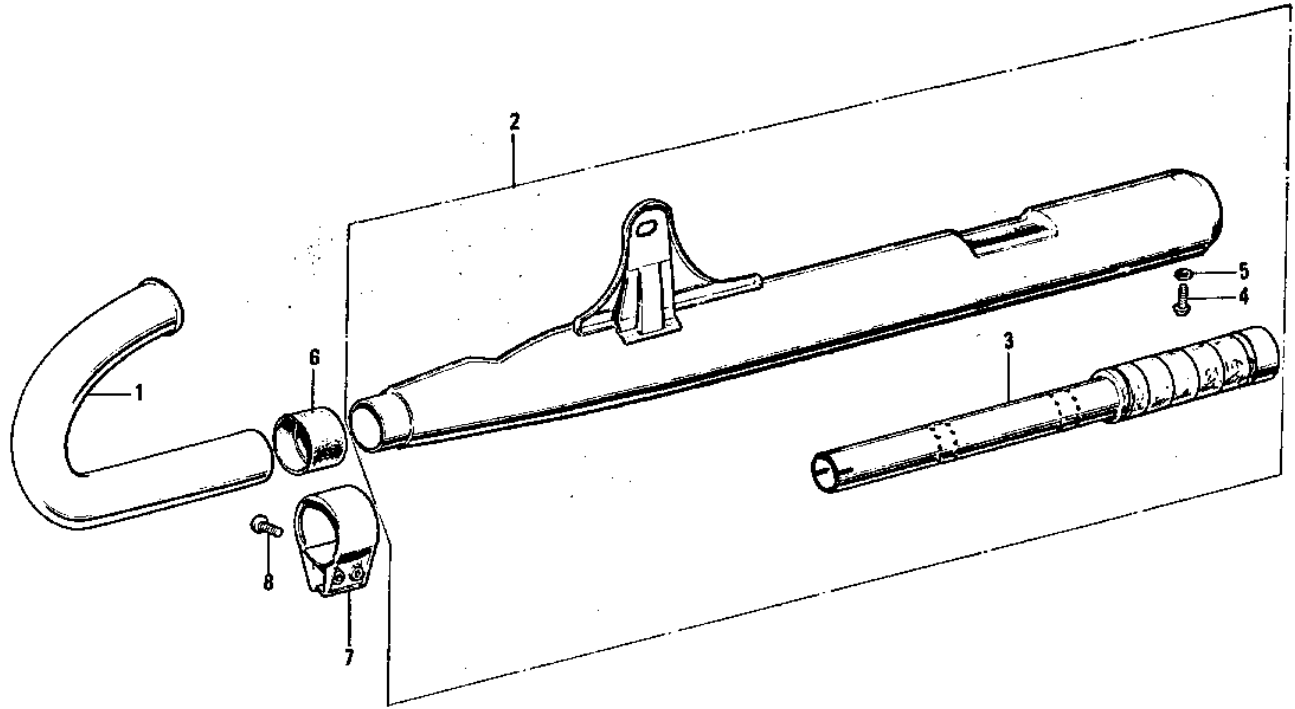

1969 G3SS PARTS DIAGRAM

AIR CLEANER/MUFFLER ('74-'75)

1969 G3SS PARTS LIST

AIR CLEANER/MUFFLER ('74-'75)

ITEM NAME	PART NUMBER	QUANTITY
PIPE EXHAUST (Ref # 1)	18049-021	1
MUFFLER ASSY (Ref # 2)	18001-116	1
BAFFLE TUBE (Ref # 3)	18033-057	1
SCREW PAN HEAD 6X8 (Ref # 4)	220B0608	1
WASHER SPRING 6MM (Ref # 5)	461F0600	1
CONNECTOR MUFFLER (Ref # 6)	18043-008	1
HOLDER-MFLR CONECT,CR (Ref # 7)	18044-004-79	1
SCREW PAN HEAD 6X25 (Ref # 8)	220B0625	2
AIR CLEANER ASSY (Ref # 9)	11010-036	1
BOLT-UPSET,6X12 (Ref # 10)	112G0612	1
WASHER SPRING 6MM (Ref # 11)	461F0600	1
WASHER PLAIN 6MM (Ref # 12)	410B0600	1
CAP A-AIR CLEANER (Ref # 13)	11012-012	1
BODY-AIR CLEANER (Ref # 14)	11011-009	1
ELEMENT,AIR,CLNR (Ref # 15)	11013-027	1
CAP AIR CLEANER B (Ref # 16)	11012-013	1
CLAMP AIR CLEANER (Ref # 17)	92037-018	1
SCREW PAN HEAD 6X25 (Ref # 18)	220B0625	1