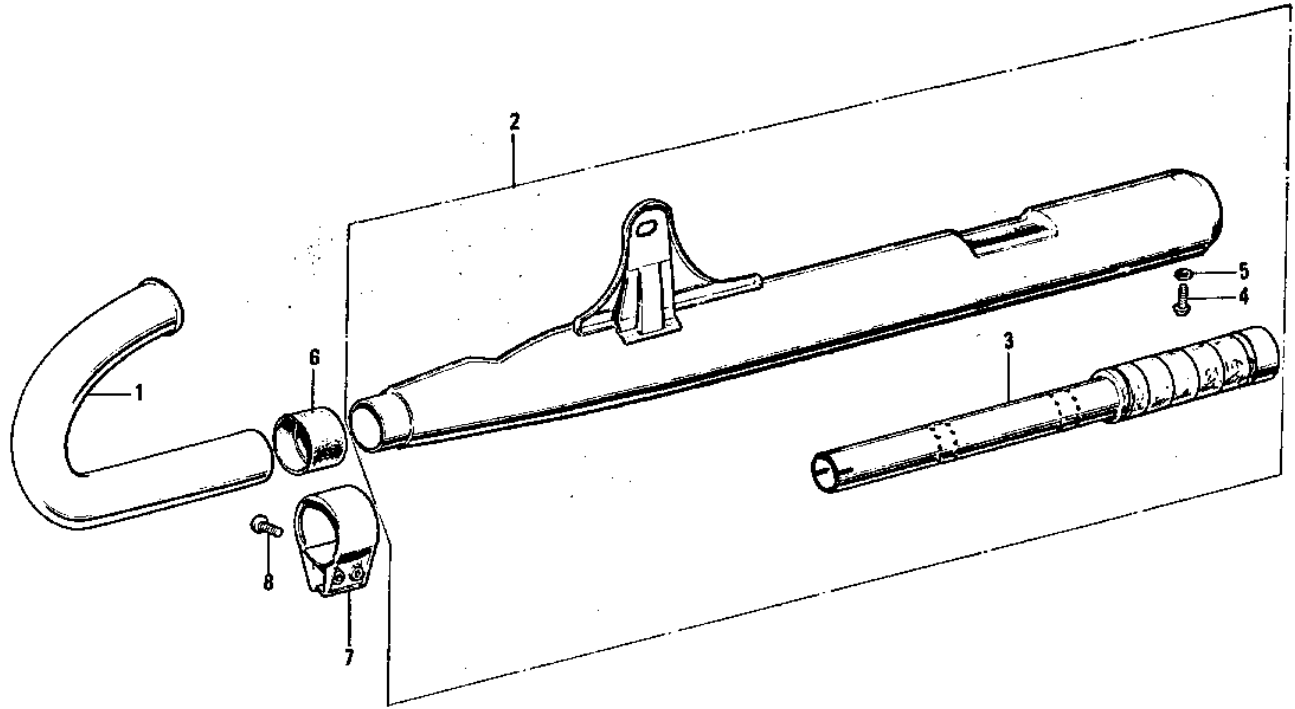

1970 Bushmaster PARTS DIAGRAM

AIR CLEANER/MUFFLER ('74-'75)

 FRONT

1970 Bushmaster PARTS LIST

AIR CLEANER/MUFFLER ('74-'75)

ITEM NAME	PART NUMBER	QUANTITY
PIPE EXHAUST (Ref # 1)	18049-021	1
MUFFLER ASSY (Ref # 2)	18001-116	1
BAFFLE TUBE (Ref # 3)	18033-057	1
SCREW PAN HEAD 6X8 (Ref # 4)	220B0608	1
WASHER SPRING 6MM (Ref # 5)	461F0600	1
CONNECTOR MUFFLER (Ref # 6)	18043-008	1
HOLDER-MFLR CONECT,CR (Ref # 7)	18044-004-79	1
SCREW PAN HEAD 6X25 (Ref # 8)	220B0625	2
AIR CLEANER ASSY (Ref # 9)	11010-036	1
BOLT-UPSET,6X12 (Ref # 10)	112G0612	1
WASHER SPRING 6MM (Ref # 11)	461F0600	1
WASHER PLAIN 6MM (Ref # 12)	410B0600	1
CAP A-AIR CLEANER (Ref # 13)	11012-012	1
BODY-AIR CLEANER (Ref # 14)	11011-009	1
ELEMENT,AIR,CLNR (Ref # 15)	11013-027	1
CAP AIR CLEANER B (Ref # 16)	11012-013	1
CLAMP AIR CLEANER (Ref # 17)	92037-018	1
SCREW PAN HEAD 6X25 (Ref # 18)	220B0625	1