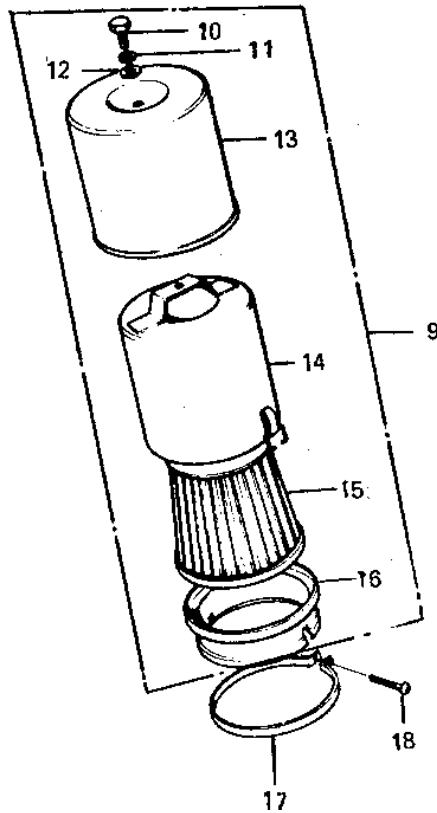

1970 Bushmaster PARTS DIAGRAM

AIR CLEANER/MUFFLER ('74-'75)

 FRONT

1970 Bushmaster PARTS LIST

AIR CLEANER/MUFFLER ('74-'75)

ITEM NAME	PART NUMBER	QUANTITY
PIPE EXHAUST (Ref # 1)	18049-021	1
MUFFLER ASSY (Ref # 2)	18001-116	1
BAFFLE TUBE (Ref # 3)	18033-057	1
SCREW PAN HEAD 6X8 (Ref # 4)	220B0608	1
WASHER SPRING 6MM (Ref # 5)	461F0600	1
CONNECTOR MUFFLER (Ref # 6)	18043-008	1
HOLDER-MFLR CONECT,CR (Ref # 7)	18044-004-79	1
SCREW PAN HEAD 6X25 (Ref # 8)	220B0625	2
AIR CLEANER ASSY (Ref # 9)	11010-036	1
BOLT-UPSET,6X12 (Ref # 10)	112G0612	1
WASHER SPRING 6MM (Ref # 11)	461F0600	1
WASHER PLAIN 6MM (Ref # 12)	410B0600	1
CAP A-AIR CLEANER (Ref # 13)	11012-012	1
BODY-AIR CLEANER (Ref # 14)	11011-009	1
ELEMENT,AIR,CLNR (Ref # 15)	11013-027	1
CAP AIR CLEANER B (Ref # 16)	11012-013	1
CLAMP AIR CLEANER (Ref # 17)	92037-018	1
SCREW PAN HEAD 6X25 (Ref # 18)	220B0625	1