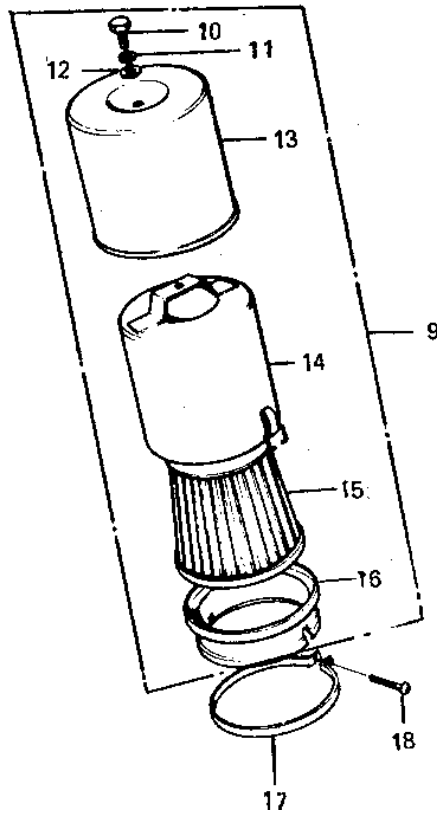

1969 Bushmaster PARTS DIAGRAM

AIR CLEANER/MUFFLER ('74-'75)

 FRONT

1969 Bushmaster PARTS LIST

AIR CLEANER/MUFFLER ('74-'75)

ITEM NAME	PART NUMBER	QUANTITY
PIPE EXHAUST (Ref # 1)	18049-021	1
MUFFLER ASSY (Ref # 2)	18001-116	1
BAFFLE TUBE (Ref # 3)	18033-057	1
SCREW PAN HEAD 6X8 (Ref # 4)	220B0608	1
WASHER SPRING 6MM (Ref # 5)	461F0600	1
CONNECTOR MUFFLER (Ref # 6)	18043-008	1
HOLDER-MFLR CONECT,CR (Ref # 7)	18044-004-79	1
SCREW PAN HEAD 6X25 (Ref # 8)	220B0625	2
AIR CLEANER ASSY (Ref # 9)	11010-036	1
BOLT-UPSET,6X12 (Ref # 10)	112G0612	1
WASHER SPRING 6MM (Ref # 11)	461F0600	1
WASHER PLAIN 6MM (Ref # 12)	410B0600	1
CAP A-AIR CLEANER (Ref # 13)	11012-012	1
BODY-AIR CLEANER (Ref # 14)	11011-009	1
ELEMENT,AIR,CLNR (Ref # 15)	11013-027	1
CAP AIR CLEANER B (Ref # 16)	11012-013	1
CLAMP AIR CLEANER (Ref # 17)	92037-018	1
SCREW PAN HEAD 6X25 (Ref # 18)	220B0625	1