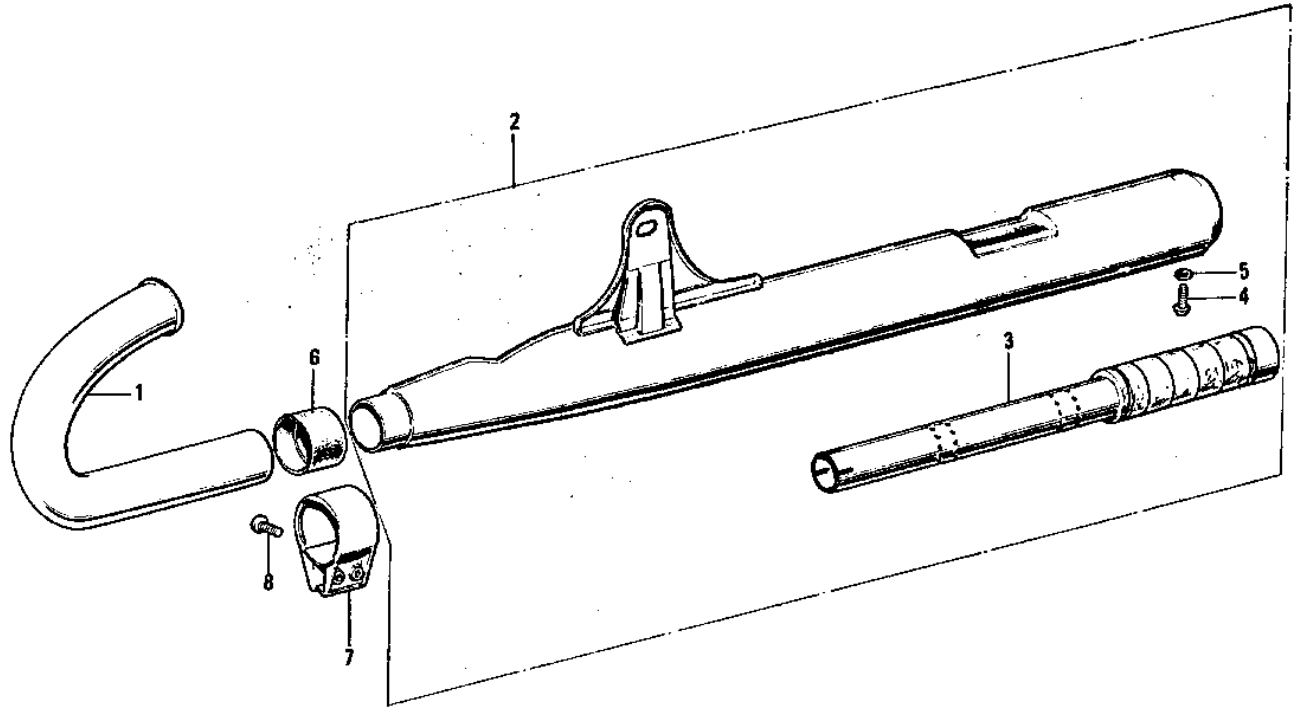

1969 Bushmaster PARTS DIAGRAM

AIR CLEANER/MUFFLER ('74-'75)

 FRONT

1969 Bushmaster PARTS LIST

AIR CLEANER/MUFFLER ('74-'75)

ITEM NAME	PART NUMBER	QUANTITY
PIPE EXHAUST (Ref # 1)	18049-021	1
MUFFLER ASSY (Ref # 2)	18001-116	1
BAFFLE TUBE (Ref # 3)	18033-057	1
SCREW PAN HEAD 6X8 (Ref # 4)	220B0608	1
WASHER SPRING 6MM (Ref # 5)	461F0600	1
CONNECTOR MUFFLER (Ref # 6)	18043-008	1
HOLDER-MFLR CONECT,CR (Ref # 7)	18044-004-79	1
SCREW PAN HEAD 6X25 (Ref # 8)	220B0625	2
AIR CLEANER ASSY (Ref # 9)	11010-036	1
BOLT-UPSET,6X12 (Ref # 10)	112G0612	1
WASHER SPRING 6MM (Ref # 11)	461F0600	1
WASHER PLAIN 6MM (Ref # 12)	410B0600	1
CAP A-AIR CLEANER (Ref # 13)	11012-012	1
BODY-AIR CLEANER (Ref # 14)	11011-009	1
ELEMENT,AIR,CLNR (Ref # 15)	11013-027	1
CAP AIR CLEANER B (Ref # 16)	11012-013	1
CLAMP AIR CLEANER (Ref # 17)	92037-018	1
SCREW PAN HEAD 6X25 (Ref # 18)	220B0625	1