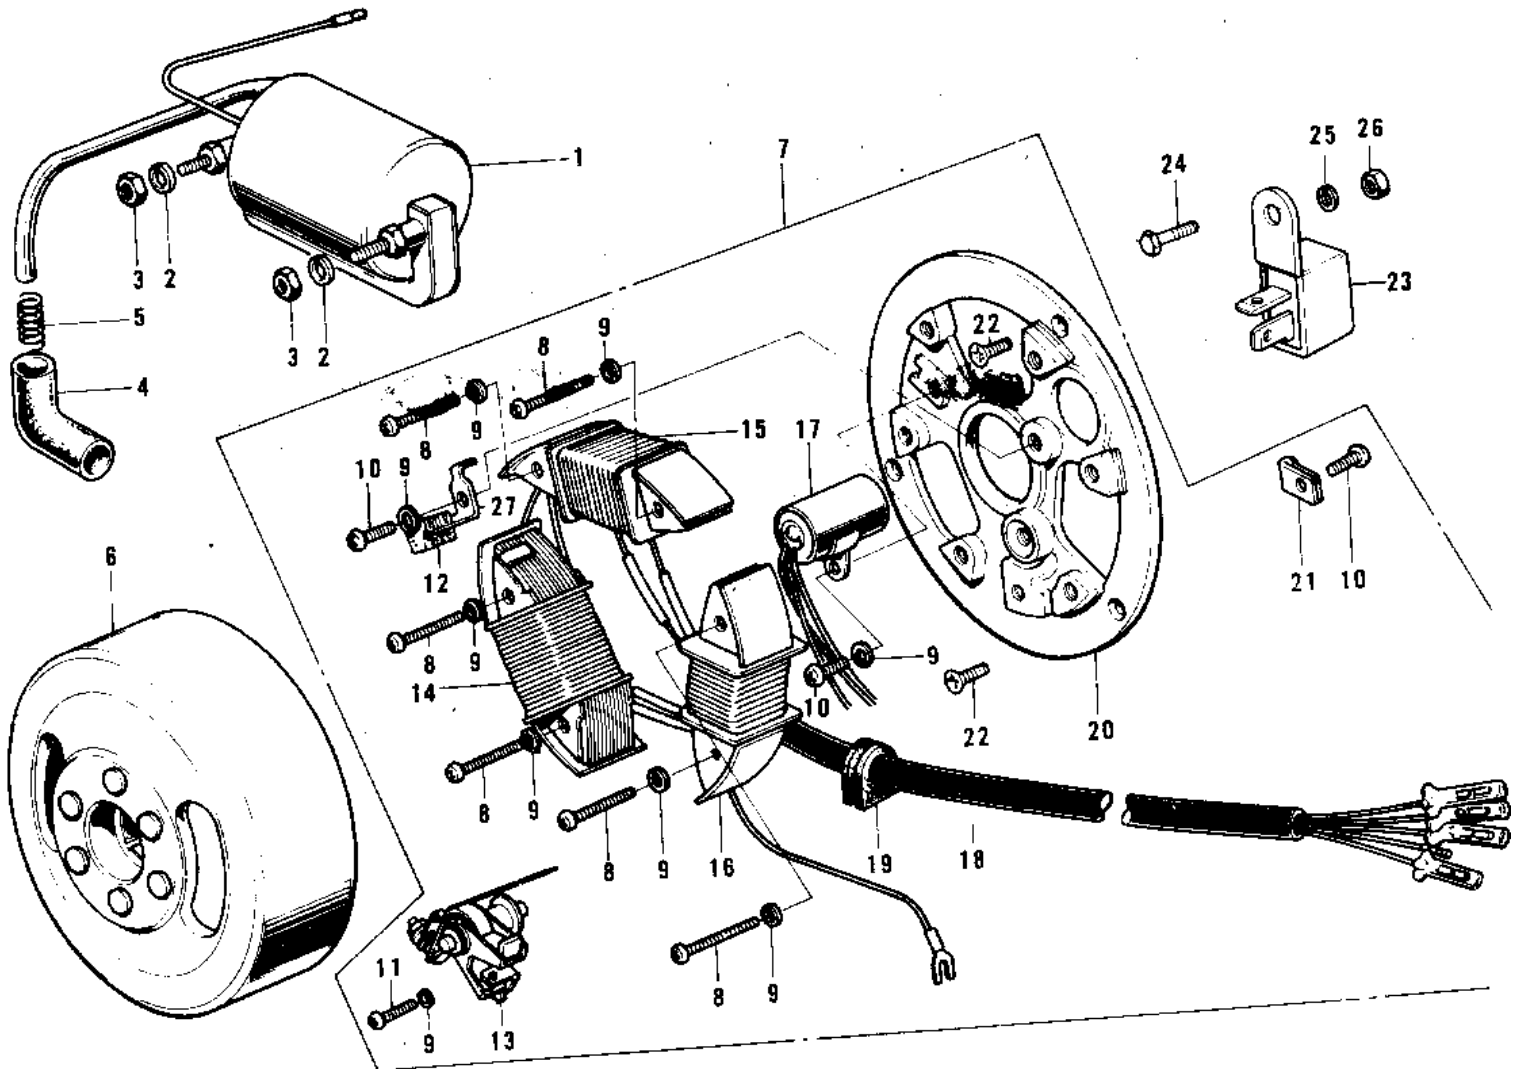

1974 G3SS-D PARTS DIAGRAM

IGNITION/GENERATOR ('74-75)

1974 G3SS-D PARTS LIST

IGNITION/GENERATOR ('74-'75)

ITEM NAME	PART NUMBER	QUANTITY
COIL IGNITION (Ref # 1)	21121-1048	1
WASHER SPRING 6MM (Ref # 2)	461F0600	2
NUT 6MM (Ref # 3)	311B0600	2
CAP, SPARK PLUG (Ref # 4)	21130-009	1
SPRING-SPARK PLUG CAP (Ref # 5)	92101-001	1
MAGNETO ASSY (Ref # 6)	21002-1055	1
FLYWHEEL (Ref # 6)	21050-017	1
MAGNETO ASSY (Ref # 7)	21002-1055	1
STATOR ASSY (Ref # 7)	21003-027	1
SCREW PAN HEAD 4X30 (Ref # 8)	220E0430	1
WASHER SPRING 4MM (Ref # 9)	461F0400	2
SCREW PAN HEAD 4X6 (Ref # 10)	220B0406	3
SCREW-PAN-CRSOSS,4X12 (Ref # 11)	220B0412	1
FELT OIL (Ref # 12)	21019-005	1
BREAKER ASSY CONTACT (Ref # 13)	21008-006	1
COIL PRIMARY (Ref # 14)	21049-006	1
COIL A,LIGHTING (Ref # 14)	21047-022	1
COIL LIGHTING A (Ref # 15)	21047-010	1
COIL A LIGHTING (Ref # 15)	21047-019	1
COIL LIGHTING B (Ref # 16)	21047-011	1
COIL,EXCITING (Ref # 16)	21049-1004	1
CONDENSER (Ref # 17)	21013-006	1
WIRING HARNESS,MAGNTO (Ref # 18)	21029-025	1
WIRING HARNESS,MAGNT (Ref # 18)	21029-031	1
GROMMET WIRING HARN (Ref # 19)	21017-002	1
PLATE-COIL,MAGNETO (Ref # 20)	21048-1002	1
CLAMP WIRING HARNESS (Ref # 21)	21037-002	1
SCREW CNTSNK HD 6X14 (Ref # 22)	221B0614	2
RECTIFIER (Ref # 23)	21061-015	1

1974 G3SS-D PARTS LIST

IGNITION/GENERATOR ('74-'75)

ITEM NAME	PART NUMBER	QUANTITY
BOLT HEX HEAD 5X10 (Ref # 24)	110B0510	1
WASHER SPRING 5MM (Ref # 25)	461F0500	1
NUT,5MM (Ref # 26)	311B0500	1
HOLDER,OIL FELT (Ref # 27)	21038-002	1