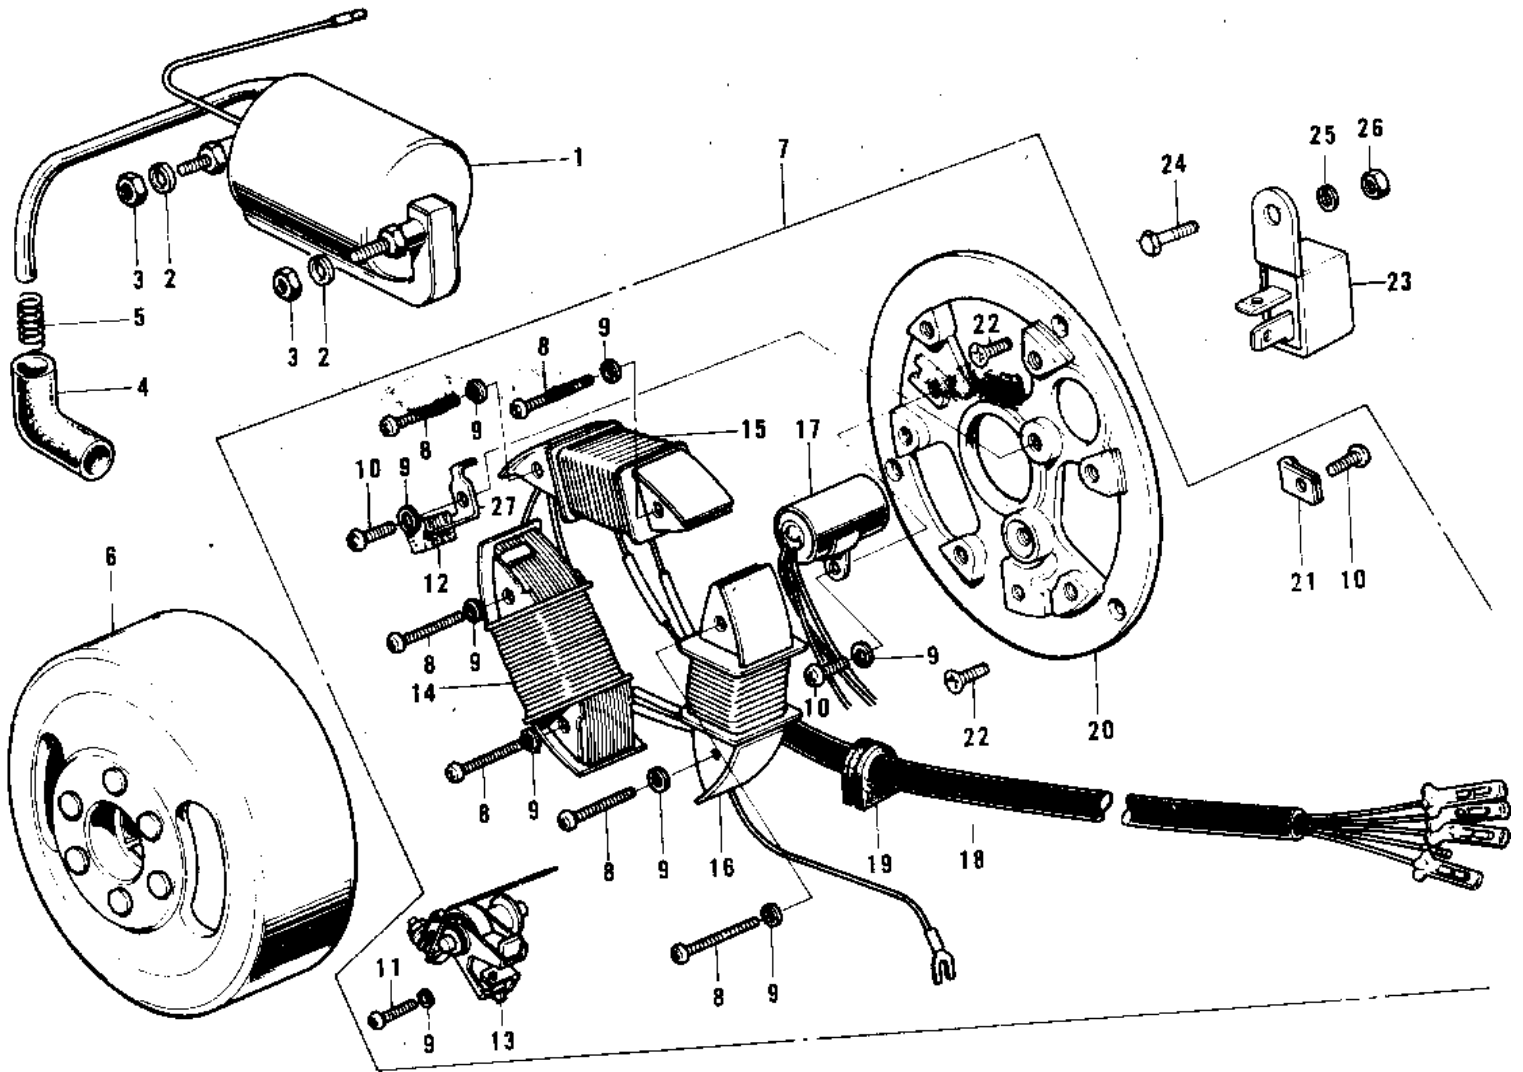

# 1969 G3SS PARTS DIAGRAM

IGNITION/GENERATOR ('74-75)

## IGNITION/GENERATOR ('74-'75)

ITEM NAME	PART NUMBER	QUANTITY
COIL IGNITION (Ref # 1)	21121-1048	1
WASHER SPRING 6MM (Ref # 2)	461F0600	2
NUT 6MM (Ref # 3)	311B0600	2
CAP, SPARK PLUG (Ref # 4)	21130-009	1
SPRING-SPARK PLUG CAP (Ref # 5)	92101-001	1
MAGNETO ASSY (Ref # 6)	21002-1055	1
FLYWHEEL (Ref # 6)	21050-017	1
MAGNETO ASSY (Ref # 7)	21002-1055	1
STATOR ASSY (Ref # 7)	21003-027	1
SCREW PAN HEAD 4X30 (Ref # 8)	220E0430	1
WASHER SPRING 4MM (Ref # 9)	461F0400	2
SCREW PAN HEAD 4X6 (Ref # 10)	220B0406	3
SCREW-PAN-CRSOSS,4X12 (Ref # 11)	220B0412	1
FELT OIL (Ref # 12)	21019-005	1
BREAKER ASSY CONTACT (Ref # 13)	21008-006	1
COIL PRIMARY (Ref # 14)	21049-006	1
COIL A,LIGHTING (Ref # 14)	21047-022	1
COIL LIGHTING A (Ref # 15)	21047-010	1
COIL A LIGHTING (Ref # 15)	21047-019	1
COIL LIGHTING B (Ref # 16)	21047-011	1
COIL,EXCITING (Ref # 16)	21049-1004	1
CONDENSER (Ref # 17)	21013-006	1
WIRING HARNESS,MAGNTO (Ref # 18)	21029-025	1
WIRING HARNESS,MAGNT (Ref # 18)	21029-031	1
GROMMET WIRING HARN (Ref # 19)	21017-002	1
PLATE-COIL,MAGNETO (Ref # 20)	21048-1002	1
CLAMP WIRING HARNESS (Ref # 21)	21037-002	1
SCREW CNTSNK HD 6X14 (Ref # 22)	221B0614	2
RECTIFIER (Ref # 23)	21061-015	1

# 1969 G3SS PARTS LIST

IGNITION/GENERATOR ('74-'75)

ITEM NAME	PART NUMBER	QUANTITY
BOLT HEX HEAD 5X10 (Ref # 24)	110B0510	1
WASHER SPRING 5MM (Ref # 25)	461F0500	1
NUT,5MM (Ref # 26)	311B0500	1
HOLDER,OIL FELT (Ref # 27)	21038-002	1