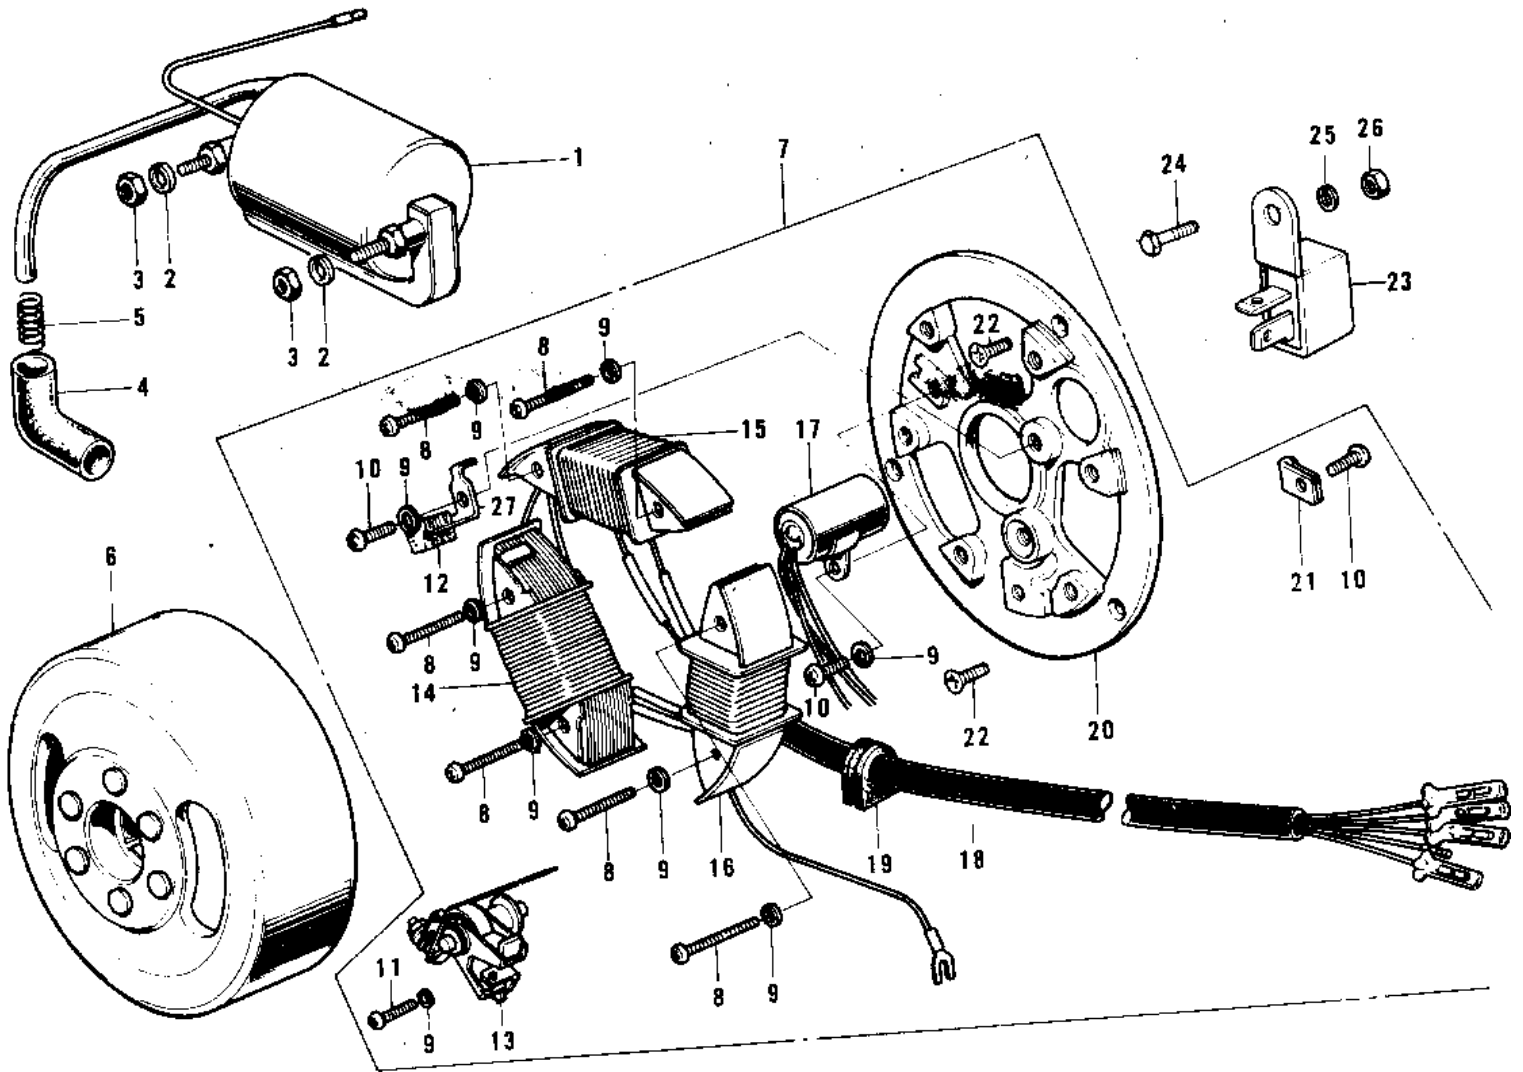

1969 G3SS PARTS DIAGRAM

IGNITION/GENERATOR ('74-75)

1969 G3SS PARTS LIST

IGNITION/GENERATOR ('74-'75)

ITEM NAME	PART NUMBER	QUANTITY
COIL IGNITION (Ref # 1)	21121-1048	1
WASHER SPRING 6MM (Ref # 2)	461F0600	2
NUT 6MM (Ref # 3)	311B0600	2
CAP, SPARK PLUG (Ref # 4)	21130-009	1
SPRING-SPARK PLUG CAP (Ref # 5)	92101-001	1
MAGNETO ASSY (Ref # 6)	21002-1055	1
FLYWHEEL (Ref # 6)	21050-017	1
MAGNETO ASSY (Ref # 7)	21002-1055	1
STATOR ASSY (Ref # 7)	21003-027	1
SCREW PAN HEAD 4X30 (Ref # 8)	220E0430	1
WASHER SPRING 4MM (Ref # 9)	461F0400	2
SCREW PAN HEAD 4X6 (Ref # 10)	220B0406	3
SCREW-PAN-CRSOSS,4X12 (Ref # 11)	220B0412	1
FELT OIL (Ref # 12)	21019-005	1
BREAKER ASSY CONTACT (Ref # 13)	21008-006	1
COIL PRIMARY (Ref # 14)	21049-006	1
COIL A,LIGHTING (Ref # 14)	21047-022	1
COIL LIGHTING A (Ref # 15)	21047-010	1
COIL A LIGHTING (Ref # 15)	21047-019	1
COIL LIGHTING B (Ref # 16)	21047-011	1
COIL,EXCITING (Ref # 16)	21049-1004	1
CONDENSER (Ref # 17)	21013-006	1
WIRING HARNESS,MAGNTO (Ref # 18)	21029-025	1
WIRING HARNESS,MAGNT (Ref # 18)	21029-031	1
GROMMET WIRING HARN (Ref # 19)	21017-002	1
PLATE-COIL,MAGNETO (Ref # 20)	21048-1002	1
CLAMP WIRING HARNESS (Ref # 21)	21037-002	1
SCREW CNTSNK HD 6X14 (Ref # 22)	221B0614	2
RECTIFIER (Ref # 23)	21061-015	1

1969 G3SS PARTS LIST

IGNITION/GENERATOR ('74-'75)

ITEM NAME	PART NUMBER	QUANTITY
BOLT HEX HEAD 5X10 (Ref # 24)	110B0510	1
WASHER SPRING 5MM (Ref # 25)	461F0500	1
NUT,5MM (Ref # 26)	311B0500	1
HOLDER,OIL FELT (Ref # 27)	21038-002	1