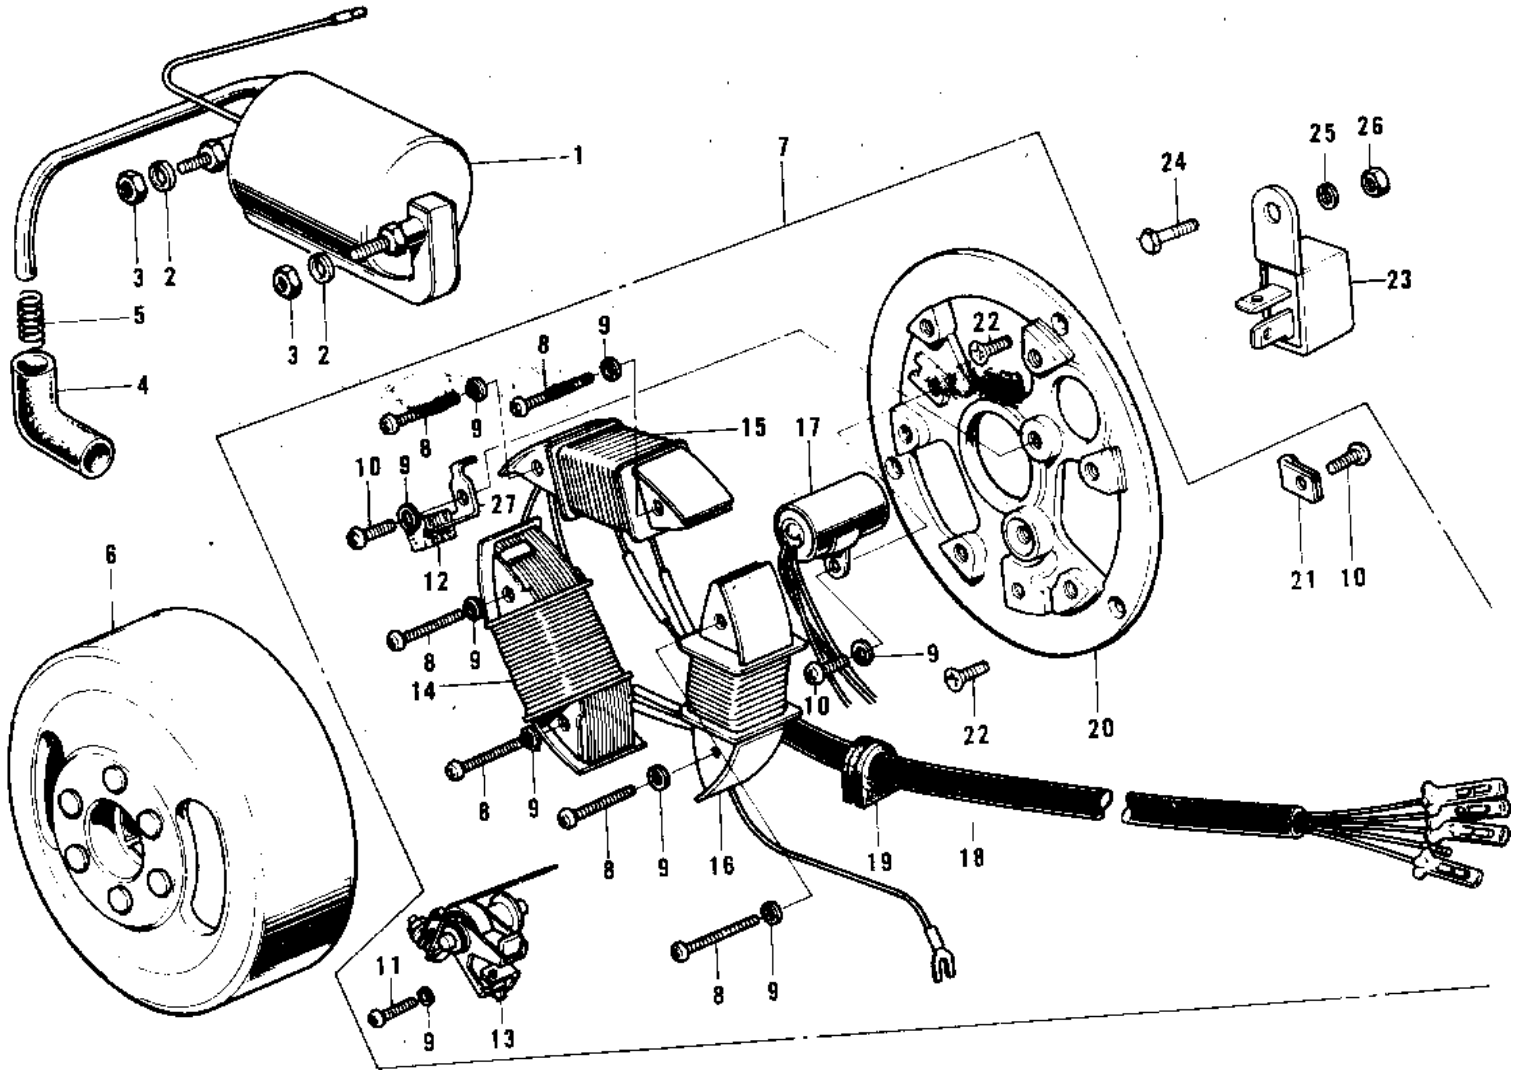

# 1969 Bushmaster PARTS DIAGRAM

IGNITION/GENERATOR ('74-75)

# 1969 Bushmaster PARTS LIST

## IGNITION/GENERATOR ('74-'75)

ITEM NAME	PART NUMBER	QUANTITY
COIL IGNITION (Ref # 1)	21121-1048	1
WASHER SPRING 6MM (Ref # 2)	461F0600	2
NUT 6MM (Ref # 3)	311B0600	2
CAP, SPARK PLUG (Ref # 4)	21130-009	1
SPRING-SPARK PLUG CAP (Ref # 5)	92101-001	1
MAGNETO ASSY (Ref # 6)	21002-1055	1
FLYWHEEL (Ref # 6)	21050-017	1
MAGNETO ASSY (Ref # 7)	21002-1055	1
STATOR ASSY (Ref # 7)	21003-027	1
SCREW PAN HEAD 4X30 (Ref # 8)	220E0430	1
WASHER SPRING 4MM (Ref # 9)	461F0400	2
SCREW PAN HEAD 4X6 (Ref # 10)	220B0406	3
SCREW-PAN-CRSOSS,4X12 (Ref # 11)	220B0412	1
FELT OIL (Ref # 12)	21019-005	1
BREAKER ASSY CONTACT (Ref # 13)	21008-006	1
COIL PRIMARY (Ref # 14)	21049-006	1
COIL A,LIGHTING (Ref # 14)	21047-022	1
COIL LIGHTING A (Ref # 15)	21047-010	1
COIL A LIGHTING (Ref # 15)	21047-019	1
COIL LIGHTING B (Ref # 16)	21047-011	1
COIL,EXCITING (Ref # 16)	21049-1004	1
CONDENSER (Ref # 17)	21013-006	1
WIRING HARNESS,MAGNTO (Ref # 18)	21029-025	1
WIRING HARNESS,MAGNT (Ref # 18)	21029-031	1
GROMMET WIRING HARN (Ref # 19)	21017-002	1
PLATE-COIL,MAGNETO (Ref # 20)	21048-1002	1
CLAMP WIRING HARNESS (Ref # 21)	21037-002	1
SCREW CNTSNK HD 6X14 (Ref # 22)	221B0614	2
RECTIFIER (Ref # 23)	21061-015	1

# 1969 Bushmaster PARTS LIST

IGNITION/GENERATOR ('74-'75)

ITEM NAME	PART NUMBER	QUANTITY
BOLT HEX HEAD 5X10 (Ref # 24)	110B0510	1
WASHER SPRING 5MM (Ref # 25)	461F0500	1
NUT,5MM (Ref # 26)	311B0500	1
HOLDER,OIL FELT (Ref # 27)	21038-002	1