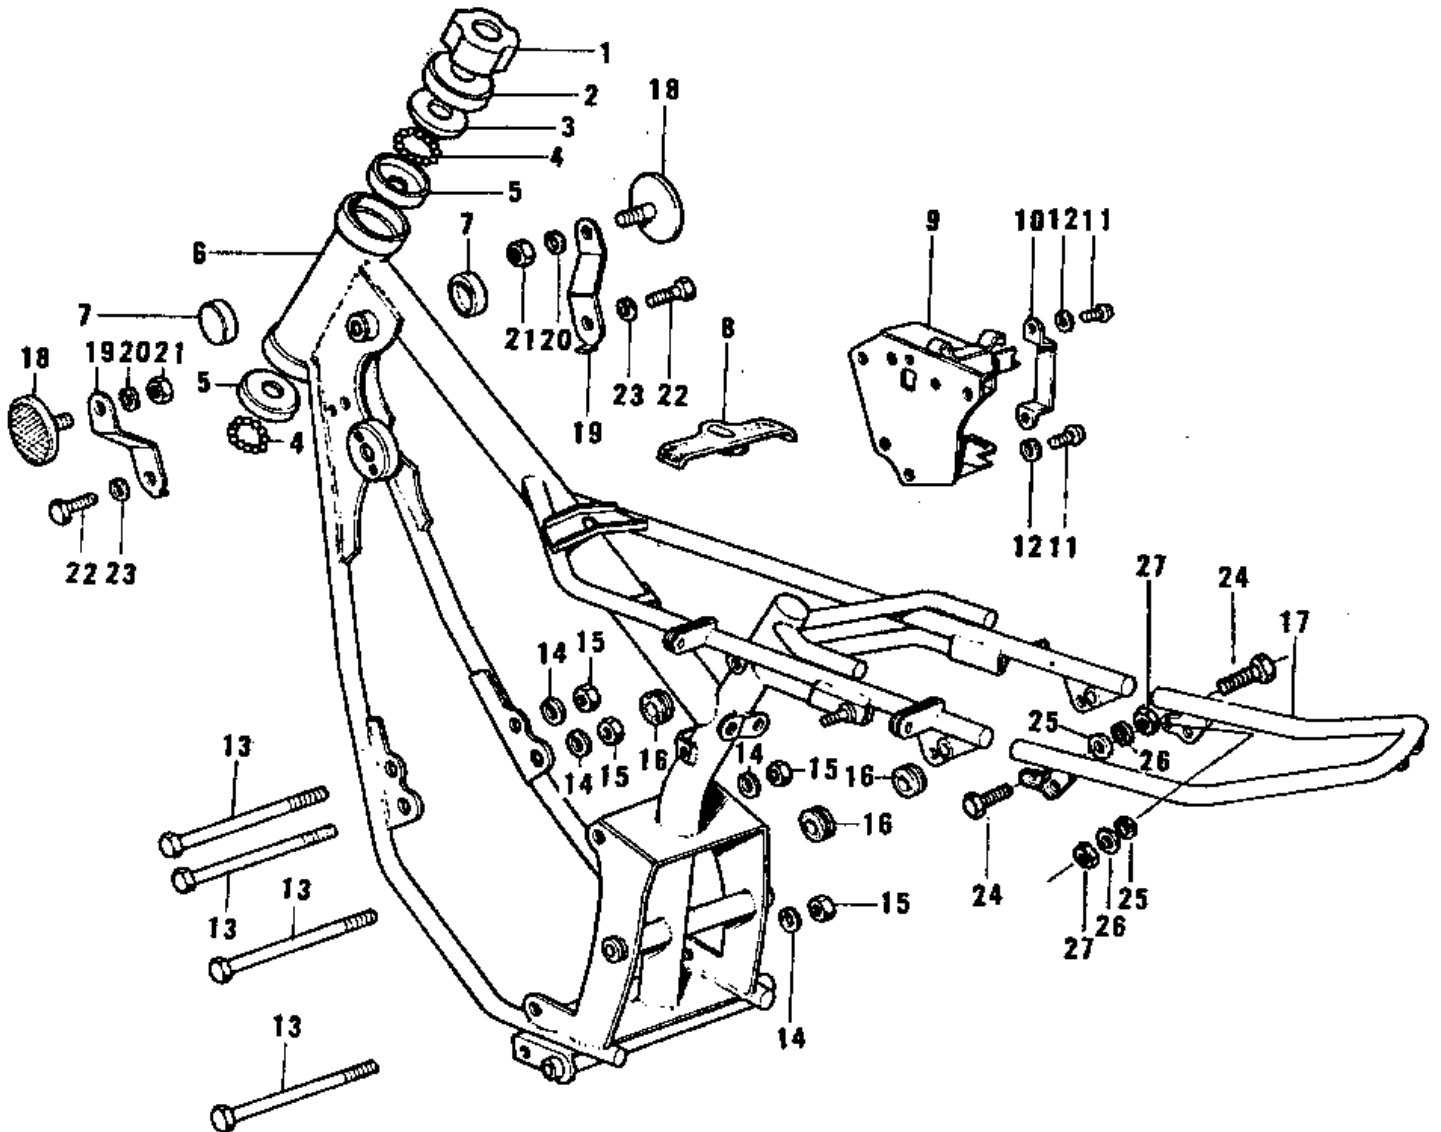

# 1974 G3SS-D PARTS DIAGRAM

FRAME/FRAME FITTINGS ('74-'75)

# 1974 G3SS-D PARTS LIST

## FRAME/FRAME FITTINGS ('74-'75)

ITEM NAME	PART NUMBER	QUANTITY
NUT STEERING STEM LCK (Ref # 1)	92090-006	1
CAP STEERING STEM (Ref # 2)	46098-004	1
CONE,STRG STM BRG,UP (Ref # 3)	92047-014	1
BALL STEEL 3/16' (Ref # 4)	600A0600	46
RACE,STRG STM BEARING (Ref # 5)	92048-009	2
FRAME (Ref # 6)	32002-064	1
FRAME (Ref # 6)	32002-106	1
DAMPER RUBBER-FL TANK (Ref # 7)	92075-101	2
DAMPER RUBBER,FL TNK (Ref # 8)	92075-226	1
CASE,BATTERY (Ref # 9)	32097-032	1
BAND BATTERY (Ref # 10)	32100-002	1
SCREW PAN HEAD 6X12 (Ref # 11)	220B0612	4
WASHER SPRING 6MM (Ref # 12)	461F0600	4
BOLT,FLANGED,10X115 (Ref # 13)	92001-1603	4
WASHER SPRING 10MM (Ref # 14)	461F1000	4
NUT,10MM (Ref # 15)	314B1000	4
GROMMET (Ref # 16)	92071-056	6
STAY,REAR FENDER (Ref # 17)	35032-027	1
REFLECTOR-REFLEX (Ref # 18)	28012-011	2
BRACKET,REFLEX REFLCT (Ref # 19)	28013-007	2
WASHER SPRING 5MM (Ref # 20)	461F0500	2
NUT,5MM (Ref # 21)	311B0500	2
BOLT-UPSET,6X12 (Ref # 22)	112G0612	2
BOLT-UPSET,6X12 (Ref # 22)	112G0612	AL
WASHER SPRING 6MM (Ref # 23)	461F0600	2
BOLT (Ref # 24)	92150-1488	2
WASHER PLAIN 8MM (Ref # 25)	411B0800	2
WASHER SPRING 8MM (Ref # 26)	461F0800	2
NUT,8MM (Ref # 27)	311B0800	2