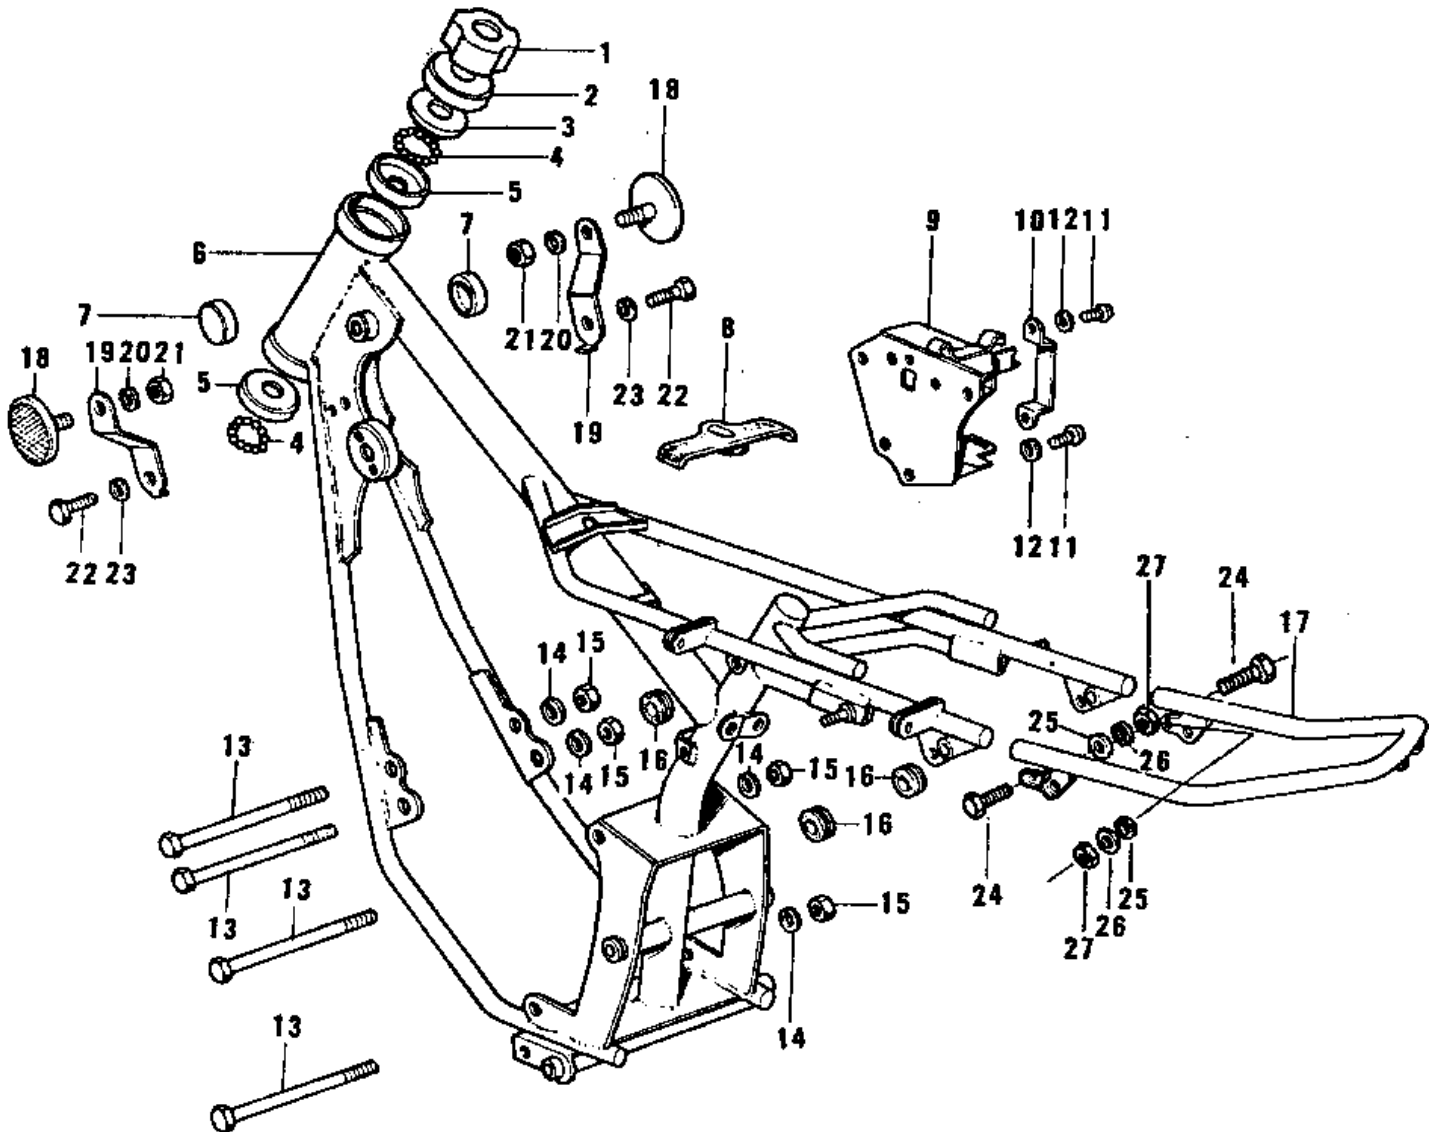

# 1969 G3SS PARTS DIAGRAM

FRAME/FRAME FITTINGS (74-75)

# 1969 G3SS PARTS LIST

## FRAME/FRAME FITTINGS ('74-'75)

ITEM NAME	PART NUMBER	QUANTITY
NUT STEERING STEM LCK (Ref # 1)	92090-006	1
CAP STEERING STEM (Ref # 2)	46098-004	1
CONE,STRG STM BRG,UP (Ref # 3)	92047-014	1
BALL STEEL 3/16' (Ref # 4)	600A0600	46
RACE,STRG STM BEARING (Ref # 5)	92048-009	2
FRAME (Ref # 6)	32002-064	1
FRAME (Ref # 6)	32002-106	1
DAMPER RUBBER-FL TANK (Ref # 7)	92075-101	2
DAMPER RUBBER,FL TNK (Ref # 8)	92075-226	1
CASE,BATTERY (Ref # 9)	32097-032	1
BAND BATTERY (Ref # 10)	32100-002	1
SCREW PAN HEAD 6X12 (Ref # 11)	220B0612	4
WASHER SPRING 6MM (Ref # 12)	461F0600	4
BOLT,FLANGED,10X115 (Ref # 13)	92001-1603	4
WASHER SPRING 10MM (Ref # 14)	461F1000	4
NUT,10MM (Ref # 15)	314B1000	4
GROMMET (Ref # 16)	92071-056	6
STAY,REAR FENDER (Ref # 17)	35032-027	1
REFLECTOR-REFLEX (Ref # 18)	28012-011	2
BRACKET,REFLEX REFLCT (Ref # 19)	28013-007	2
WASHER SPRING 5MM (Ref # 20)	461F0500	2
NUT,5MM (Ref # 21)	311B0500	2
BOLT-UPSET,6X12 (Ref # 22)	112G0612	2
BOLT-UPSET,6X12 (Ref # 22)	112G0612	AL
WASHER SPRING 6MM (Ref # 23)	461F0600	2
BOLT (Ref # 24)	92150-1488	2
WASHER PLAIN 8MM (Ref # 25)	411B0800	2
WASHER SPRING 8MM (Ref # 26)	461F0800	2
NUT,8MM (Ref # 27)	311B0800	2