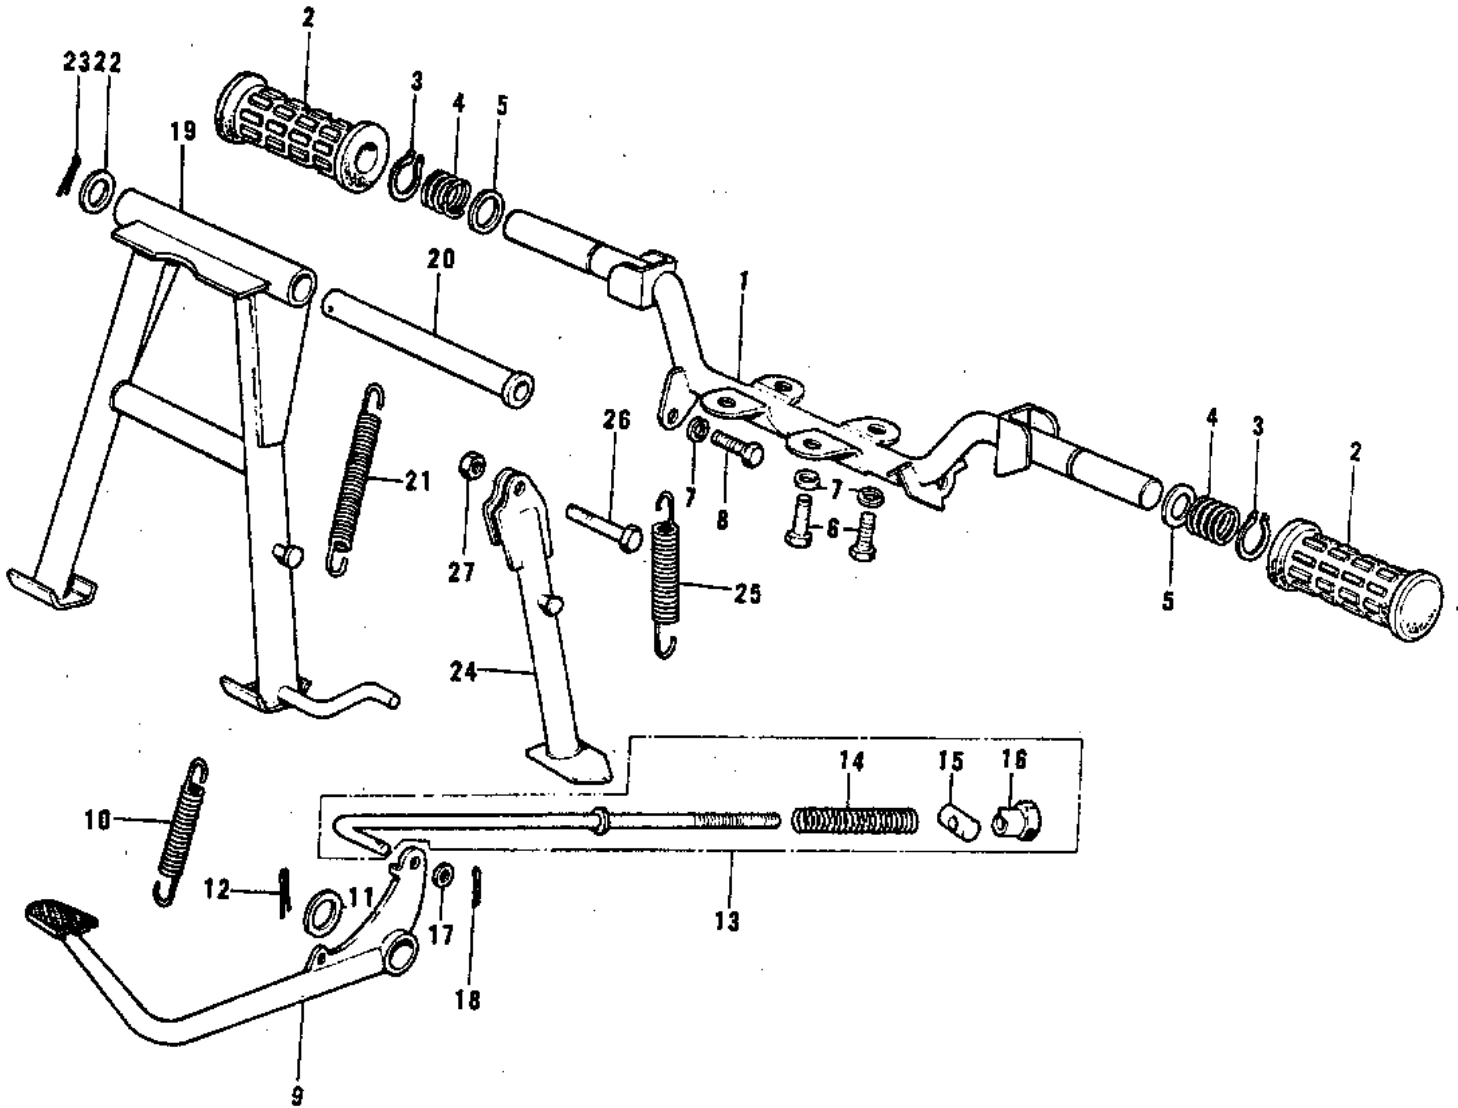

1974 G3SS-D PARTS DIAGRAM

FOOTRESTS/STANDS/BRAKE PEDAL ('74-'75)

1974 G3SS-D PARTS LIST

FOOTRESTS/STANDS/BRAKE PEDAL ('74-'75)

ITEM NAME	PART NUMBER	QUANTITY
BAR,FOOTREST (Ref # 1)	34002-048	1
RUBBER FOOTREST (Ref # 2)	92076-006	2
CIRCLIP 16MM (Ref # 3)	480J1600	2
SPRING FOOTREST PEG (Ref # 4)	34006-002	2
WASHER FOLDING PEG (Ref # 5)	92022-049	2
BOLT-SMALL-UPSET,8X16 (Ref # 6)	115G0816	4
BOLT HEX HEAD 8X16 (Ref # 6)	116B0816	AL
WASHER SPRING 8MM (Ref # 7)	461F0800	5
BOLT,8X20 (Ref # 8)	115G0820	1
BOLT,8X20 (Ref # 8)	115G0820	AL
PEDAL BRAKE (Ref # 9)	43001-014	1
SPRING BRAKE PEDAL (Ref # 10)	43005-005	1
WASHER BRAKE PEDAL (Ref # 11)	92022-085	1
PIN COTTER 3.0X30 (Ref # 12)	550D3030	1
BRAKE ROD ASSY (Ref # 13)	43010-5003	1
SPRING,BRAKE ROD (Ref # 14)	43012-001	1
PIN BRAKE (Ref # 15)	92043-039	1
NUT-BRAKE ROD ADJUST (Ref # 16)	92015-042	1
WASHER PLAIN 6MM (Ref # 17)	410B0600	1
PIN COTTER 2.0X15 (Ref # 18)	550D2015	1
STAND-MAIN (Ref # 19)	34011-1045	1
SHAFT MAIN STAND (Ref # 20)	34019-006	1
SPRING MAIN STAND (Ref # 21)	34023-005	1
WASHER BRAKE PEDAL (Ref # 22)	92022-085	1
PIN COTTER 3.0X30 (Ref # 23)	550D3030	1
STAND-SIDE (Ref # 24)	34024-053	1
SPRING,SIDE STAND (Ref # 25)	34025-001	1
BOLT,HEX HEAD,10X25 (Ref # 26)	113G1025	1
NUT 10MM (Ref # 27)	315B1000	1