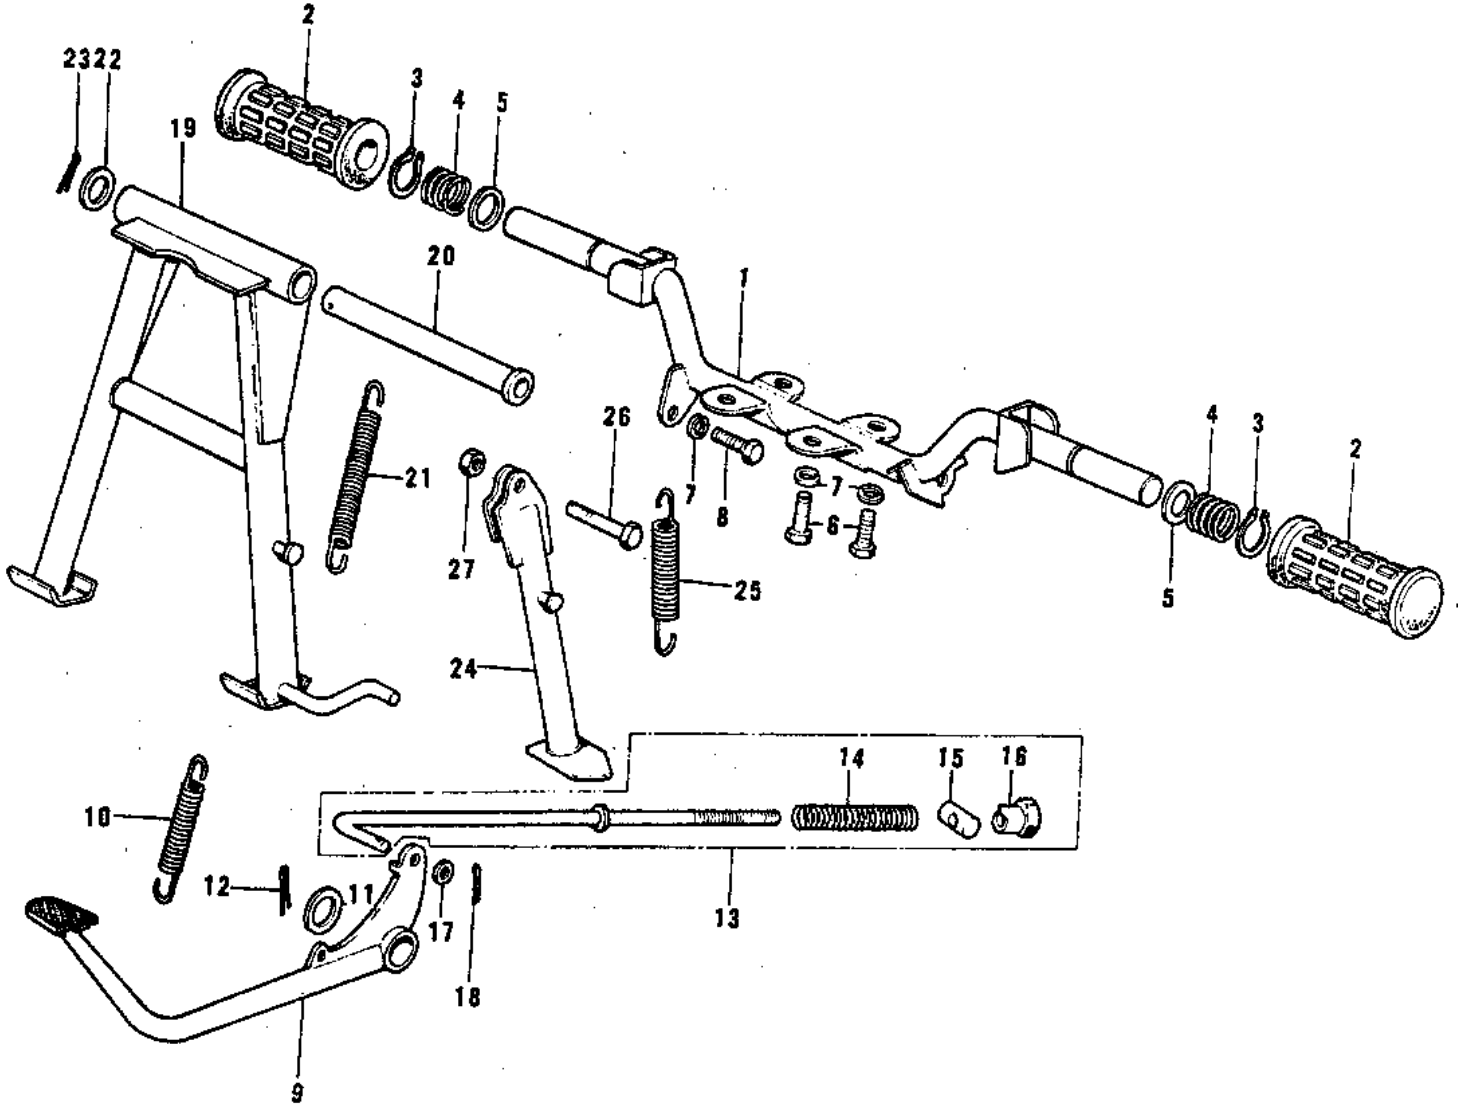

# 1970 G3SS PARTS DIAGRAM

FOOTRESTS/STANDS/BRAKE PEDAL ('74-'75)

# 1970 G3SS PARTS LIST

FOOTRESTS/STANDS/BRAKE PEDAL ('74-'75)

ITEM NAME	PART NUMBER	QUANTITY
BAR,FOOTREST (Ref # 1)	34002-048	1
RUBBER FOOTREST (Ref # 2)	92076-006	2
CIRCLIP 16MM (Ref # 3)	480J1600	2
SPRING FOOTREST PEG (Ref # 4)	34006-002	2
WASHER FOLDING PEG (Ref # 5)	92022-049	2
BOLT-SMALL-UPSET,8X16 (Ref # 6)	115G0816	4
BOLT HEX HEAD 8X16 (Ref # 6)	116B0816	AL
WASHER SPRING 8MM (Ref # 7)	461F0800	5
BOLT,8X20 (Ref # 8)	115G0820	1
BOLT,8X20 (Ref # 8)	115G0820	AL
PEDAL BRAKE (Ref # 9)	43001-014	1
SPRING BRAKE PEDAL (Ref # 10)	43005-005	1
WASHER BRAKE PEDAL (Ref # 11)	92022-085	1
PIN COTTER 3.0X30 (Ref # 12)	550D3030	1
BRAKE ROD ASSY (Ref # 13)	43010-5003	1
SPRING,BRAKE ROD (Ref # 14)	43012-001	1
PIN BRAKE (Ref # 15)	92043-039	1
NUT-BRAKE ROD ADJUST (Ref # 16)	92015-042	1
WASHER PLAIN 6MM (Ref # 17)	410B0600	1
PIN COTTER 2.0X15 (Ref # 18)	550D2015	1
STAND-MAIN (Ref # 19)	34011-1045	1
SHAFT MAIN STAND (Ref # 20)	34019-006	1
SPRING MAIN STAND (Ref # 21)	34023-005	1
WASHER BRAKE PEDAL (Ref # 22)	92022-085	1
PIN COTTER 3.0X30 (Ref # 23)	550D3030	1
STAND-SIDE (Ref # 24)	34024-053	1
SPRING,SIDE STAND (Ref # 25)	34025-001	1
BOLT,HEX HEAD,10X25 (Ref # 26)	113G1025	1
NUT 10MM (Ref # 27)	315B1000	1