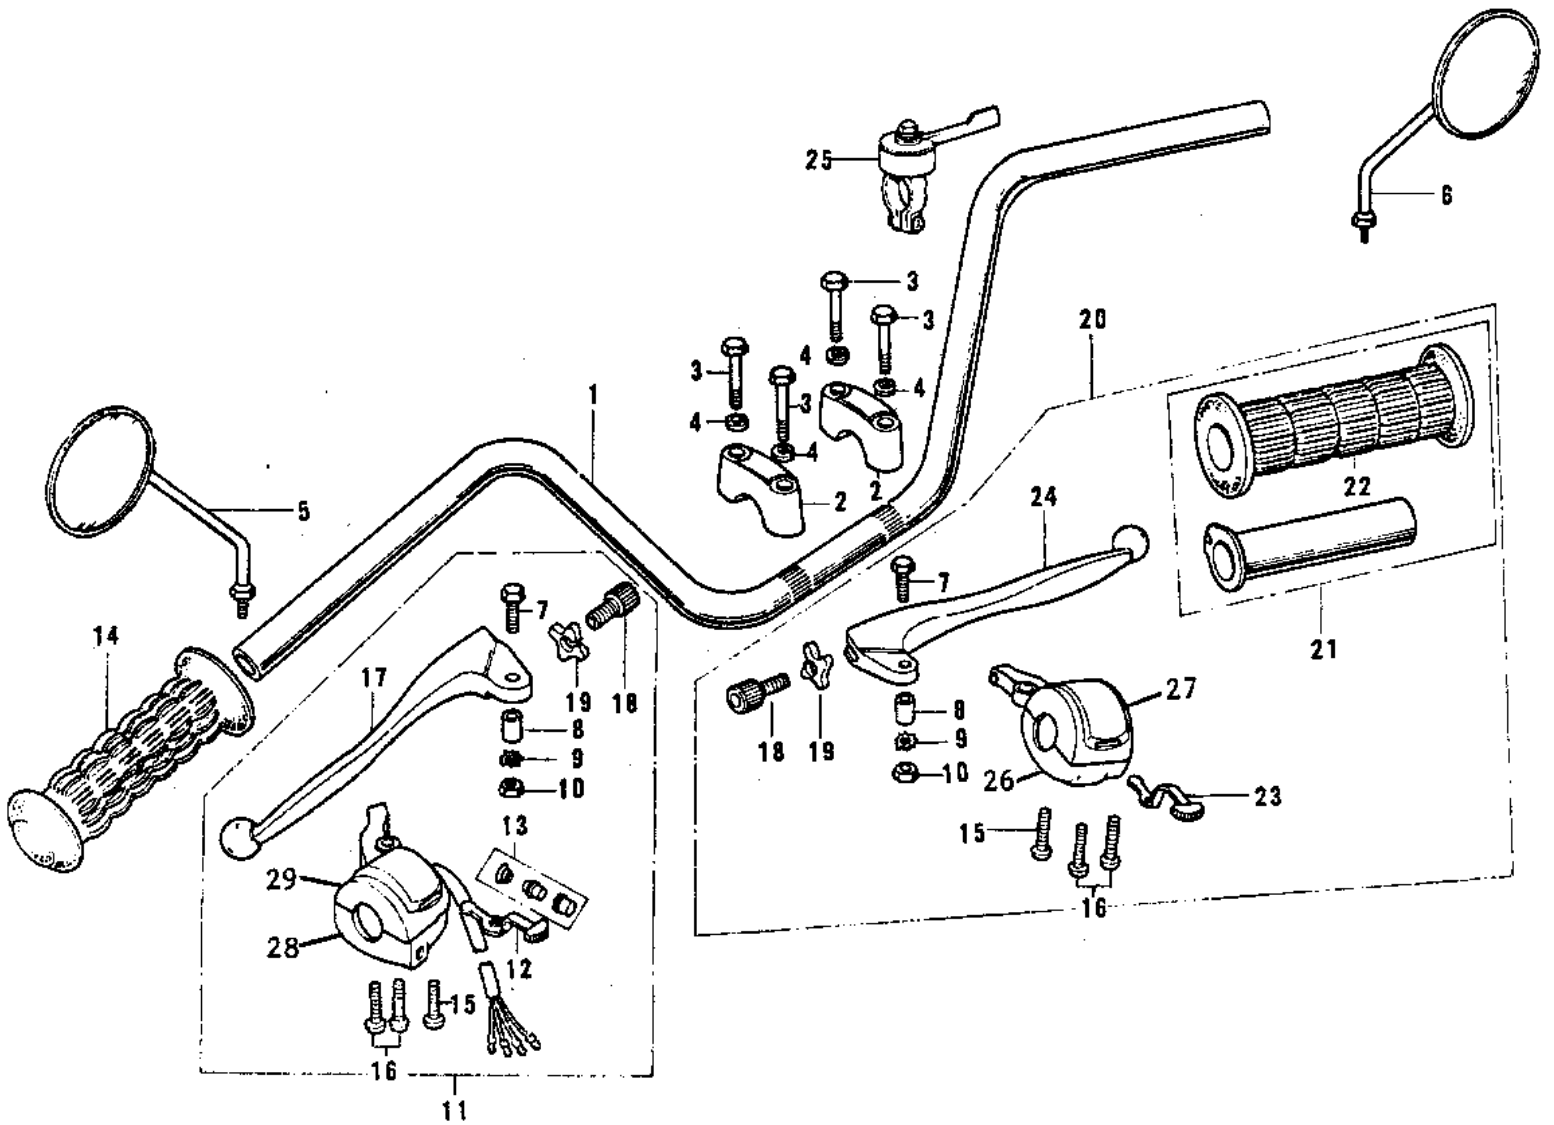

1972 G3SS-B PARTS DIAGRAM

HANDLEBAR (G3SS-D) ('74-'75)

1972 G3SS-B PARTS LIST

HANDLEBAR (G3SS-D) ('74-'75)

ITEM NAME	PART NUMBER	QUANTITY
HANDLEBAR (Ref # 1)	46003-033	1
HOLDER UPPER HANDLEBAR (Ref # 2)	46012-004	2
BOLT 8X38 (Ref # 3)	92001-1405	4
WASHER SPRING 8MM (Ref # 4)	461F0800	4
REAR VIEW MIRROR LH (Ref # 5)	56003-016	1
REAR VIEW MIRROR R.H. (Ref # 6)	56002-024	1
BOLT HEX HEAD 5X20 (Ref # 7)	92007-020	2
COLLAR LEVER (Ref # 8)	46059-011	2
WASHER LOCK 5MM (Ref # 9)	464H0500	2
NUT 5MM (Ref # 10)	312B0500	2
GRIP ASSY,L.H (Ref # 11)	46074-093	1
KNOB ASSY L.H SWITCH (Ref # 12)	46088-001	1
SWITCH ASSY LH BUTTON (Ref # 13)	46078-003	1
RUBBER,L.H GRIP (Ref # 14)	46075-020	1
SCREW PAN HEAD 5X18 (Ref # 15)	220B0518	2
SCREW PAN HEAD 5X20 (Ref # 16)	220B0520	4
LEVER-CLUTCH (Ref # 17)	46092-015	1
SCREW,CABLE ADJUST (Ref # 18)	46055-010	2
NUT LOCK ADJUST SCREW (Ref # 19)	46056-001	2
GRIP ASSY,R.H (Ref # 20)	46017-078	1
GRIP ASSY,THROTTLE (Ref # 21)	46019-024	1
RUBBER,R.H.GRIP (Ref # 22)	46061-015	1
KNOB ASSY R.H SWITCH (Ref # 23)	46043-002	1
LEVER FRONT BRAKE (Ref # 24)	46058-004	1
LEVER ASSY,STARTER (Ref # 25)	46109-013	1
CASE,R.H LOWER (Ref # 26)	46022-017	1
CASE,R.H. UPPER (Ref # 27)	46040-015	1
CASE, L.H. LOWER (Ref # 28)	46077-026	1
CASE,L.H UPPER (Ref # 29)	46086-025	1