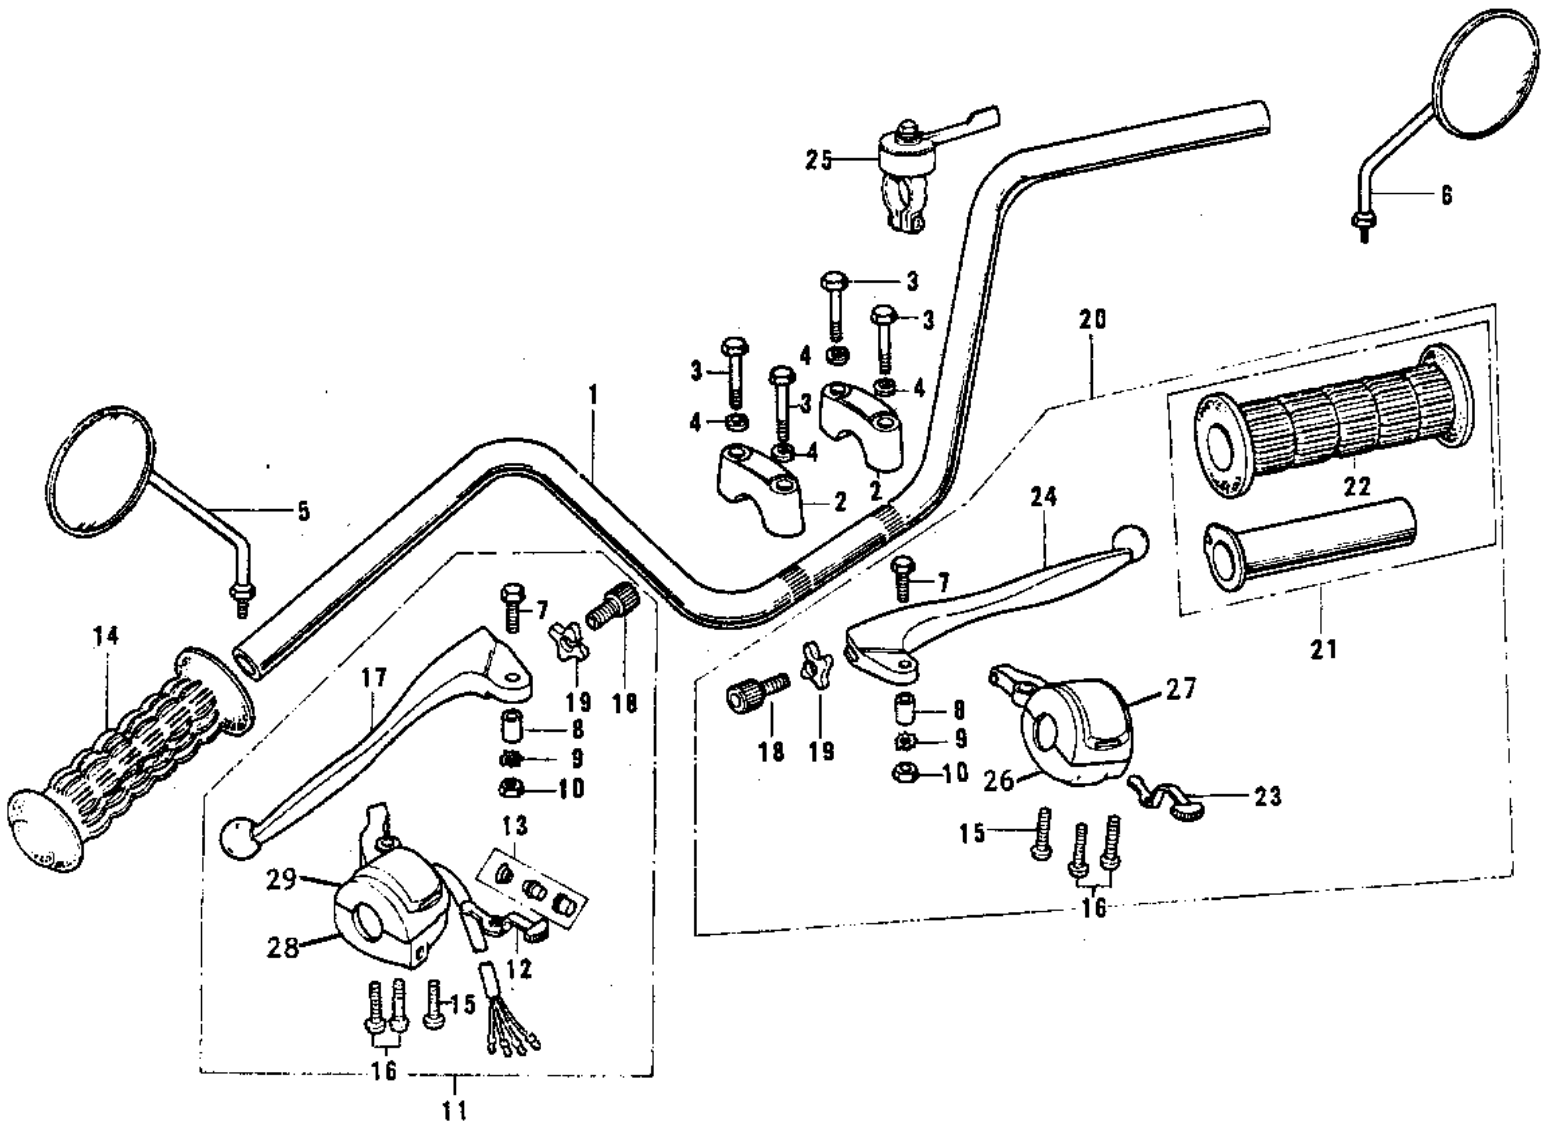

1969 G3SS PARTS DIAGRAM

HANDLEBAR (G3SS-D) ('74-'75)

1969 G3SS PARTS LIST

HANDLEBAR (G3SS-D) ('74-'75)

ITEM NAME	PART NUMBER	QUANTITY
HANDLEBAR (Ref # 1)	46003-033	1
HOLDER UPPER HANDLEBAR (Ref # 2)	46012-004	2
BOLT 8X38 (Ref # 3)	92001-1405	4
WASHER SPRING 8MM (Ref # 4)	461F0800	4
REAR VIEW MIRROR LH (Ref # 5)	56003-016	1
REAR VIEW MIRROR R.H. (Ref # 6)	56002-024	1
BOLT HEX HEAD 5X20 (Ref # 7)	92007-020	2
COLLAR LEVER (Ref # 8)	46059-011	2
WASHER LOCK 5MM (Ref # 9)	464H0500	2
NUT 5MM (Ref # 10)	312B0500	2
GRIP ASSY,L.H (Ref # 11)	46074-093	1
KNOB ASSY L.H SWITCH (Ref # 12)	46088-001	1
SWITCH ASSY LH BUTTON (Ref # 13)	46078-003	1
RUBBER,L.H GRIP (Ref # 14)	46075-020	1
SCREW PAN HEAD 5X18 (Ref # 15)	220B0518	2
SCREW PAN HEAD 5X20 (Ref # 16)	220B0520	4
LEVER-CLUTCH (Ref # 17)	46092-015	1
SCREW,CABLE ADJUST (Ref # 18)	46055-010	2
NUT LOCK ADJUST SCREW (Ref # 19)	46056-001	2
GRIP ASSY,R.H (Ref # 20)	46017-078	1
GRIP ASSY,THROTTLE (Ref # 21)	46019-024	1
RUBBER,R.H.GRIP (Ref # 22)	46061-015	1
KNOB ASSY R.H SWITCH (Ref # 23)	46043-002	1
LEVER FRONT BRAKE (Ref # 24)	46058-004	1
LEVER ASSY,STARTER (Ref # 25)	46109-013	1
CASE,R.H LOWER (Ref # 26)	46022-017	1
CASE,R.H. UPPER (Ref # 27)	46040-015	1
CASE, L.H. LOWER (Ref # 28)	46077-026	1
CASE,L.H UPPER (Ref # 29)	46086-025	1