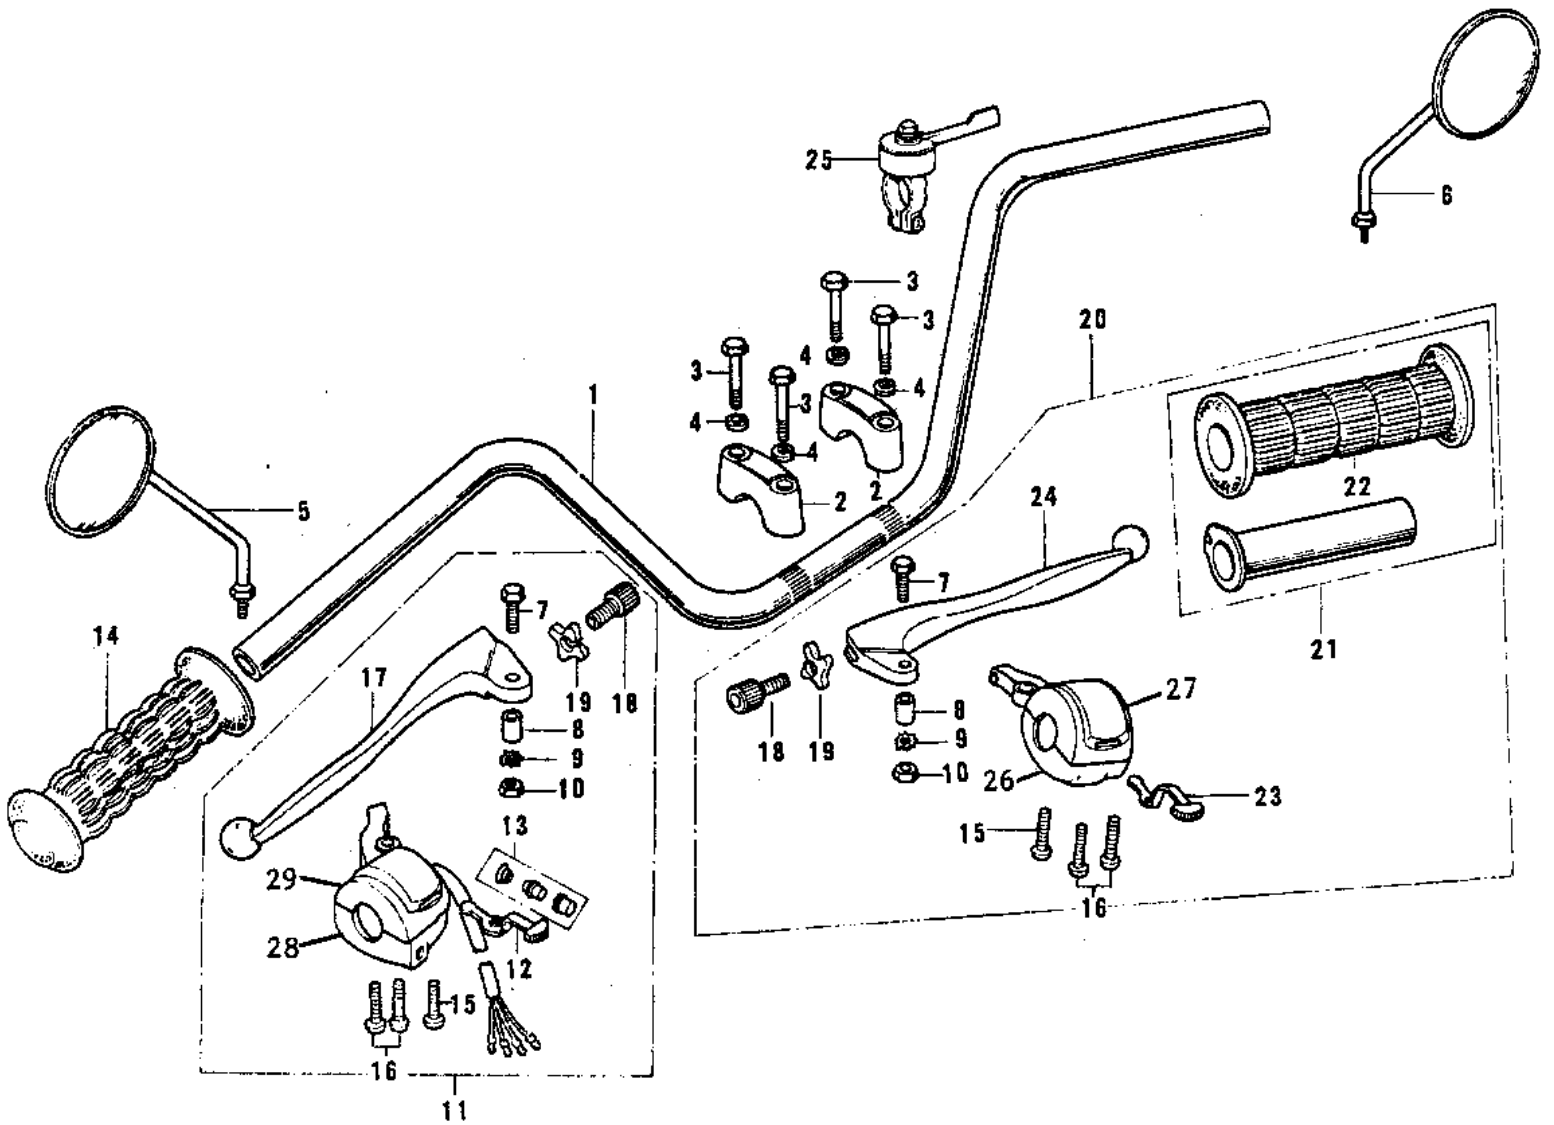

1970 G3SS PARTS DIAGRAM

HANDLEBAR (G3SS-D) ('74-'75)

1970 G3SS PARTS LIST

HANDLEBAR (G3SS-D) ('74-'75)

ITEM NAME	PART NUMBER	QUANTITY
HANDLEBAR (Ref # 1)	46003-033	1
HOLDER UPPER HANDLEBAR (Ref # 2)	46012-004	2
BOLT 8X38 (Ref # 3)	92001-1405	4
WASHER SPRING 8MM (Ref # 4)	461F0800	4
REAR VIEW MIRROR LH (Ref # 5)	56003-016	1
REAR VIEW MIRROR R.H. (Ref # 6)	56002-024	1
BOLT HEX HEAD 5X20 (Ref # 7)	92007-020	2
COLLAR LEVER (Ref # 8)	46059-011	2
WASHER LOCK 5MM (Ref # 9)	464H0500	2
NUT 5MM (Ref # 10)	312B0500	2
GRIP ASSY,L.H (Ref # 11)	46074-093	1
KNOB ASSY L.H SWITCH (Ref # 12)	46088-001	1
SWITCH ASSY LH BUTTON (Ref # 13)	46078-003	1
RUBBER,L.H GRIP (Ref # 14)	46075-020	1
SCREW PAN HEAD 5X18 (Ref # 15)	220B0518	2
SCREW PAN HEAD 5X20 (Ref # 16)	220B0520	4
LEVER-CLUTCH (Ref # 17)	46092-015	1
SCREW,CABLE ADJUST (Ref # 18)	46055-010	2
NUT LOCK ADJUST SCREW (Ref # 19)	46056-001	2
GRIP ASSY,R.H (Ref # 20)	46017-078	1
GRIP ASSY,THROTTLE (Ref # 21)	46019-024	1
RUBBER,R.H.GRIP (Ref # 22)	46061-015	1
KNOB ASSY R.H SWITCH (Ref # 23)	46043-002	1
LEVER FRONT BRAKE (Ref # 24)	46058-004	1
LEVER ASSY,STARTER (Ref # 25)	46109-013	1
CASE,R.H LOWER (Ref # 26)	46022-017	1
CASE,R.H. UPPER (Ref # 27)	46040-015	1
CASE, L.H. LOWER (Ref # 28)	46077-026	1
CASE,L.H UPPER (Ref # 29)	46086-025	1