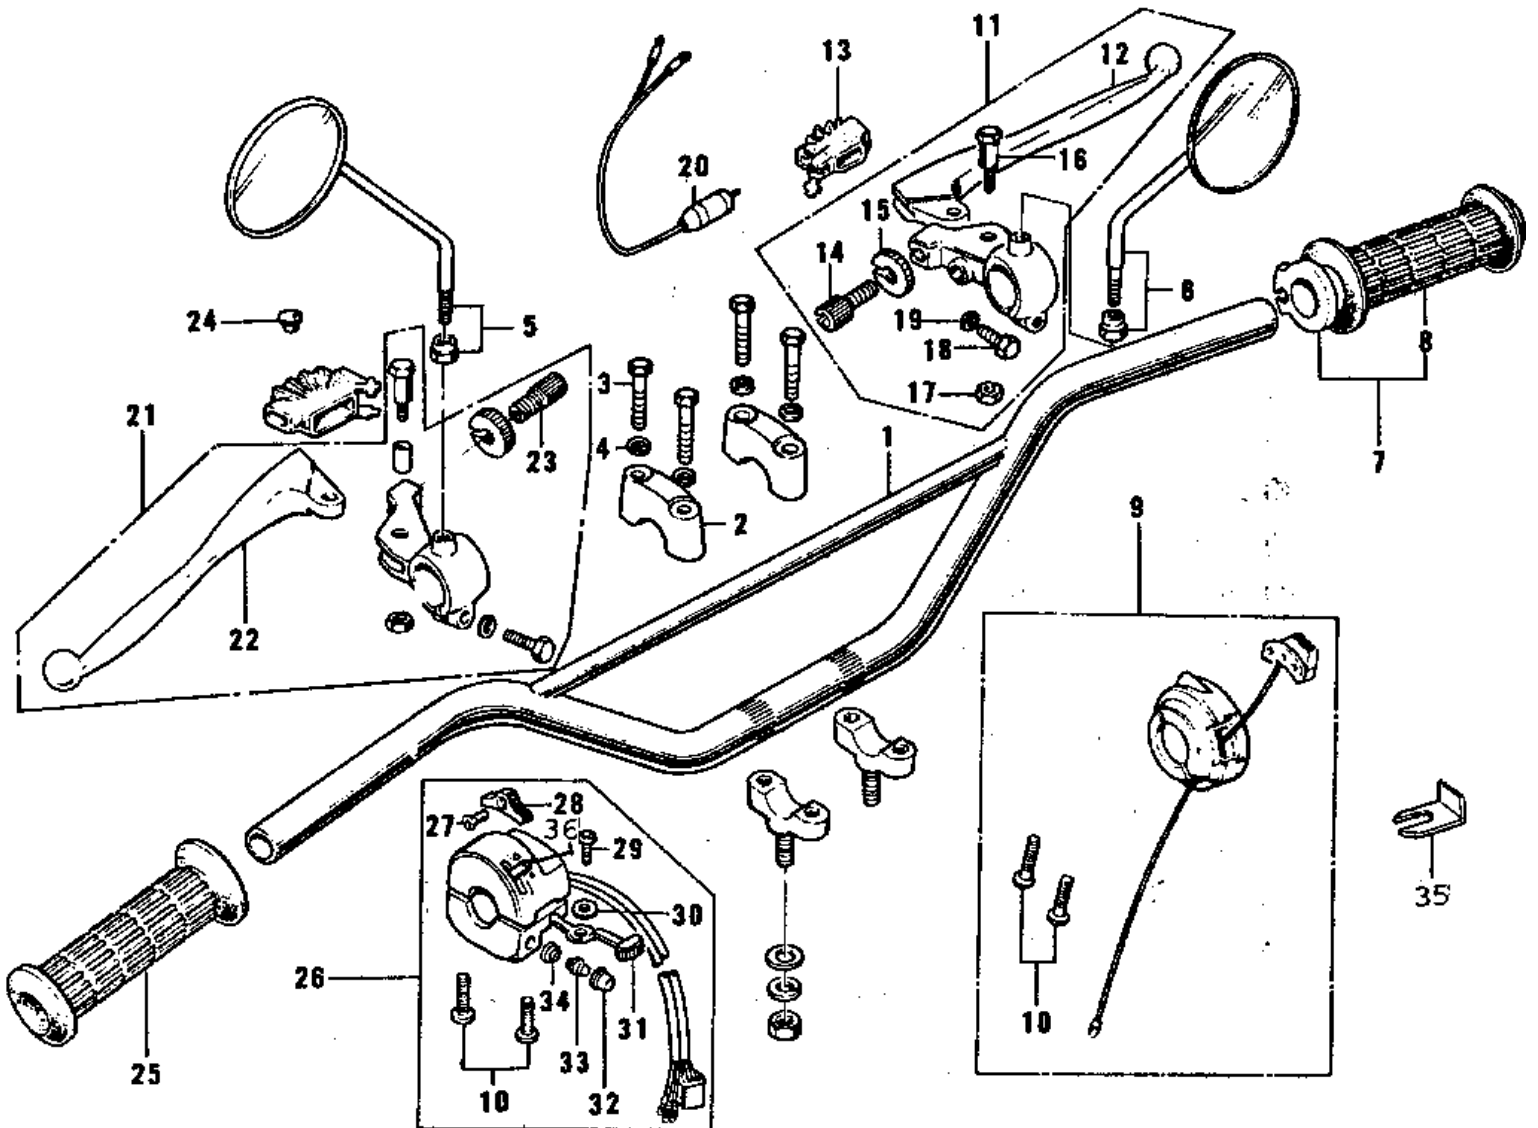

1971 G3SS-A PARTS DIAGRAM

HANDLEBAR (G3SS-E) ('74-'75)

1971 G3SS-A PARTS LIST

HANDLEBAR (G3SS-E) ('74-'75)

ITEM NAME	PART NUMBER	QUANTITY
HANDLEBAR (Ref # 1)	46003-035	1
HOLDER UPPER HANDLEBAR (Ref # 2)	46012-004	2
BOLT 8X38 (Ref # 3)	92001-1405	4
WASHER SPRING 8MM (Ref # 4)	461F0800	4
REAR VIEW MIRROR,L.H (Ref # 5)	56003-009	1
REAR VIEW MIRROR,R.H (Ref # 6)	56002-020	1
GRIP ASSY,THROTTLE (Ref # 7)	46019-034	1
RUBBER-R.H. GRIP (Ref # 8)	46061-013	1
CASE ASSY,R.H (Ref # 9)	46018-036	1
SCREW-PAN-CROS,5X25 (Ref # 10)	220B0525	4
LEVER ASSY,FRONT BRK (Ref # 11)	46021-029	1
LEVER FRONT BRAKE (Ref # 12)	46058-004	1
DUST COVER (Ref # 13)	46071-002	2
SCREW,CABLE ADJUST (Ref # 14)	46055-010	1
NUT-LOCK (Ref # 15)	46056-005	2
BOLT,HEX HEAD,5X22 (Ref # 16)	92007-046	2
NUT-LOCK,5MM (Ref # 17)	92019-014	2
BOLT-UPSET (Ref # 18)	112G0625	2
WASHER PLAIN 6MM (Ref # 19)	410B0600	2
SWITCH-FR. BRAKE LAMP (Ref # 20)	27021-004	1
LEVER ASSY,CLUTCH (Ref # 21)	46076-044	1
LEVER-CLUTCH (Ref # 22)	46092-015	1
SCREW,CABLE ADJUST (Ref # 23)	46055-009	1
CAP-RR VIEW MIRROR (Ref # 24)	92102-009	1
RUBBER-L.H GRIP (Ref # 25)	46075-019	1
CASE ASSY,L.H (Ref # 26)	46091-048	1
L.H GRIP SWITCH KIT (Ref # 27,28,)	99990-531	1
SCREW CNTSNK HD 3X8 (Ref # 27)	221B0308A	1
KNOB-L.H SWITCH (Ref # 28)	46044-011	1

1971 G3SS-A PARTS LIST

HANDLEBAR (G3SS-E) ('74-'75)

ITEM NAME	PART NUMBER	QUANTITY
SCREW PAN HEAD 3X5 (Ref # 29)	220B0305A	1
WASHER (Ref # 30)	92095-010	1
KNOB-SWITCH (Ref # 31)	46044-010	1
SWITCH ASSY,HORN BUTN (Ref # 32)	27010-1009	1
SWITCH ASSY,HORN BUTN (Ref # 33)	27010-1009	1
SWITCH ASSY,HORN BUTN (Ref # 34)	27010-1009	1
SWITCH ASSY,L.H (Ref # 35)	46089-015	1
HOLDER,CONTROL CABLE (Ref # 36)	46037-023	1