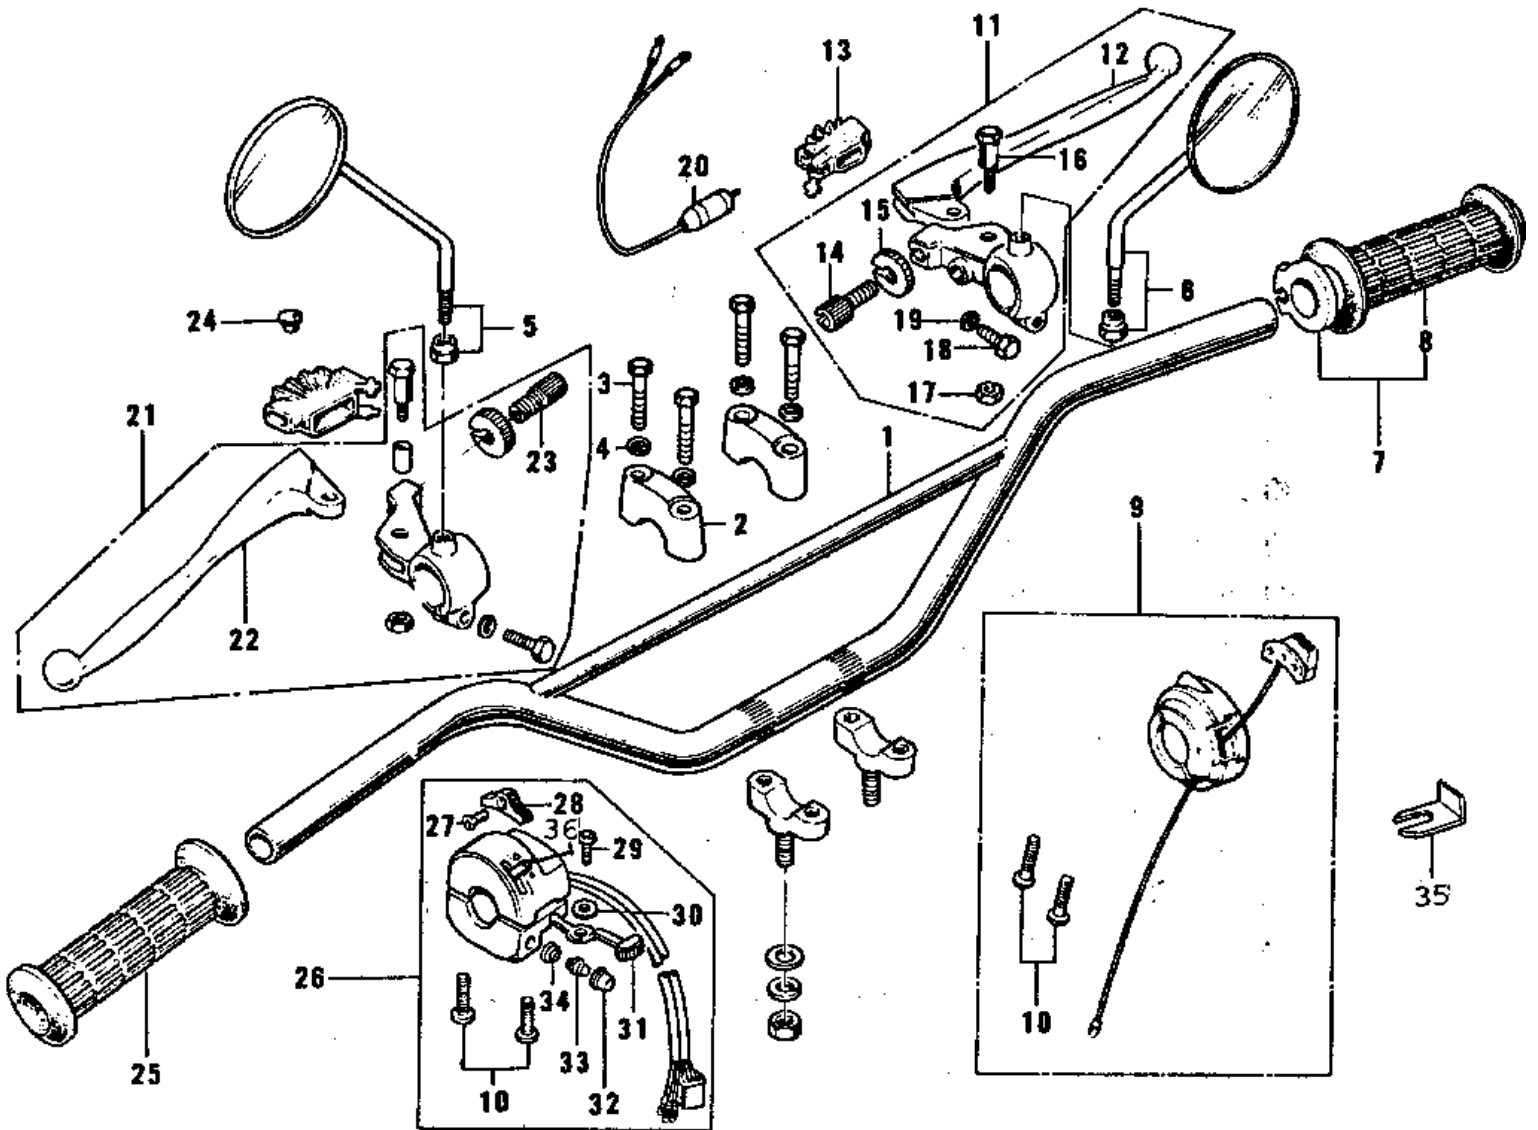

# 1972 G3SS-B PARTS DIAGRAM

HANDLEBAR (G3SS-E) ('74-'75)

## 1972 G3SS-B PARTS LIST

### HANDLEBAR (G3SS-E) ('74-'75)

ITEM NAME	PART NUMBER	QUANTITY
HANDLEBAR (Ref # 1)	46003-035	1
HOLDER UPPER HANDLEBAR (Ref # 2)	46012-004	2
BOLT 8X38 (Ref # 3)	92001-1405	4
WASHER SPRING 8MM (Ref # 4)	461F0800	4
REAR VIEW MIRROR,L.H (Ref # 5)	56003-009	1
REAR VIEW MIRROR,R.H (Ref # 6)	56002-020	1
GRIP ASSY,THROTTLE (Ref # 7)	46019-034	1
RUBBER-R.H. GRIP (Ref # 8)	46061-013	1
CASE ASSY,R.H (Ref # 9)	46018-036	1
SCREW-PAN-CROS,5X25 (Ref # 10)	220B0525	4
LEVER ASSY,FRONT BRK (Ref # 11)	46021-029	1
LEVER FRONT BRAKE (Ref # 12)	46058-004	1
DUST COVER (Ref # 13)	46071-002	2
SCREW,CABLE ADJUST (Ref # 14)	46055-010	1
NUT-LOCK (Ref # 15)	46056-005	2
BOLT,HEX HEAD,5X22 (Ref # 16)	92007-046	2
NUT-LOCK,5MM (Ref # 17)	92019-014	2
BOLT-UPSET (Ref # 18)	112G0625	2
WASHER PLAIN 6MM (Ref # 19)	410B0600	2
SWITCH-FR. BRAKE LAMP (Ref # 20)	27021-004	1
LEVER ASSY,CLUTCH (Ref # 21)	46076-044	1
LEVER-CLUTCH (Ref # 22)	46092-015	1
SCREW,CABLE ADJUST (Ref # 23)	46055-009	1
CAP-RR VIEW MIRROR (Ref # 24)	92102-009	1
RUBBER-L.H GRIP (Ref # 25)	46075-019	1
CASE ASSY,L.H (Ref # 26)	46091-048	1
L.H GRIP SWITCH KIT (Ref # 27,28,)	99990-531	1
SCREW CNTSNK HD 3X8 (Ref # 27)	221B0308A	1
KNOB-L.H SWITCH (Ref # 28)	46044-011	1

## 1972 G3SS-B PARTS LIST

HANDLEBAR (G3SS-E) ('74-'75)

ITEM NAME	PART NUMBER	QUANTITY
SCREW PAN HEAD 3X5 (Ref # 29)	220B0305A	1
WASHER (Ref # 30)	92095-010	1
KNOB-SWITCH (Ref # 31)	46044-010	1
SWITCH ASSY,HORN BUTN (Ref # 32)	27010-1009	1
SWITCH ASSY,HORN BUTN (Ref # 33)	27010-1009	1
SWITCH ASSY,HORN BUTN (Ref # 34)	27010-1009	1
SWITCH ASSY,L.H (Ref # 35)	46089-015	1
HOLDER,CONTROL CABLE (Ref # 36)	46037-023	1