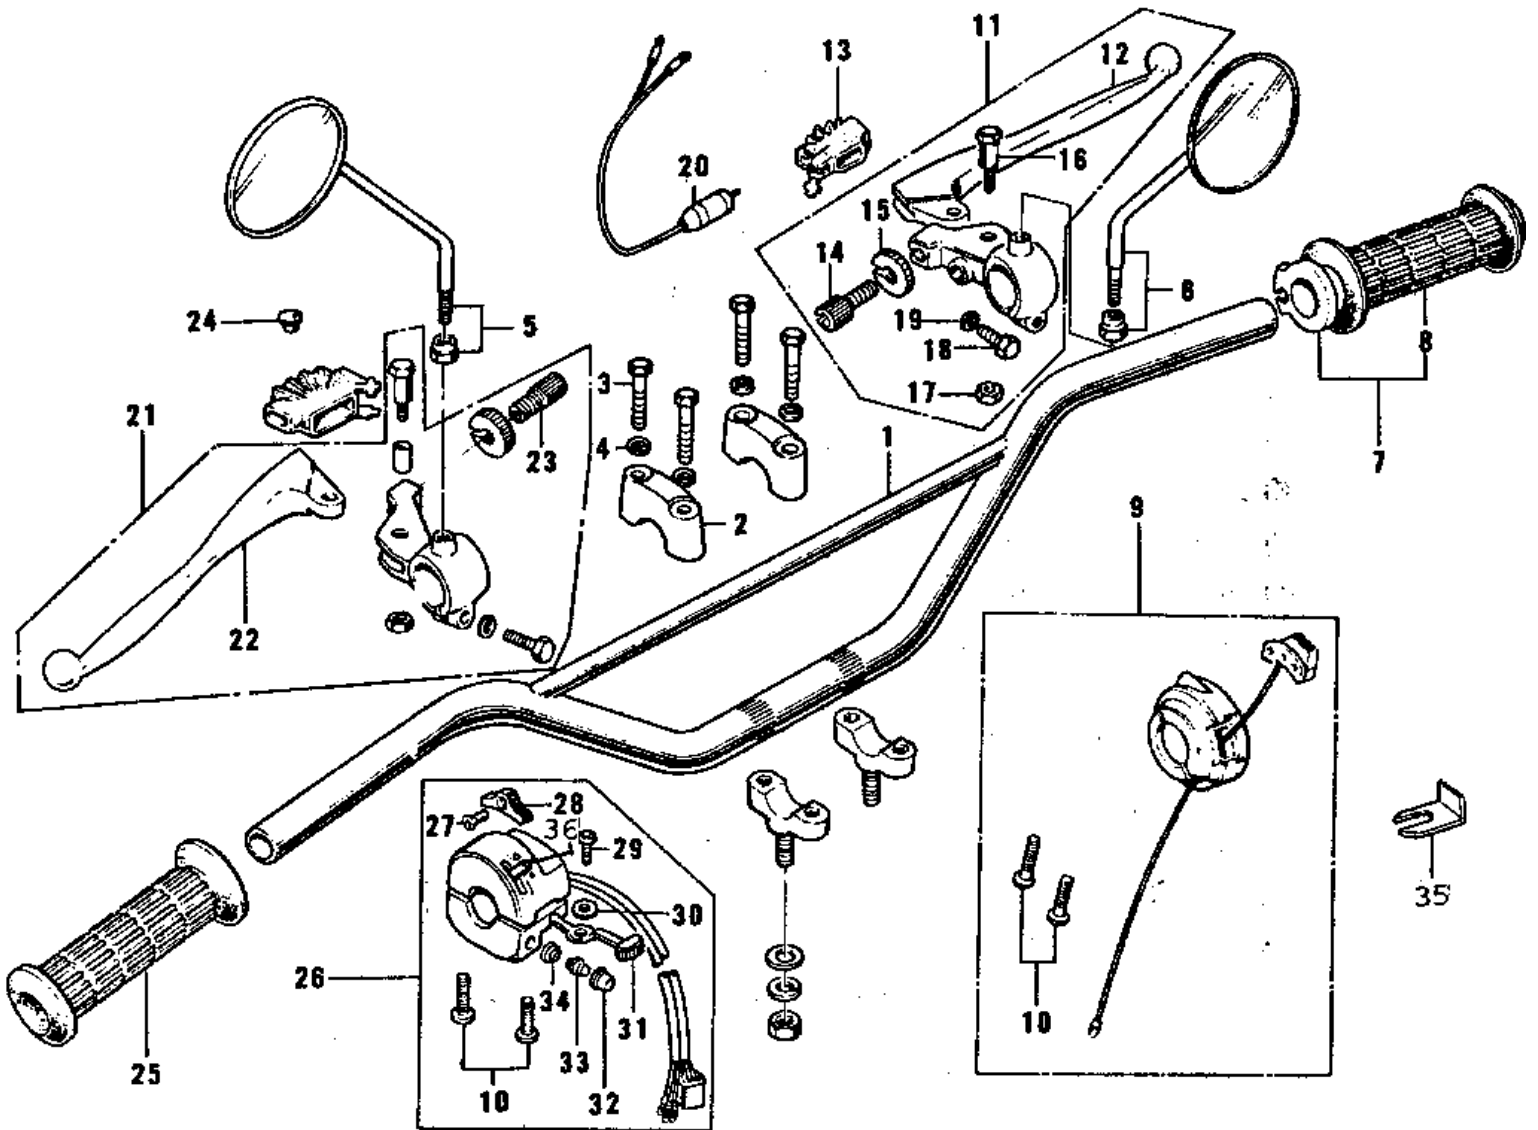

# 1973 G3SS-C PARTS DIAGRAM

HANDLEBAR (G3SS-E) ('74-'75)

# 1973 G3SS-C PARTS LIST

## HANDLEBAR (G3SS-E) ('74-'75)

ITEM NAME	PART NUMBER	QUANTITY
HANDLEBAR (Ref # 1)	46003-035	1
HOLDER UPPER HANDLEBAR (Ref # 2)	46012-004	2
BOLT 8X38 (Ref # 3)	92001-1405	4
WASHER SPRING 8MM (Ref # 4)	461F0800	4
REAR VIEW MIRROR,L.H (Ref # 5)	56003-009	1
REAR VIEW MIRROR,R.H (Ref # 6)	56002-020	1
GRIP ASSY,THROTTLE (Ref # 7)	46019-034	1
RUBBER-R.H. GRIP (Ref # 8)	46061-013	1
CASE ASSY,R.H (Ref # 9)	46018-036	1
SCREW-PAN-CROS,5X25 (Ref # 10)	220B0525	4
LEVER ASSY,FRONT BRK (Ref # 11)	46021-029	1
LEVER FRONT BRAKE (Ref # 12)	46058-004	1
DUST COVER (Ref # 13)	46071-002	2
SCREW,CABLE ADJUST (Ref # 14)	46055-010	1
NUT-LOCK (Ref # 15)	46056-005	2
BOLT,HEX HEAD,5X22 (Ref # 16)	92007-046	2
NUT-LOCK,5MM (Ref # 17)	92019-014	2
BOLT-UPSET (Ref # 18)	112G0625	2
WASHER PLAIN 6MM (Ref # 19)	410B0600	2
SWITCH-FR. BRAKE LAMP (Ref # 20)	27021-004	1
LEVER ASSY,CLUTCH (Ref # 21)	46076-044	1
LEVER-CLUTCH (Ref # 22)	46092-015	1
SCREW,CABLE ADJUST (Ref # 23)	46055-009	1
CAP-RR VIEW MIRROR (Ref # 24)	92102-009	1
RUBBER-L.H GRIP (Ref # 25)	46075-019	1
CASE ASSY,L.H (Ref # 26)	46091-048	1
L.H GRIP SWITCH KIT (Ref # 27,28,)	99990-531	1
SCREW CNTSNK HD 3X8 (Ref # 27)	221B0308A	1
KNOB-L.H SWITCH (Ref # 28)	46044-011	1

## 1973 G3SS-C PARTS LIST

HANDLEBAR (G3SS-E) ('74-'75)

ITEM NAME	PART NUMBER	QUANTITY
SCREW PAN HEAD 3X5 (Ref # 29)	220B0305A	1
WASHER (Ref # 30)	92095-010	1
KNOB-SWITCH (Ref # 31)	46044-010	1
SWITCH ASSY,HORN BUTN (Ref # 32)	27010-1009	1
SWITCH ASSY,HORN BUTN (Ref # 33)	27010-1009	1
SWITCH ASSY,HORN BUTN (Ref # 34)	27010-1009	1
SWITCH ASSY,L.H (Ref # 35)	46089-015	1
HOLDER,CONTROL CABLE (Ref # 36)	46037-023	1