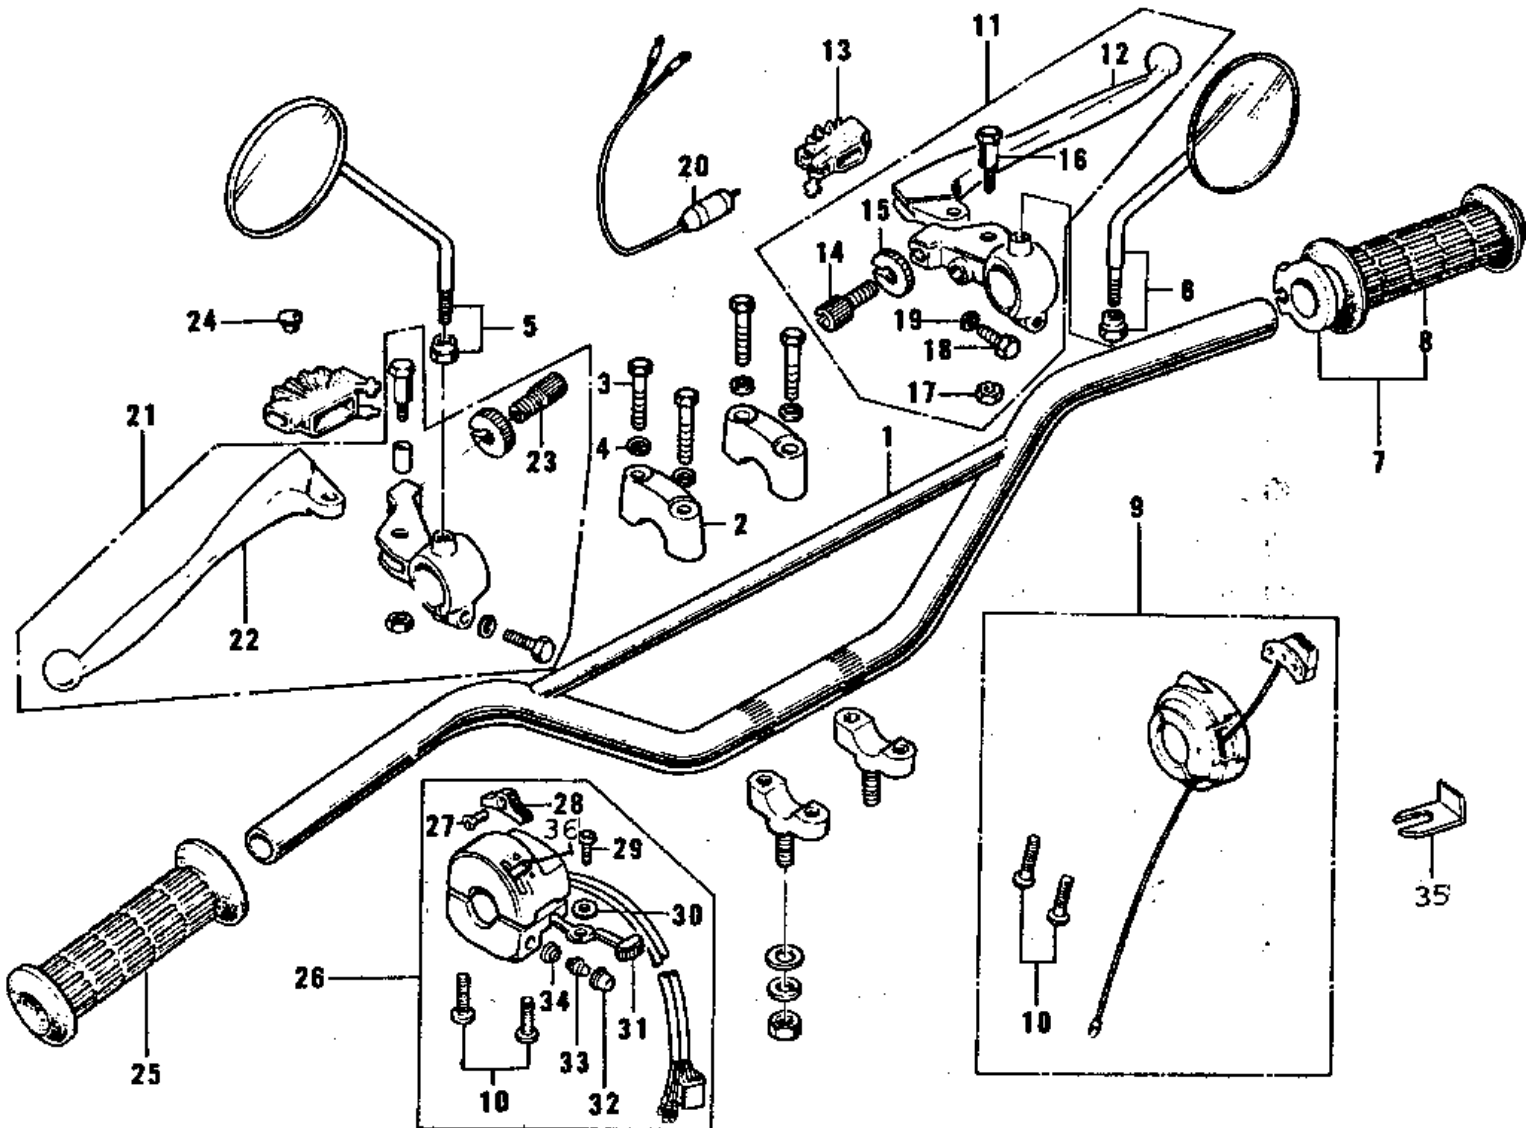

1974 G3SS-D PARTS DIAGRAM

HANDLEBAR (G3SS-E) ('74-'75)

1974 G3SS-D PARTS LIST

HANDLEBAR (G3SS-E) ('74-'75)

ITEM NAME	PART NUMBER	QUANTITY
HANDLEBAR (Ref # 1)	46003-035	1
HOLDER UPPER HANDLEBAR (Ref # 2)	46012-004	2
BOLT 8X38 (Ref # 3)	92001-1405	4
WASHER SPRING 8MM (Ref # 4)	461F0800	4
REAR VIEW MIRROR,L.H (Ref # 5)	56003-009	1
REAR VIEW MIRROR,R.H (Ref # 6)	56002-020	1
GRIP ASSY,THROTTLE (Ref # 7)	46019-034	1
RUBBER-R.H. GRIP (Ref # 8)	46061-013	1
CASE ASSY,R.H (Ref # 9)	46018-036	1
SCREW-PAN-CROS,5X25 (Ref # 10)	220B0525	4
LEVER ASSY,FRONT BRK (Ref # 11)	46021-029	1
LEVER FRONT BRAKE (Ref # 12)	46058-004	1
DUST COVER (Ref # 13)	46071-002	2
SCREW,CABLE ADJUST (Ref # 14)	46055-010	1
NUT-LOCK (Ref # 15)	46056-005	2
BOLT,HEX HEAD,5X22 (Ref # 16)	92007-046	2
NUT-LOCK,5MM (Ref # 17)	92019-014	2
BOLT-UPSET (Ref # 18)	112G0625	2
WASHER PLAIN 6MM (Ref # 19)	410B0600	2
SWITCH-FR. BRAKE LAMP (Ref # 20)	27021-004	1
LEVER ASSY,CLUTCH (Ref # 21)	46076-044	1
LEVER-CLUTCH (Ref # 22)	46092-015	1
SCREW,CABLE ADJUST (Ref # 23)	46055-009	1
CAP-RR VIEW MIRROR (Ref # 24)	92102-009	1
RUBBER-L.H GRIP (Ref # 25)	46075-019	1
CASE ASSY,L.H (Ref # 26)	46091-048	1
L.H GRIP SWITCH KIT (Ref # 27,28,)	99990-531	1
SCREW CNTSNK HD 3X8 (Ref # 27)	221B0308A	1
KNOB-L.H SWITCH (Ref # 28)	46044-011	1

1974 G3SS-D PARTS LIST

HANDLEBAR (G3SS-E) ('74-'75)

ITEM NAME	PART NUMBER	QUANTITY
SCREW PAN HEAD 3X5 (Ref # 29)	220B0305A	1
WASHER (Ref # 30)	92095-010	1
KNOB-SWITCH (Ref # 31)	46044-010	1
SWITCH ASSY,HORN BUTN (Ref # 32)	27010-1009	1
SWITCH ASSY,HORN BUTN (Ref # 33)	27010-1009	1
SWITCH ASSY,HORN BUTN (Ref # 34)	27010-1009	1
SWITCH ASSY,L.H (Ref # 35)	46089-015	1
HOLDER,CONTROL CABLE (Ref # 36)	46037-023	1