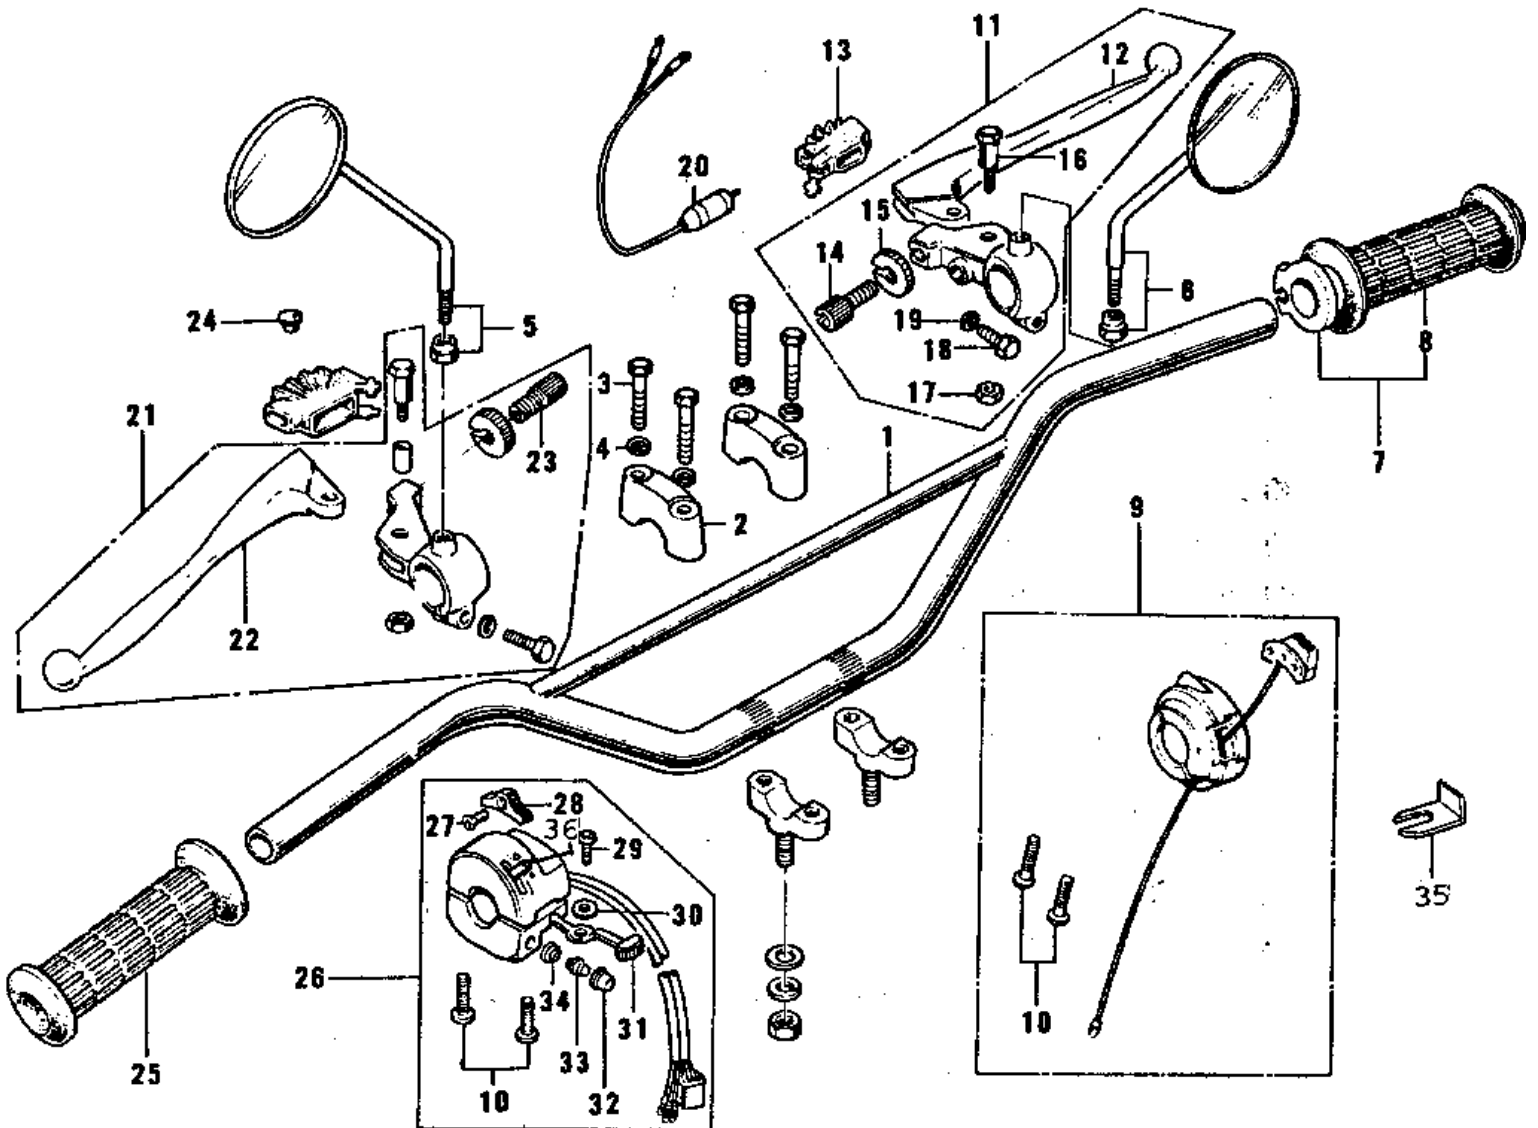

1969 G3SS PARTS DIAGRAM

HANDLEBAR (G3SS-E) ('74-'75)

1969 G3SS PARTS LIST

HANDLEBAR (G3SS-E) ('74-'75)

ITEM NAME	PART NUMBER	QUANTITY
HANDLEBAR (Ref # 1)	46003-035	1
HOLDER UPPER HANDLEBAR (Ref # 2)	46012-004	2
BOLT 8X38 (Ref # 3)	92001-1405	4
WASHER SPRING 8MM (Ref # 4)	461F0800	4
REAR VIEW MIRROR,L.H (Ref # 5)	56003-009	1
REAR VIEW MIRROR,R.H (Ref # 6)	56002-020	1
GRIP ASSY,THROTTLE (Ref # 7)	46019-034	1
RUBBER-R.H. GRIP (Ref # 8)	46061-013	1
CASE ASSY,R.H (Ref # 9)	46018-036	1
SCREW-PAN-CROS,5X25 (Ref # 10)	220B0525	4
LEVER ASSY,FRONT BRK (Ref # 11)	46021-029	1
LEVER FRONT BRAKE (Ref # 12)	46058-004	1
DUST COVER (Ref # 13)	46071-002	2
SCREW,CABLE ADJUST (Ref # 14)	46055-010	1
NUT-LOCK (Ref # 15)	46056-005	2
BOLT,HEX HEAD,5X22 (Ref # 16)	92007-046	2
NUT-LOCK,5MM (Ref # 17)	92019-014	2
BOLT-UPSET (Ref # 18)	112G0625	2
WASHER PLAIN 6MM (Ref # 19)	410B0600	2
SWITCH-FR. BRAKE LAMP (Ref # 20)	27021-004	1
LEVER ASSY,CLUTCH (Ref # 21)	46076-044	1
LEVER-CLUTCH (Ref # 22)	46092-015	1
SCREW,CABLE ADJUST (Ref # 23)	46055-009	1
CAP-RR VIEW MIRROR (Ref # 24)	92102-009	1
RUBBER-L.H GRIP (Ref # 25)	46075-019	1
CASE ASSY,L.H (Ref # 26)	46091-048	1
L.H GRIP SWITCH KIT (Ref # 27,28,)	99990-531	1
SCREW CNTSNK HD 3X8 (Ref # 27)	221B0308A	1
KNOB-L.H SWITCH (Ref # 28)	46044-011	1

1969 G3SS PARTS LIST

HANDLEBAR (G3SS-E) ('74-'75)

ITEM NAME	PART NUMBER	QUANTITY
SCREW PAN HEAD 3X5 (Ref # 29)	220B0305A	1
WASHER (Ref # 30)	92095-010	1
KNOB-SWITCH (Ref # 31)	46044-010	1
SWITCH ASSY,HORN BUTN (Ref # 32)	27010-1009	1
SWITCH ASSY,HORN BUTN (Ref # 33)	27010-1009	1
SWITCH ASSY,HORN BUTN (Ref # 34)	27010-1009	1
SWITCH ASSY,L.H (Ref # 35)	46089-015	1
HOLDER,CONTROL CABLE (Ref # 36)	46037-023	1