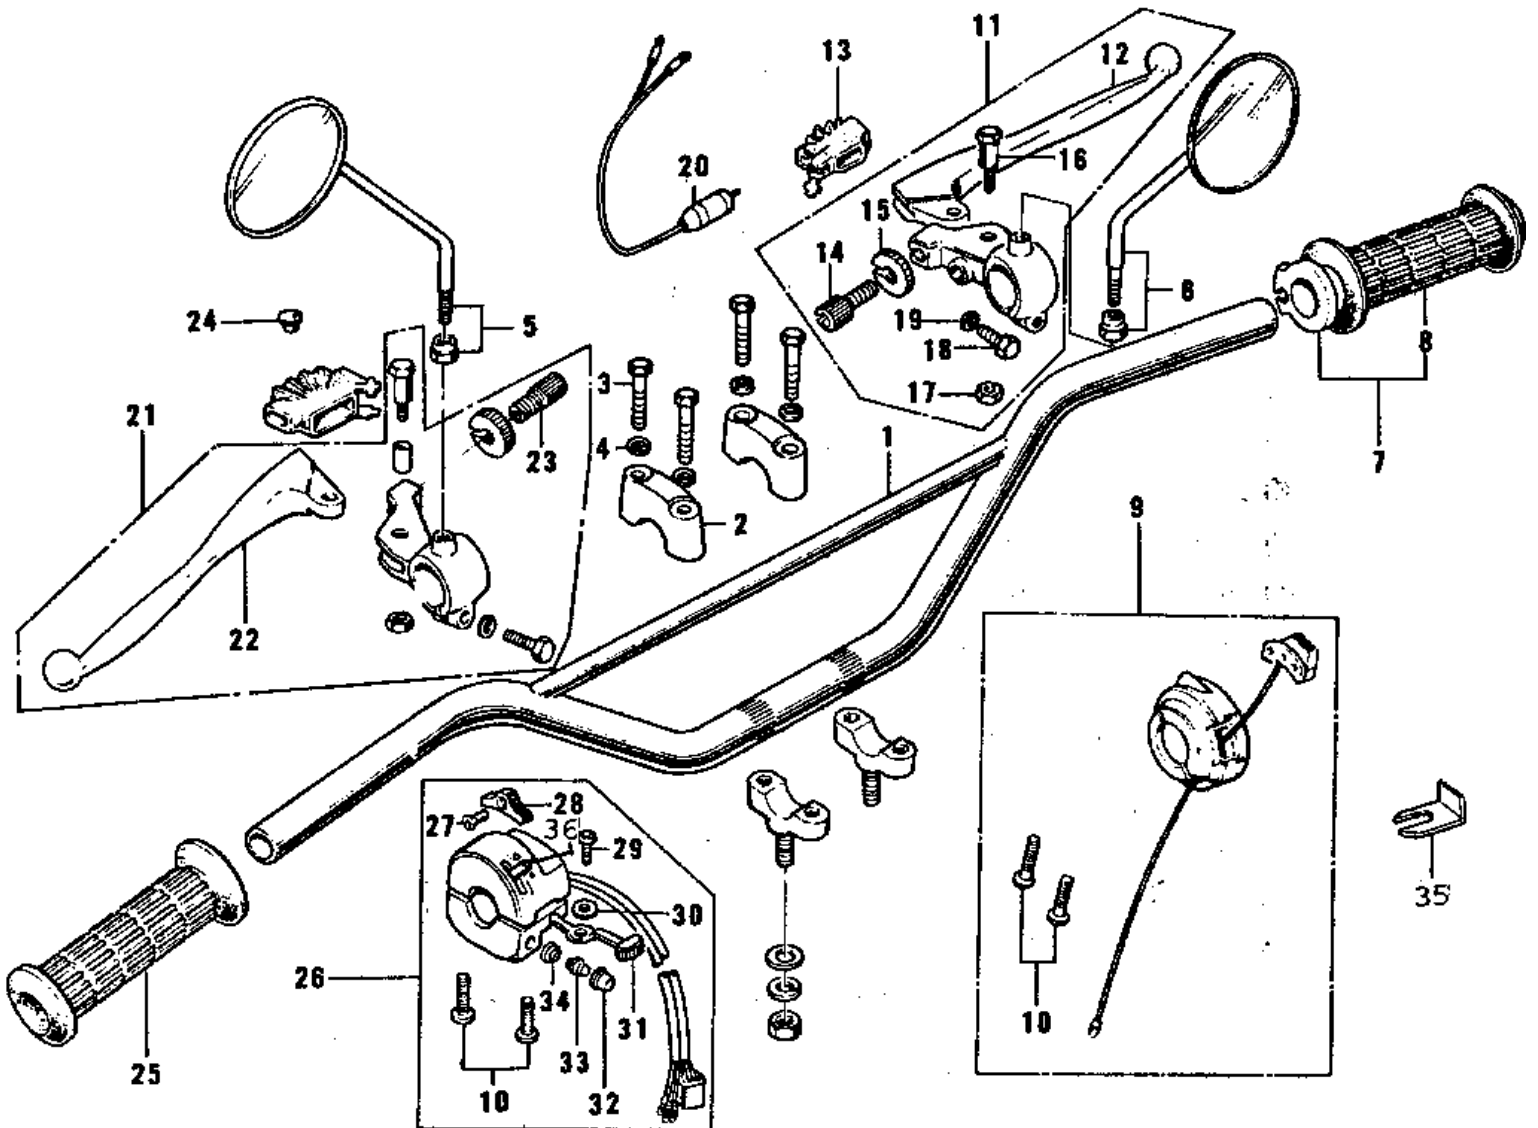

1970 Bushmaster PARTS DIAGRAM

HANDLEBAR (G3SS-E) ('74-'75)

1970 Bushmaster PARTS LIST

HANDLEBAR (G3SS-E) ('74-'75)

ITEM NAME	PART NUMBER	QUANTITY
HANDLEBAR (Ref # 1)	46003-035	1
HOLDER UPPER HANDLEBAR (Ref # 2)	46012-004	2
BOLT 8X38 (Ref # 3)	92001-1405	4
WASHER SPRING 8MM (Ref # 4)	461F0800	4
REAR VIEW MIRROR,L.H (Ref # 5)	56003-009	1
REAR VIEW MIRROR,R.H (Ref # 6)	56002-020	1
GRIP ASSY,THROTTLE (Ref # 7)	46019-034	1
RUBBER-R.H. GRIP (Ref # 8)	46061-013	1
CASE ASSY,R.H (Ref # 9)	46018-036	1
SCREW-PAN-CROS,5X25 (Ref # 10)	220B0525	4
LEVER ASSY,FRONT BRK (Ref # 11)	46021-029	1
LEVER FRONT BRAKE (Ref # 12)	46058-004	1
DUST COVER (Ref # 13)	46071-002	2
SCREW,CABLE ADJUST (Ref # 14)	46055-010	1
NUT-LOCK (Ref # 15)	46056-005	2
BOLT,HEX HEAD,5X22 (Ref # 16)	92007-046	2
NUT-LOCK,5MM (Ref # 17)	92019-014	2
BOLT-UPSET (Ref # 18)	112G0625	2
WASHER PLAIN 6MM (Ref # 19)	410B0600	2
SWITCH-FR. BRAKE LAMP (Ref # 20)	27021-004	1
LEVER ASSY,CLUTCH (Ref # 21)	46076-044	1
LEVER-CLUTCH (Ref # 22)	46092-015	1
SCREW,CABLE ADJUST (Ref # 23)	46055-009	1
CAP-RR VIEW MIRROR (Ref # 24)	92102-009	1
RUBBER-L.H GRIP (Ref # 25)	46075-019	1
CASE ASSY,L.H (Ref # 26)	46091-048	1
L.H GRIP SWITCH KIT (Ref # 27,28,)	99990-531	1
SCREW CNTSNK HD 3X8 (Ref # 27)	221B0308A	1
KNOB-L.H SWITCH (Ref # 28)	46044-011	1

1970 Bushmaster PARTS LIST

HANDLEBAR (G3SS-E) ('74-'75)

ITEM NAME	PART NUMBER	QUANTITY
SCREW PAN HEAD 3X5 (Ref # 29)	220B0305A	1
WASHER (Ref # 30)	92095-010	1
KNOB-SWITCH (Ref # 31)	46044-010	1
SWITCH ASSY,HORN BUTN (Ref # 32)	27010-1009	1
SWITCH ASSY,HORN BUTN (Ref # 33)	27010-1009	1
SWITCH ASSY,HORN BUTN (Ref # 34)	27010-1009	1
SWITCH ASSY,L.H (Ref # 35)	46089-015	1
HOLDER,CONTROL CABLE (Ref # 36)	46037-023	1