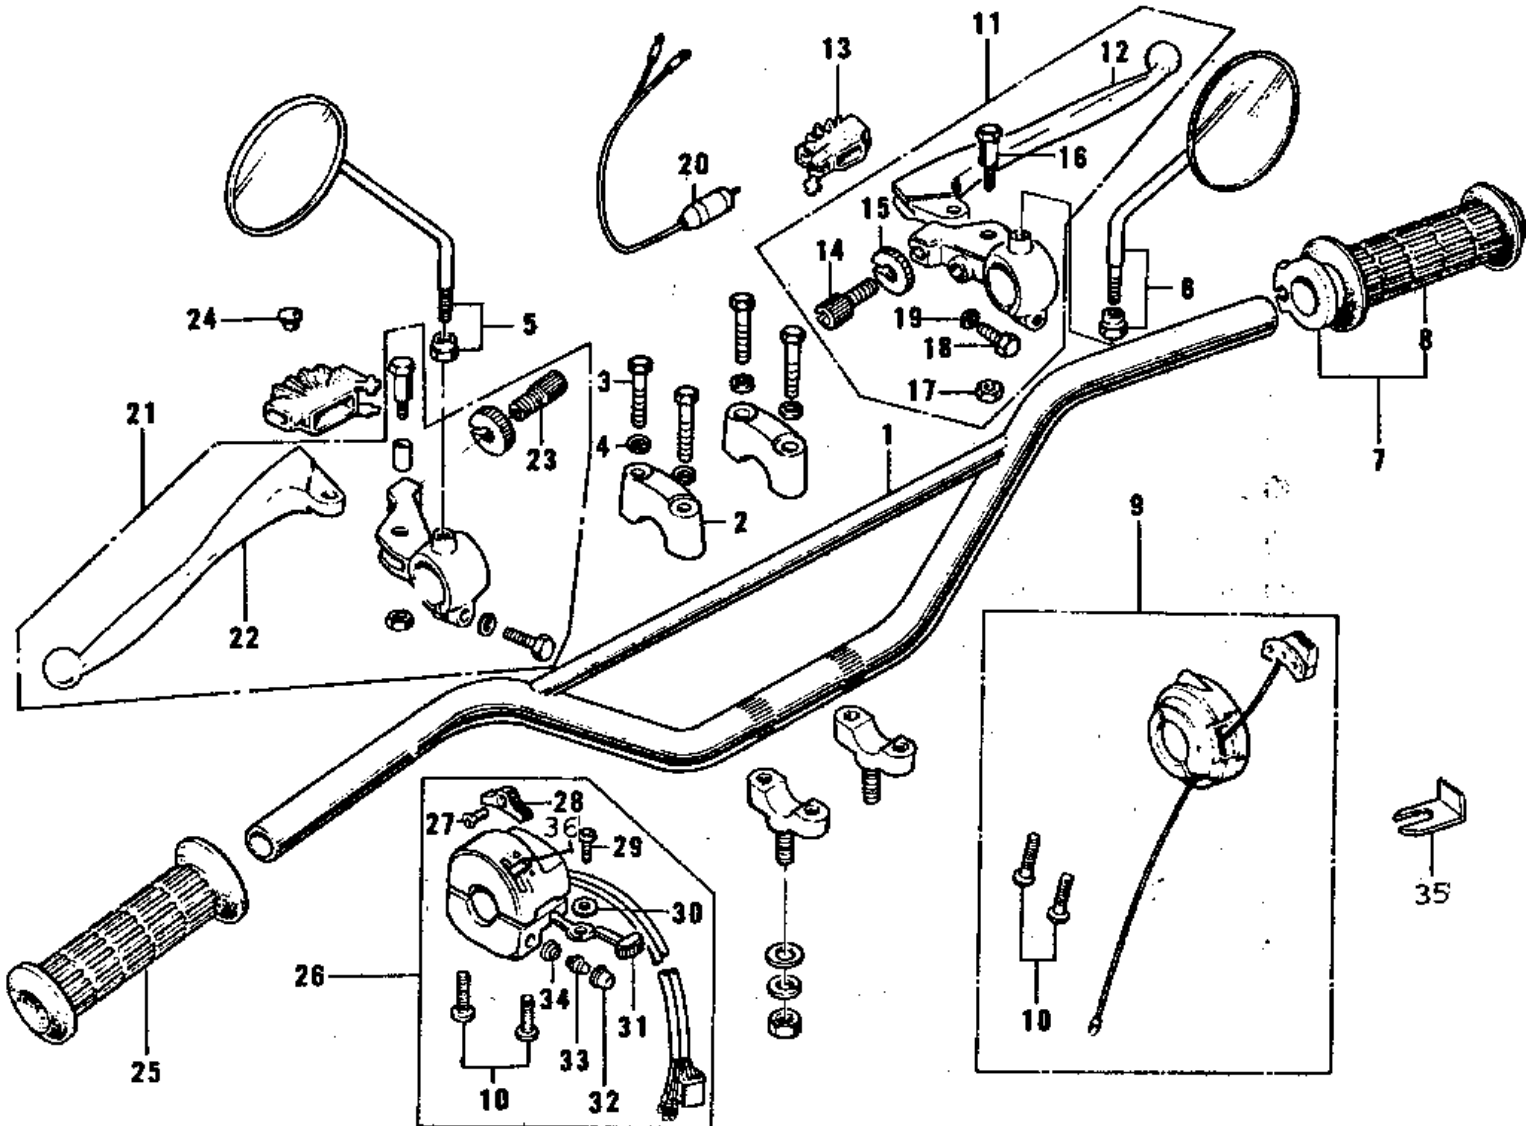

# 1969 Bushmaster PARTS DIAGRAM

HANDLEBAR (G3SS-E) ('74-'75)

# 1969 Bushmaster PARTS LIST

HANDLEBAR (G3SS-E) ('74-'75)

ITEM NAME	PART NUMBER	QUANTITY
HANDLEBAR (Ref # 1)	46003-035	1
HOLDER UPPER HANDLEBAR (Ref # 2)	46012-004	2
BOLT 8X38 (Ref # 3)	92001-1405	4
WASHER SPRING 8MM (Ref # 4)	461F0800	4
REAR VIEW MIRROR,L.H (Ref # 5)	56003-009	1
REAR VIEW MIRROR,R.H (Ref # 6)	56002-020	1
GRIP ASSY,THROTTLE (Ref # 7)	46019-034	1
RUBBER-R.H. GRIP (Ref # 8)	46061-013	1
CASE ASSY,R.H (Ref # 9)	46018-036	1
SCREW-PAN-CROS,5X25 (Ref # 10)	220B0525	4
LEVER ASSY,FRONT BRK (Ref # 11)	46021-029	1
LEVER FRONT BRAKE (Ref # 12)	46058-004	1
DUST COVER (Ref # 13)	46071-002	2
SCREW,CABLE ADJUST (Ref # 14)	46055-010	1
NUT-LOCK (Ref # 15)	46056-005	2
BOLT,HEX HEAD,5X22 (Ref # 16)	92007-046	2
NUT-LOCK,5MM (Ref # 17)	92019-014	2
BOLT-UPSET (Ref # 18)	112G0625	2
WASHER PLAIN 6MM (Ref # 19)	410B0600	2
SWITCH-FR. BRAKE LAMP (Ref # 20)	27021-004	1
LEVER ASSY,CLUTCH (Ref # 21)	46076-044	1
LEVER-CLUTCH (Ref # 22)	46092-015	1
SCREW,CABLE ADJUST (Ref # 23)	46055-009	1
CAP-RR VIEW MIRROR (Ref # 24)	92102-009	1
RUBBER-L.H GRIP (Ref # 25)	46075-019	1
CASE ASSY,L.H (Ref # 26)	46091-048	1
L.H GRIP SWITCH KIT (Ref # 27,28,)	99990-531	1
SCREW CNTSNK HD 3X8 (Ref # 27)	221B0308A	1
KNOB-L.H SWITCH (Ref # 28)	46044-011	1

# 1969 Bushmaster PARTS LIST

HANDLEBAR (G3SS-E) ('74-'75)

ITEM NAME	PART NUMBER	QUANTITY
SCREW PAN HEAD 3X5 (Ref # 29)	220B0305A	1
WASHER (Ref # 30)	92095-010	1
KNOB-SWITCH (Ref # 31)	46044-010	1
SWITCH ASSY,HORN BUTN (Ref # 32)	27010-1009	1
SWITCH ASSY,HORN BUTN (Ref # 33)	27010-1009	1
SWITCH ASSY,HORN BUTN (Ref # 34)	27010-1009	1
SWITCH ASSY,L.H (Ref # 35)	46089-015	1
HOLDER,CONTROL CABLE (Ref # 36)	46037-023	1