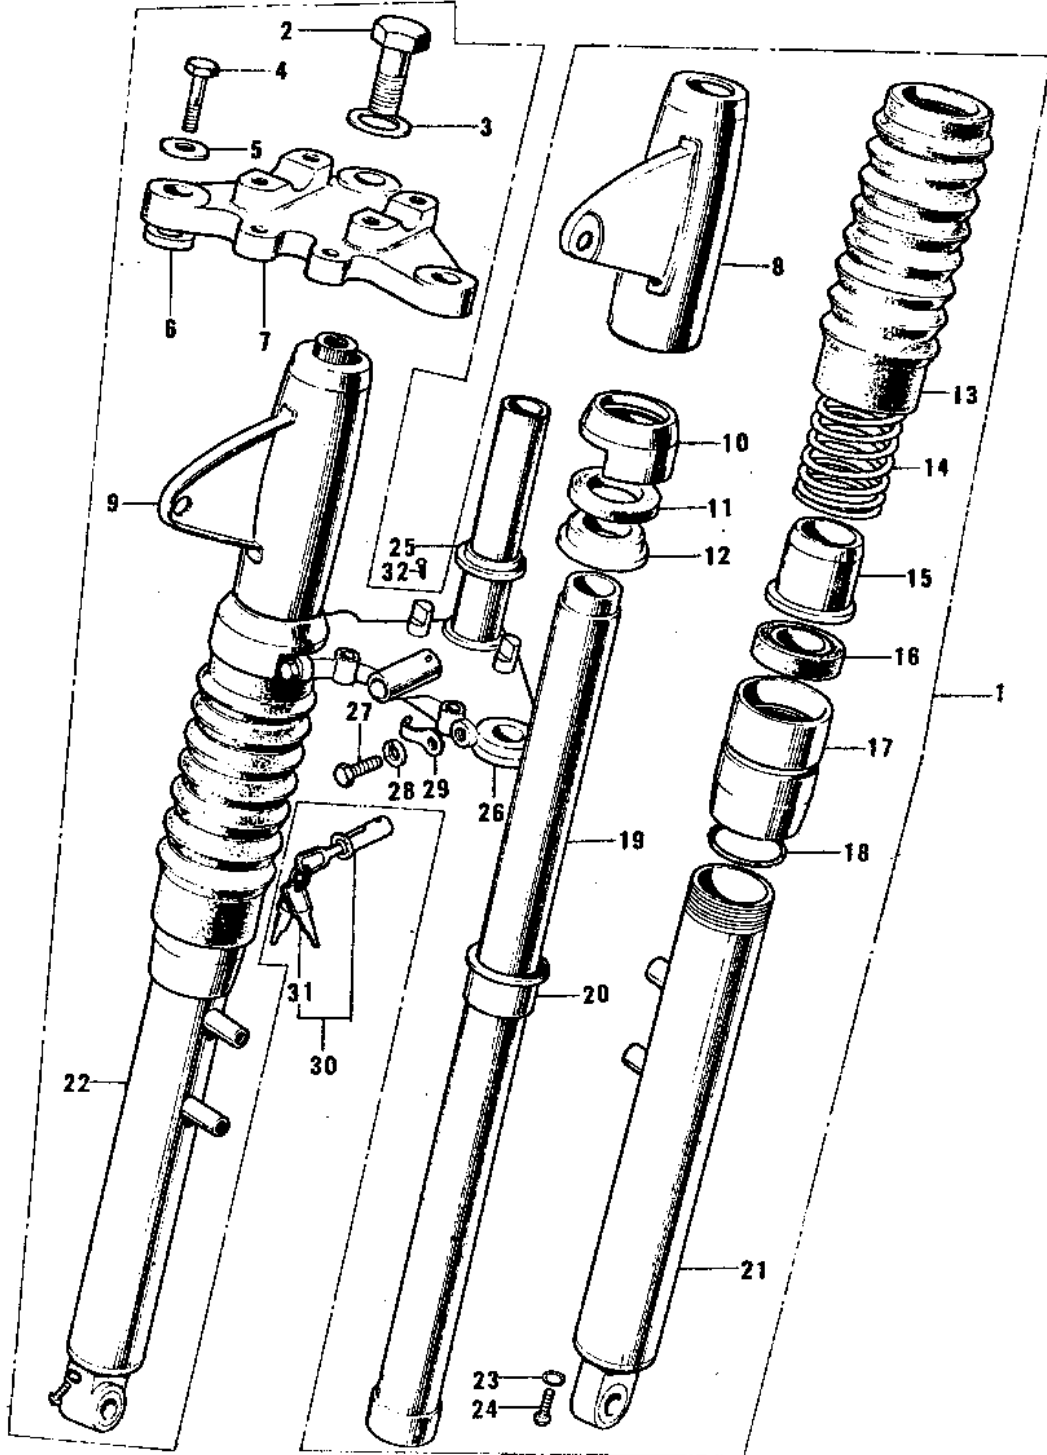

1972 G3SS-B PARTS DIAGRAM

FRONT FORK (74-75)

1972 G3SS-B PARTS LIST

FRONT FORK ('74-'75)

ITEM NAME	PART NUMBER	QUANTITY
FORK-FRONT,BLACK (Ref # 1)	44001-099-21	1
BOLT STRNG STEM HEAD (Ref # 2)	44041-007	1
WASHER FORK COVER (Ref # 3)	44043-032	1
BOLT FORK TOP (Ref # 4)	44041-020	2
WASHER FORK TOP (Ref # 5)	44043-017	2
GASKET INNER TUBE UPP (Ref # 6)	44046-002	2
HEAD STEERING STEM (Ref # 7)	44039-013	1
COVER-L.H FORK,BLACK (Ref # 8)	44033-050-21	1
COVER-R.H FORK,BLACK (Ref # 9)	44034-050-21	1
RING FORK COVER (Ref # 10)	44030-004	2
GASKET FORK COVER (Ref # 11)	44045-014	2
GUIDE FORK SPRING (Ref # 12)	44029-011	2
COVER FORK DUST (Ref # 13)	44027-004	2
SPRING FORK (Ref # 14)	44026-020	2
DUST SHIELD FORK (Ref # 15)	44010-015	2
OIL SEAL,FORK (Ref # 16)	44009-021	2
NUT FORK OUTER TUBE (Ref # 17)	44007-008	2
'O' RING OUTER TUBE (Ref # 18)	44046-005	2
TUBE FORK INNER (Ref # 19)	44013-010	2
GUIDE FORK INNER TUBE (Ref # 20)	44015-003	2
TUBE,LH,FORK OUTER (Ref # 21)	44005-029-15	1
TUBE,RH,FORK OUTER (Ref # 22)	44006-028-15	1
GASKET FORK DRAIN PLG (Ref # 23)	44045-002	2
SCREW PAN HEAD 4X8 (Ref # 24)	220B0408	2
CONE LOWER BEARING (Ref # 25)	92047-004	1
STEM STEERING (Ref # 26)	44037-020	1
BOLT PINCH (Ref # 27)	44041-010	2
WASHER SPRING 10MM (Ref # 28)	461F1000	2
CLAMP CABLE (Ref # 29)	92037-022	1

1972 G3SS-B PARTS LIST

FRONT FORK (74-75)

ITEM NAME	PART NUMBER	QUANTITY
LOCK ASSY,STEERING (Ref # 30)	27016-5025	1
KEY SET NO.321 (Ref # 31)	27008-034-21	1
KEY SET NO.322 (Ref # 31)	27008-034-22	1
KEY SET NO.323 (Ref # 31)	27008-034-23	1
KEY SET NO.324 (Ref # 31)	27008-034-24	1
KEY SET NO.235 (Ref # 31)	27008-034-35	1
KEY SET NO.236 (Ref # 31)	27008-034-36	1
KEY SET NO.237 (Ref # 31)	27008-034-37	1
KEY SET NO.238 (Ref # 31)	27008-034-38	1
KEY SET NO.239 (Ref # 31)	27008-034-39	1
KEY SET NO.140 (Ref # 31)	27008-034-40	1
KEY SET NO.141 (Ref # 31)	27008-034-41	1
KEY SET NO.142 (Ref # 31)	27008-034-42	1
KEY SET NO.143 (Ref # 31)	27008-034-43	1
SCREW RIVET (Ref # 31)	92099-001	1