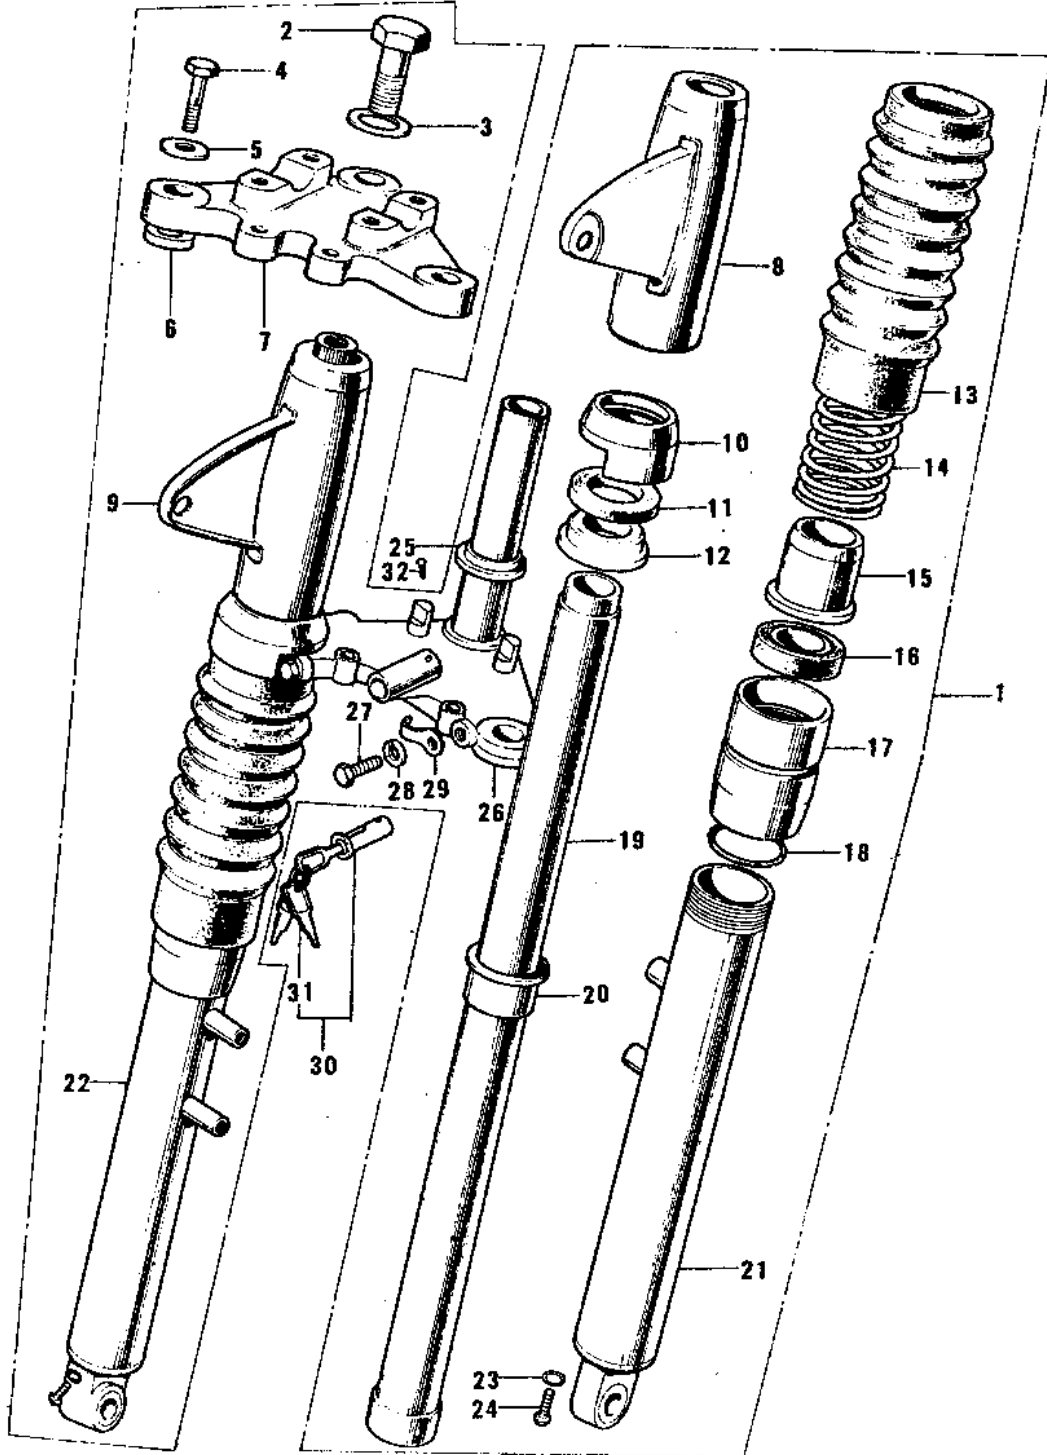

# 1974 G3SS-D PARTS DIAGRAM

FRONT FORK (74-75)

## FRONT FORK ('74-'75)

ITEM NAME	PART NUMBER	QUANTITY
FORK-FRONT,BLACK (Ref # 1)	44001-099-21	1
BOLT STRNG STEM HEAD (Ref # 2)	44041-007	1
WASHER FORK COVER (Ref # 3)	44043-032	1
BOLT FORK TOP (Ref # 4)	44041-020	2
WASHER FORK TOP (Ref # 5)	44043-017	2
GASKET INNER TUBE UPP (Ref # 6)	44046-002	2
HEAD STEERING STEM (Ref # 7)	44039-013	1
COVER-L.H FORK,BLACK (Ref # 8)	44033-050-21	1
COVER-R.H FORK,BLACK (Ref # 9)	44034-050-21	1
RING FORK COVER (Ref # 10)	44030-004	2
GASKET FORK COVER (Ref # 11)	44045-014	2
GUIDE FORK SPRING (Ref # 12)	44029-011	2
COVER FORK DUST (Ref # 13)	44027-004	2
SPRING FORK (Ref # 14)	44026-020	2
DUST SHIELD FORK (Ref # 15)	44010-015	2
OIL SEAL,FORK (Ref # 16)	44009-021	2
NUT FORK OUTER TUBE (Ref # 17)	44007-008	2
'O' RING OUTER TUBE (Ref # 18)	44046-005	2
TUBE FORK INNER (Ref # 19)	44013-010	2
GUIDE FORK INNER TUBE (Ref # 20)	44015-003	2
TUBE,LH,FORK OUTER (Ref # 21)	44005-029-15	1
TUBE,RH,FORK OUTER (Ref # 22)	44006-028-15	1
GASKET FORK DRAIN PLG (Ref # 23)	44045-002	2
SCREW PAN HEAD 4X8 (Ref # 24)	220B0408	2
CONE LOWER BEARING (Ref # 25)	92047-004	1
STEM STEERING (Ref # 26)	44037-020	1
BOLT PINCH (Ref # 27)	44041-010	2
WASHER SPRING 10MM (Ref # 28)	461F1000	2
CLAMP CABLE (Ref # 29)	92037-022	1

### FRONT FORK ('74-'75)

ITEM NAME	PART NUMBER	QUANTITY
LOCK ASSY,STEERING (Ref # 30)	27016-5025	1
KEY SET NO.321 (Ref # 31)	27008-034-21	1
KEY SET NO.322 (Ref # 31)	27008-034-22	1
KEY SET NO.323 (Ref # 31)	27008-034-23	1
KEY SET NO.324 (Ref # 31)	27008-034-24	1
KEY SET NO.235 (Ref # 31)	27008-034-35	1
KEY SET NO.236 (Ref # 31)	27008-034-36	1
KEY SET NO.237 (Ref # 31)	27008-034-37	1
KEY SET NO.238 (Ref # 31)	27008-034-38	1
KEY SET NO.239 (Ref # 31)	27008-034-39	1
KEY SET NO.140 (Ref # 31)	27008-034-40	1
KEY SET NO.141 (Ref # 31)	27008-034-41	1
KEY SET NO.142 (Ref # 31)	27008-034-42	1
KEY SET NO.143 (Ref # 31)	27008-034-43	1
SCREW RIVET (Ref # 31)	92099-001	1