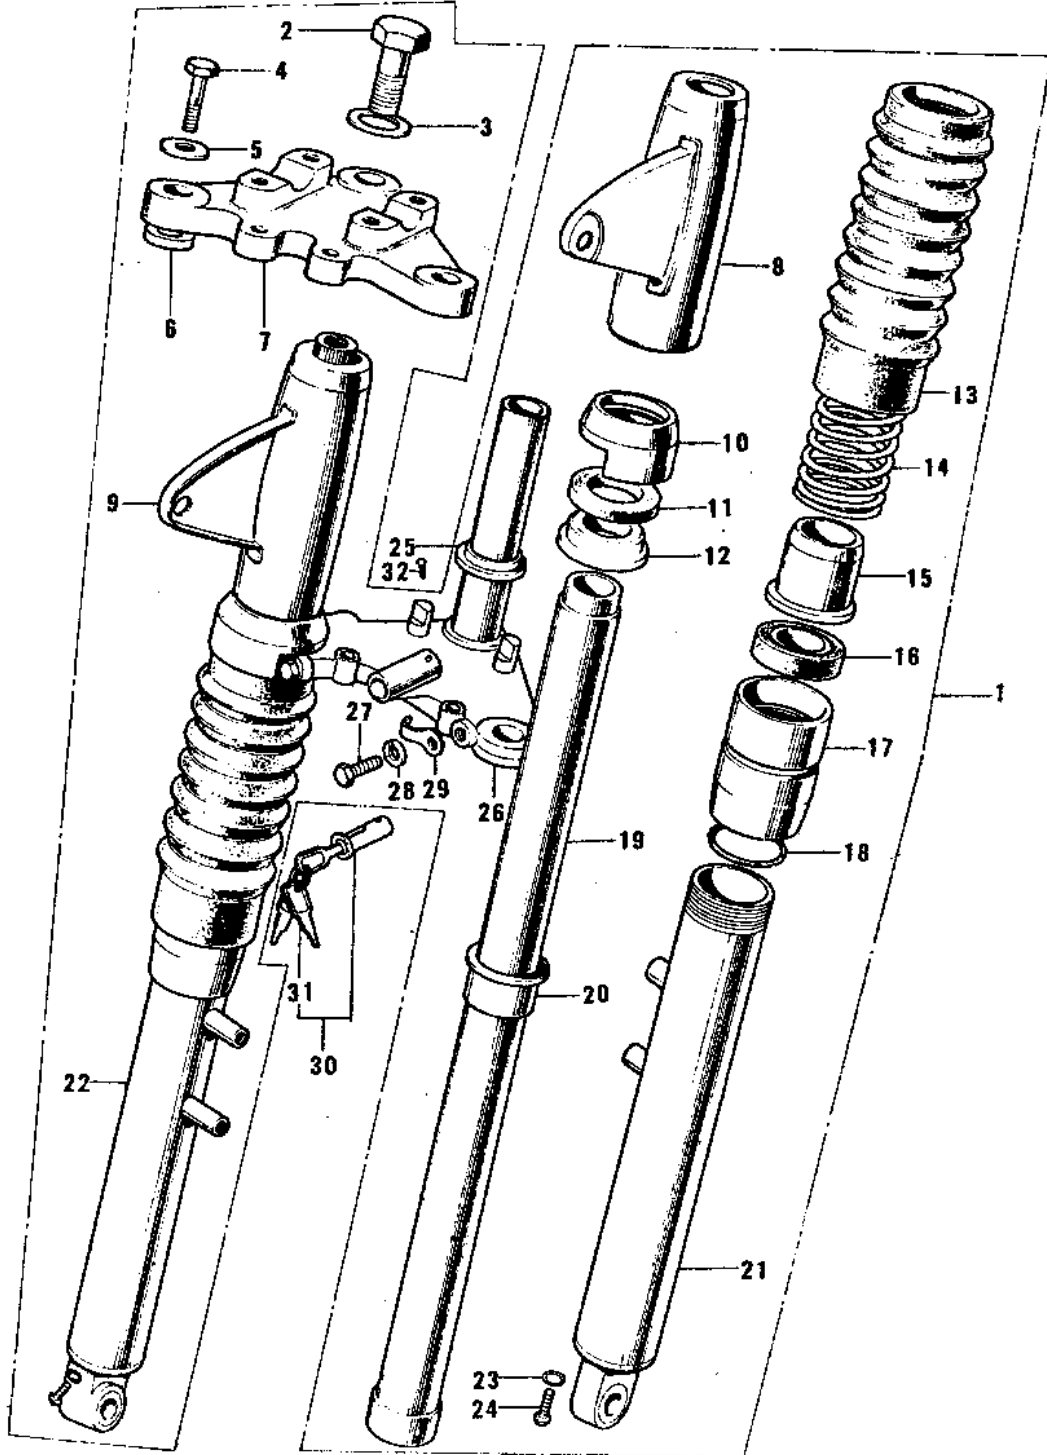

1969 G3SS PARTS DIAGRAM

FRONT FORK (74-75)

1969 G3SS PARTS LIST

FRONT FORK ('74-'75)

ITEM NAME	PART NUMBER	QUANTITY
FORK-FRONT,BLACK (Ref # 1)	44001-099-21	1
BOLT STRNG STEM HEAD (Ref # 2)	44041-007	1
WASHER FORK COVER (Ref # 3)	44043-032	1
BOLT FORK TOP (Ref # 4)	44041-020	2
WASHER FORK TOP (Ref # 5)	44043-017	2
GASKET INNER TUBE UPP (Ref # 6)	44046-002	2
HEAD STEERING STEM (Ref # 7)	44039-013	1
COVER-L.H FORK,BLACK (Ref # 8)	44033-050-21	1
COVER-R.H FORK,BLACK (Ref # 9)	44034-050-21	1
RING FORK COVER (Ref # 10)	44030-004	2
GASKET FORK COVER (Ref # 11)	44045-014	2
GUIDE FORK SPRING (Ref # 12)	44029-011	2
COVER FORK DUST (Ref # 13)	44027-004	2
SPRING FORK (Ref # 14)	44026-020	2
DUST SHIELD FORK (Ref # 15)	44010-015	2
OIL SEAL,FORK (Ref # 16)	44009-021	2
NUT FORK OUTER TUBE (Ref # 17)	44007-008	2
'O' RING OUTER TUBE (Ref # 18)	44046-005	2
TUBE FORK INNER (Ref # 19)	44013-010	2
GUIDE FORK INNER TUBE (Ref # 20)	44015-003	2
TUBE,LH,FORK OUTER (Ref # 21)	44005-029-15	1
TUBE,RH,FORK OUTER (Ref # 22)	44006-028-15	1
GASKET FORK DRAIN PLG (Ref # 23)	44045-002	2
SCREW PAN HEAD 4X8 (Ref # 24)	220B0408	2
CONE LOWER BEARING (Ref # 25)	92047-004	1
STEM STEERING (Ref # 26)	44037-020	1
BOLT PINCH (Ref # 27)	44041-010	2
WASHER SPRING 10MM (Ref # 28)	461F1000	2
CLAMP CABLE (Ref # 29)	92037-022	1

1969 G3SS PARTS LIST

FRONT FORK (74-75)

ITEM NAME	PART NUMBER	QUANTITY
LOCK ASSY,STEERING (Ref # 30)	27016-5025	1
KEY SET NO.321 (Ref # 31)	27008-034-21	1
KEY SET NO.322 (Ref # 31)	27008-034-22	1
KEY SET NO.323 (Ref # 31)	27008-034-23	1
KEY SET NO.324 (Ref # 31)	27008-034-24	1
KEY SET NO.235 (Ref # 31)	27008-034-35	1
KEY SET NO.236 (Ref # 31)	27008-034-36	1
KEY SET NO.237 (Ref # 31)	27008-034-37	1
KEY SET NO.238 (Ref # 31)	27008-034-38	1
KEY SET NO.239 (Ref # 31)	27008-034-39	1
KEY SET NO.140 (Ref # 31)	27008-034-40	1
KEY SET NO.141 (Ref # 31)	27008-034-41	1
KEY SET NO.142 (Ref # 31)	27008-034-42	1
KEY SET NO.143 (Ref # 31)	27008-034-43	1
SCREW RIVET (Ref # 31)	92099-001	1