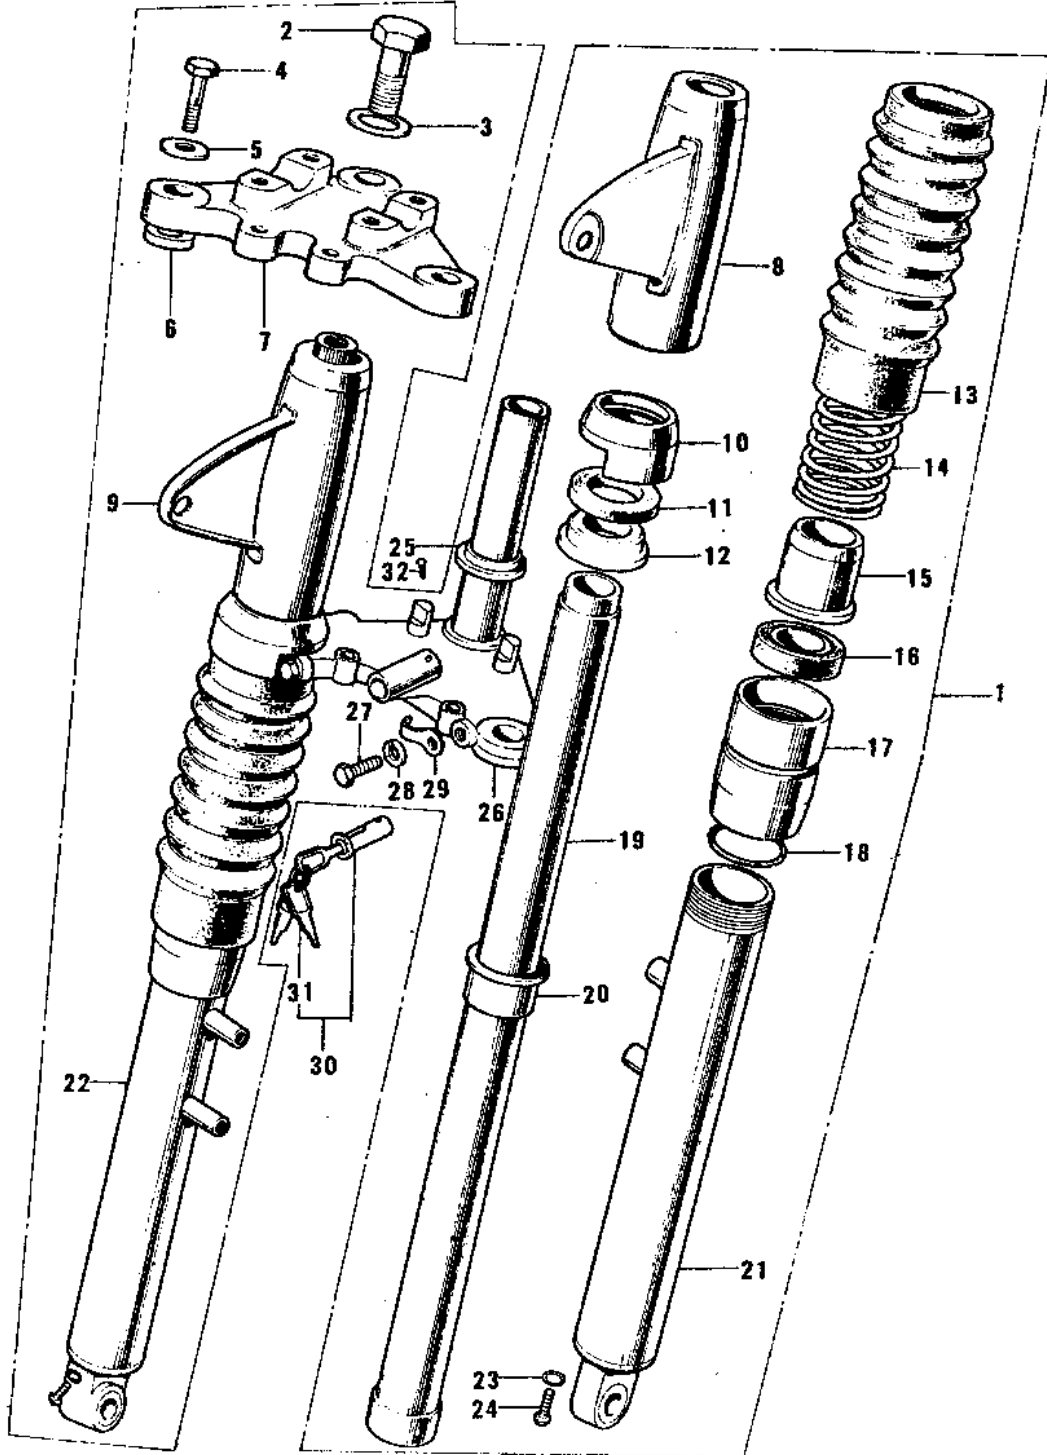

# 1969 G3SS PARTS DIAGRAM

FRONT FORK (74-75)

## FRONT FORK ('74-'75)

ITEM NAME	PART NUMBER	QUANTITY
FORK-FRONT,BLACK (Ref # 1)	44001-099-21	1
BOLT STRNG STEM HEAD (Ref # 2)	44041-007	1
WASHER FORK COVER (Ref # 3)	44043-032	1
BOLT FORK TOP (Ref # 4)	44041-020	2
WASHER FORK TOP (Ref # 5)	44043-017	2
GASKET INNER TUBE UPP (Ref # 6)	44046-002	2
HEAD STEERING STEM (Ref # 7)	44039-013	1
COVER-L.H FORK,BLACK (Ref # 8)	44033-050-21	1
COVER-R.H FORK,BLACK (Ref # 9)	44034-050-21	1
RING FORK COVER (Ref # 10)	44030-004	2
GASKET FORK COVER (Ref # 11)	44045-014	2
GUIDE FORK SPRING (Ref # 12)	44029-011	2
COVER FORK DUST (Ref # 13)	44027-004	2
SPRING FORK (Ref # 14)	44026-020	2
DUST SHIELD FORK (Ref # 15)	44010-015	2
OIL SEAL,FORK (Ref # 16)	44009-021	2
NUT FORK OUTER TUBE (Ref # 17)	44007-008	2
'O' RING OUTER TUBE (Ref # 18)	44046-005	2
TUBE FORK INNER (Ref # 19)	44013-010	2
GUIDE FORK INNER TUBE (Ref # 20)	44015-003	2
TUBE,LH,FORK OUTER (Ref # 21)	44005-029-15	1
TUBE,RH,FORK OUTER (Ref # 22)	44006-028-15	1
GASKET FORK DRAIN PLG (Ref # 23)	44045-002	2
SCREW PAN HEAD 4X8 (Ref # 24)	220B0408	2
CONE LOWER BEARING (Ref # 25)	92047-004	1
STEM STEERING (Ref # 26)	44037-020	1
BOLT PINCH (Ref # 27)	44041-010	2
WASHER SPRING 10MM (Ref # 28)	461F1000	2
CLAMP CABLE (Ref # 29)	92037-022	1

## FRONT FORK (74-75)

ITEM NAME	PART NUMBER	QUANTITY
LOCK ASSY,STEERING (Ref # 30)	27016-5025	1
KEY SET NO.321 (Ref # 31)	27008-034-21	1
KEY SET NO.322 (Ref # 31)	27008-034-22	1
KEY SET NO.323 (Ref # 31)	27008-034-23	1
KEY SET NO.324 (Ref # 31)	27008-034-24	1
KEY SET NO.235 (Ref # 31)	27008-034-35	1
KEY SET NO.236 (Ref # 31)	27008-034-36	1
KEY SET NO.237 (Ref # 31)	27008-034-37	1
KEY SET NO.238 (Ref # 31)	27008-034-38	1
KEY SET NO.239 (Ref # 31)	27008-034-39	1
KEY SET NO.140 (Ref # 31)	27008-034-40	1
KEY SET NO.141 (Ref # 31)	27008-034-41	1
KEY SET NO.142 (Ref # 31)	27008-034-42	1
KEY SET NO.143 (Ref # 31)	27008-034-43	1
SCREW RIVET (Ref # 31)	92099-001	1