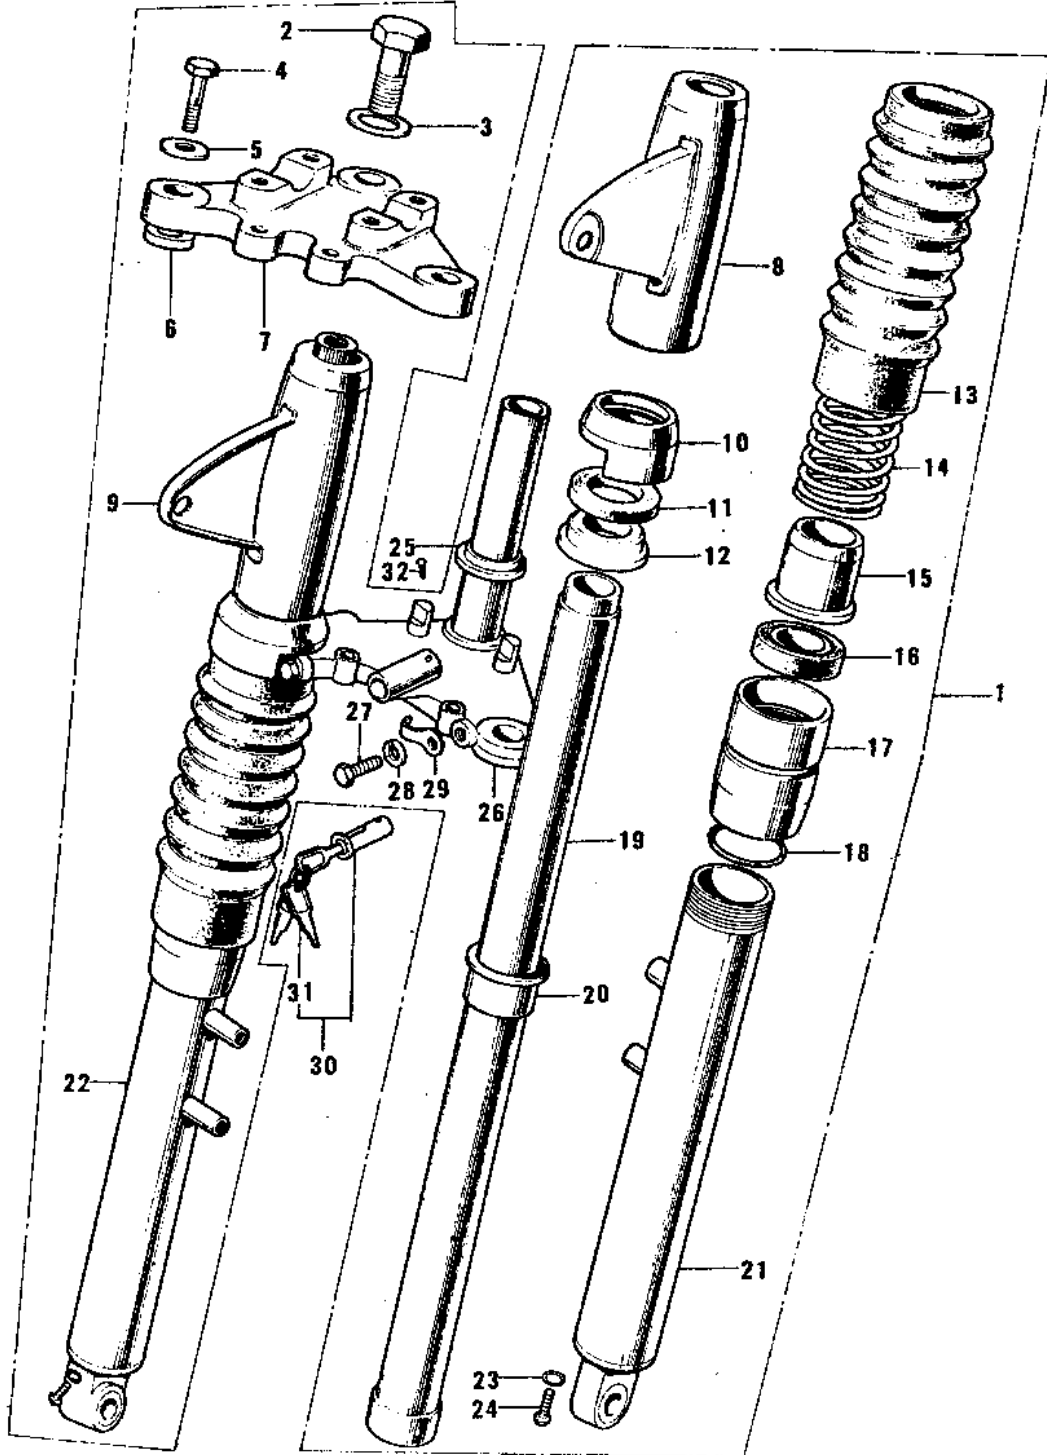

1969 Bushmaster PARTS DIAGRAM

FRONT FORK (74-75)

1969 Bushmaster PARTS LIST

FRONT FORK ('74-'75)

ITEM NAME	PART NUMBER	QUANTITY
FORK-FRONT,BLACK (Ref # 1)	44001-099-21	1
BOLT STRNG STEM HEAD (Ref # 2)	44041-007	1
WASHER FORK COVER (Ref # 3)	44043-032	1
BOLT FORK TOP (Ref # 4)	44041-020	2
WASHER FORK TOP (Ref # 5)	44043-017	2
GASKET INNER TUBE UPP (Ref # 6)	44046-002	2
HEAD STEERING STEM (Ref # 7)	44039-013	1
COVER-L.H FORK,BLACK (Ref # 8)	44033-050-21	1
COVER-R.H FORK,BLACK (Ref # 9)	44034-050-21	1
RING FORK COVER (Ref # 10)	44030-004	2
GASKET FORK COVER (Ref # 11)	44045-014	2
GUIDE FORK SPRING (Ref # 12)	44029-011	2
COVER FORK DUST (Ref # 13)	44027-004	2
SPRING FORK (Ref # 14)	44026-020	2
DUST SHIELD FORK (Ref # 15)	44010-015	2
OIL SEAL,FORK (Ref # 16)	44009-021	2
NUT FORK OUTER TUBE (Ref # 17)	44007-008	2
'O' RING OUTER TUBE (Ref # 18)	44046-005	2
TUBE FORK INNER (Ref # 19)	44013-010	2
GUIDE FORK INNER TUBE (Ref # 20)	44015-003	2
TUBE,LH,FORK OUTER (Ref # 21)	44005-029-15	1
TUBE,RH,FORK OUTER (Ref # 22)	44006-028-15	1
GASKET FORK DRAIN PLG (Ref # 23)	44045-002	2
SCREW PAN HEAD 4X8 (Ref # 24)	220B0408	2
CONE LOWER BEARING (Ref # 25)	92047-004	1
STEM STEERING (Ref # 26)	44037-020	1
BOLT PINCH (Ref # 27)	44041-010	2
WASHER SPRING 10MM (Ref # 28)	461F1000	2
CLAMP CABLE (Ref # 29)	92037-022	1