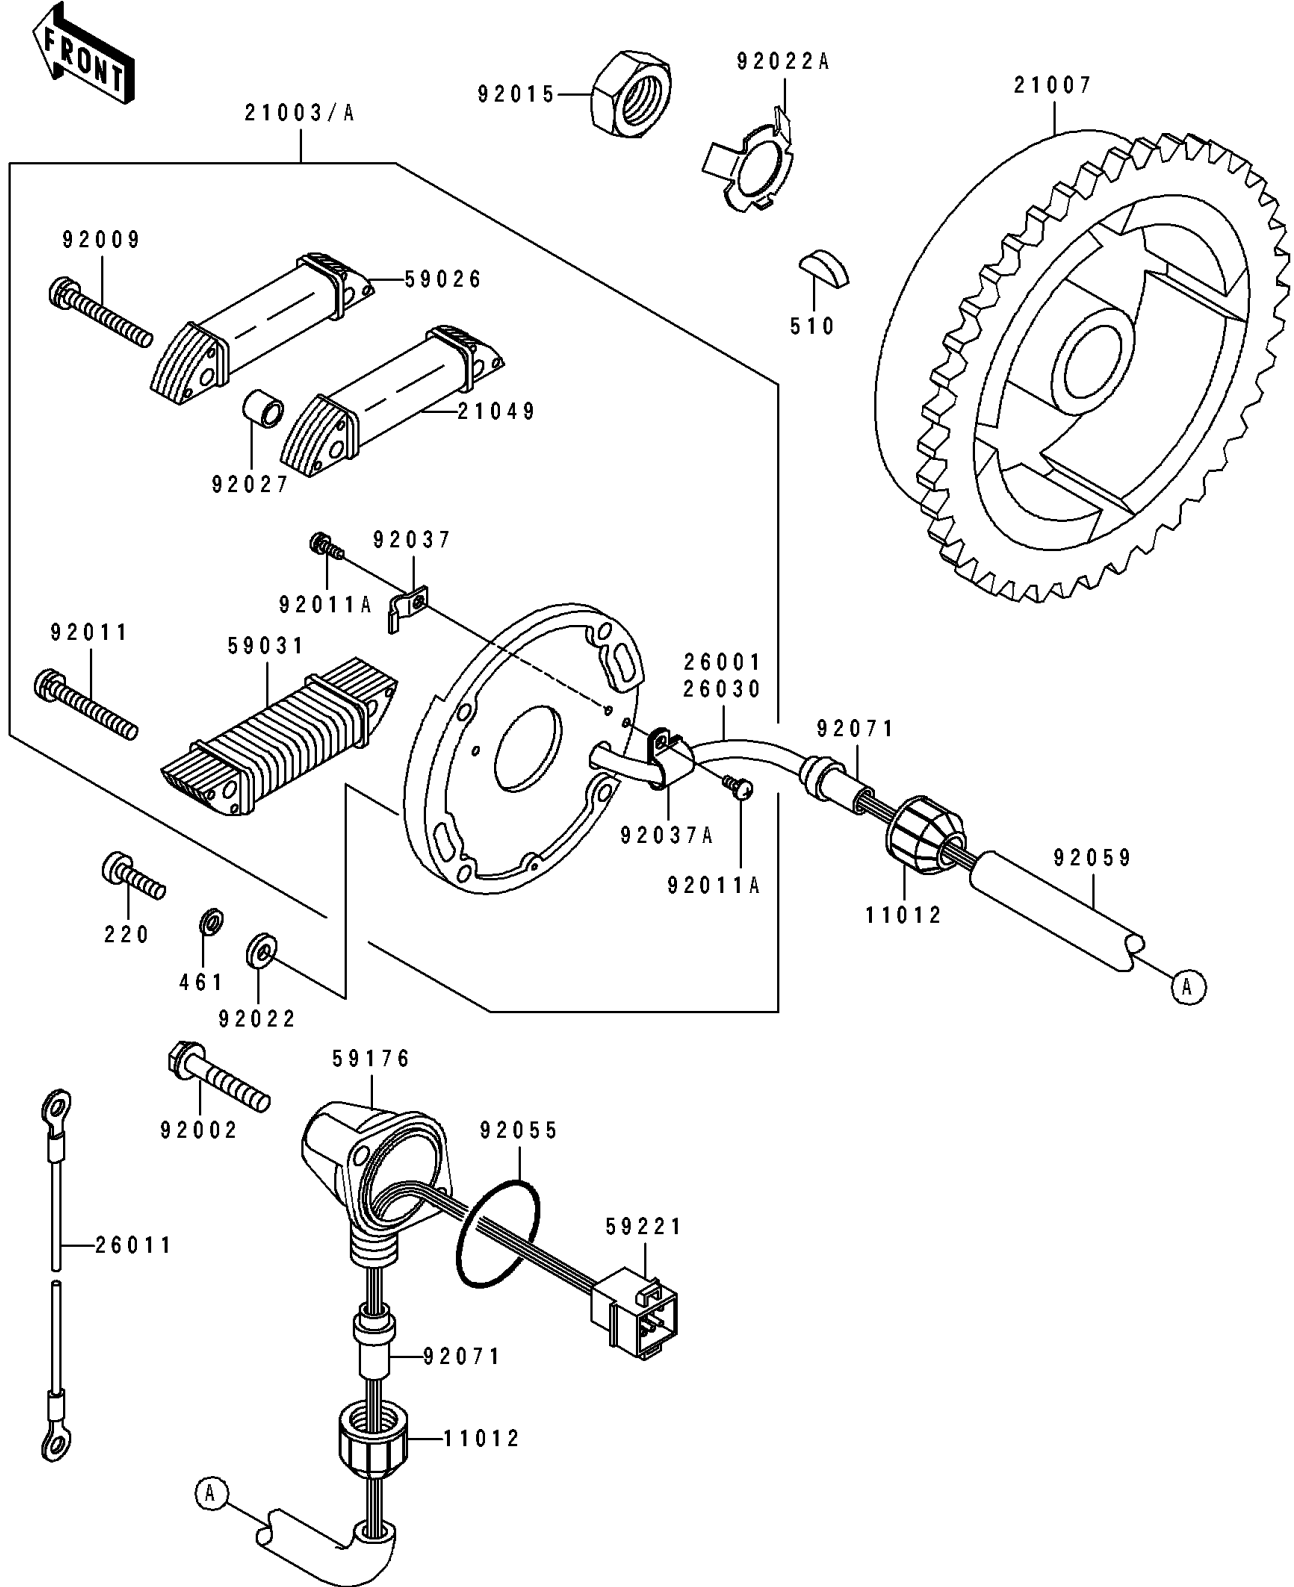

1993 550 SX PARTS DIAGRAM

Generator

E1810

1993 550 SX PARTS LIST

Generator

ITEM NAME	PART NUMBER	QUANTITY
CAP (Ref # 11012)	11012-3012	2
STATOR (Ref # 21003A)	21003-3715	1
ROTOR (Ref # 21007)	21007-3707	1
COIL-EXCITING (Ref # 21049)	21049-3007	1
WIRE-LEAD,BLACK (Ref # 26011)	26011-3006	1
HARNESS (Ref # 26030)	26030-3701	1
COIL-PULSING (Ref # 59026)	59026-3008	1
COIL-CHARGING (Ref # 59031)	59031-3002	1
CAP. (Ref # 59176)	59176-517-YR	1
CONNECTOR-CORD (Ref # 59221)	59221-506	1
BOLT,6X35 (Ref # 92002)	92002-3715	2
SCREW,5X38 (Ref # 92009)	92009-3008	2
SCREW,5X34 (Ref # 92011)	92011-530	2
SCREW,4X8 (Ref # 92011A)	92011-560	2
NUT,20MM (Ref # 92015)	92015-535	1
WASHER (Ref # 92022)	92022-544	2
WASHER,LOCK,20MM (Ref # 92022A)	92022-569	1
COLLAR (Ref # 92027)	92027-3014	2
CLAMP (Ref # 92037)	92037-520	1
CLAMP (Ref # 92037A)	92037-547	1
RING-O (Ref # 92055)	92055-520	1
TUBE,10X345 (Ref # 92059)	92059-3032	1
GROMMET (Ref # 92071)	92071-3001	2
SCREW-PAN-CROS (Ref # 220)	220B0520	2
WASHER-SPRING,5MM (Ref # 461)	461F0500	2
KEY-WOODRUFF (Ref # 510)	510A5200	1